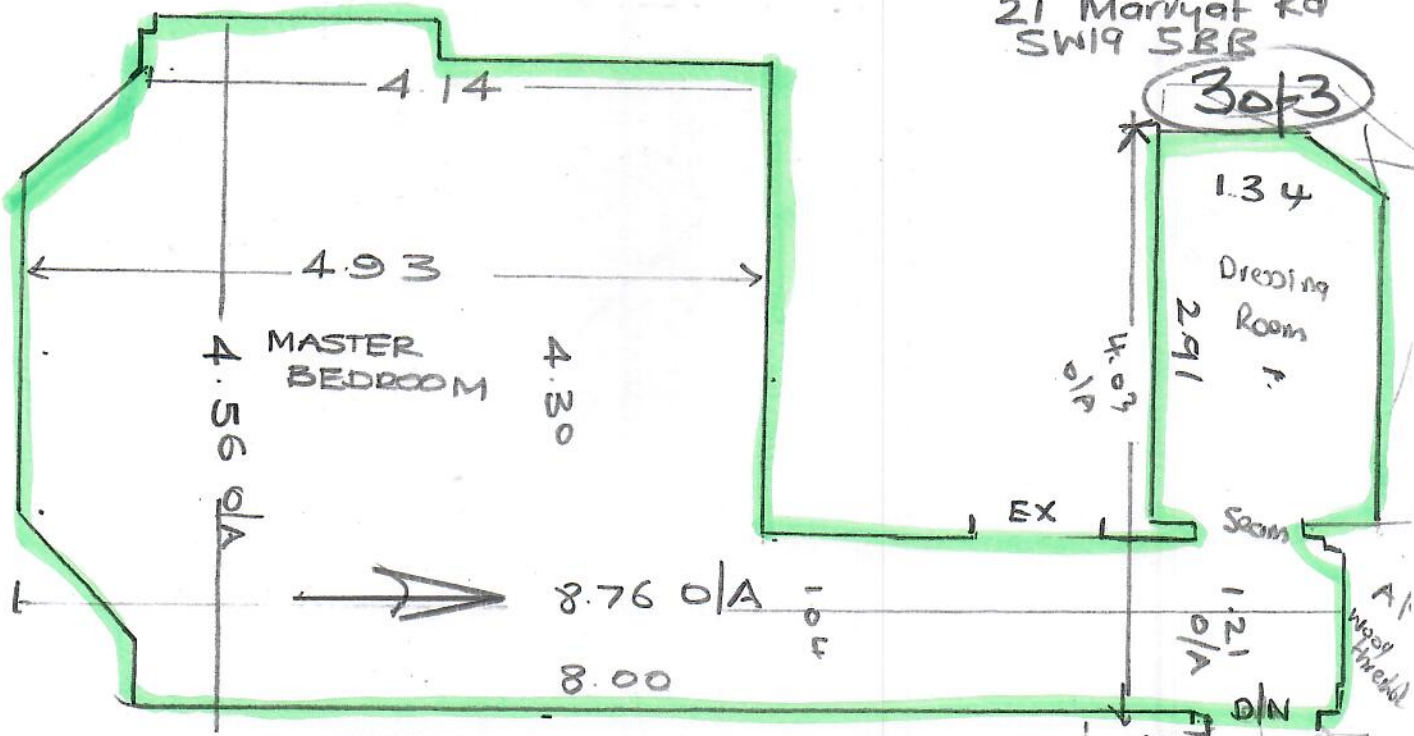

MARK - 17/9

R19791  
BROWN  
21 MALLIAT RD  
SWIG 565

~~9 of 5~~ (10/3)

ANTWERP  
ANT-019 EGYPTIAN COTTON

PLAN 1 925 x 500  
LOFT BED 445 x 500  
1370 x 500

68.50m<sup>2</sup>

LOFT BED + CUPBOARDS + MASTER BED + DRESSING ROOM  
ANTWERP TRUST COLOR ANT-019 EGYPTIAN COTTON

MAK 17/9

R19791  
BALDWIN  
21 MARRYAT Rd.  
SW19 5BB

07775 - 992005

3 (2 of 3)

TOP FLOOR

Loft bed + Cupboards + Master Bed + Dressing Room  
= Antwerp Trust Cover Ant-019 Egyptian Cotton

Study + All Stairs + Landings  
Vibac - Caan Vib-003 Care for

MARK - 17/9

R19791  
BALDWIN  
21 Marryat Rd  
SW19 5BB

30/3

CAP = 0.47 x 1.27  
BAND 0.15 x 1.80

BIN BAND