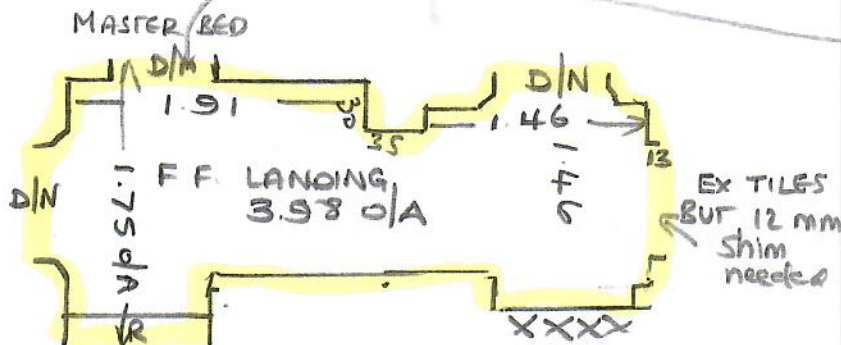

MAK 17/9

R19791  
BALDWIN  
21 MARRYAT Rd.  
SW19 5BB

07775 - 992005

3 (2 of 3)

TOP FLOOR

Loft bed + Cupboards + Master Bed + Dressing Room  
= Antwerp Trust Cover Ant-019 Egyptian Cotton

Study + All Stairs + Landings  
Vibac - Caan Vib-003 Care for

MARK - 17/9

R19791  
BALDWIN  
21 Marryat Rd  
SW19 5BB

30/3

CAP = 0.47 x 1.27  
BAND 0.15 x 1.80

BIN BAND