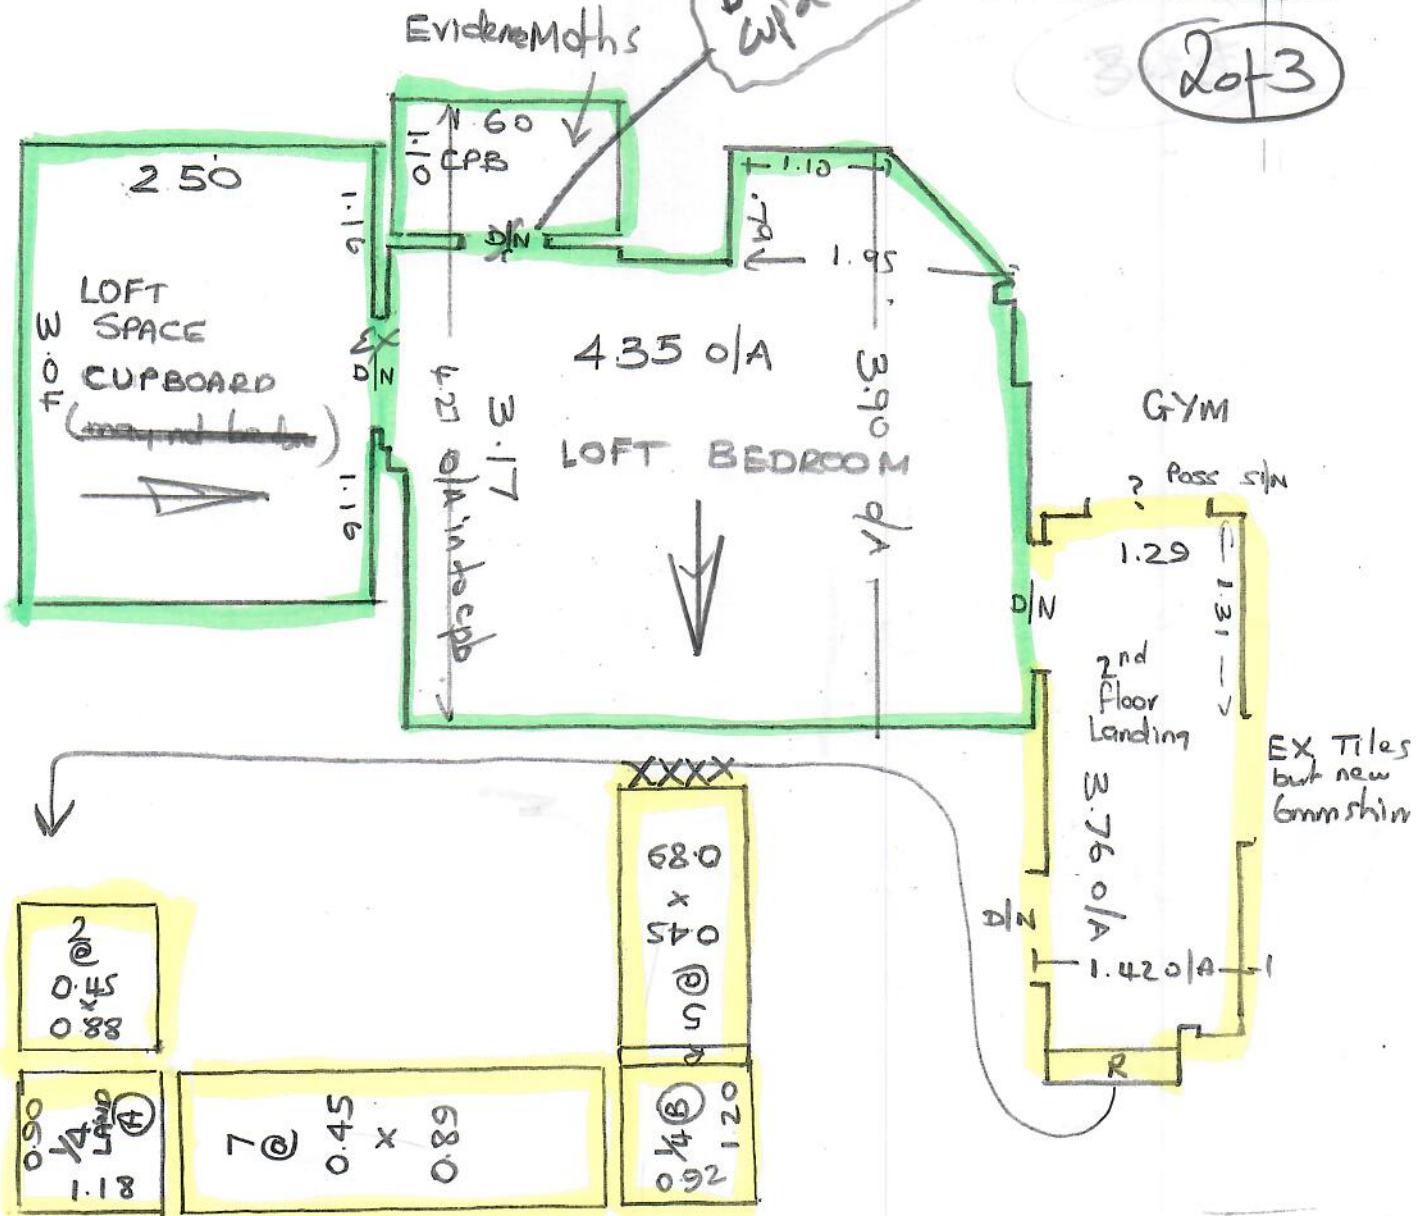

MARK - 17/9

R19791  
BROWN  
21 MALLIAT RD  
SWIG 565

~~9 of 5~~ (10/3)

ANTWERP  
ANT-019 EGYPTIAN COTTON

PLAN 1 925 x 500  
LOFT BED 445 x 500  
1370 x 500

68.50m<sup>2</sup>

LOFT BED + CUPBOARDS + MASTER BED + DRESSING ROOM  
ANTWERP TRUST COLOR ANT-019 EGYPTIAN COTTON

MAK 17/9

R19791  
BALDWIN  
21 MARRYAT Rd.  
SW19 5BB

07775 - 992005

3 (2 of 3)

TOP FLOOR

Loft bed + Cupboards + Master Bed + Dressing Room  
= Antwerp Trust Cover Ant-019 Egyptian Cotton

Study + All Stairs + Landings  
Vibac - Caan Vib-003 Care for

MARK - 17/9

R19791  
BALDWIN  
21 Marryat Rd  
SW19 5BB

30/3

CAP = 0.47 x 1.27  
BAND 0.15 x 1.80

BIN BAND