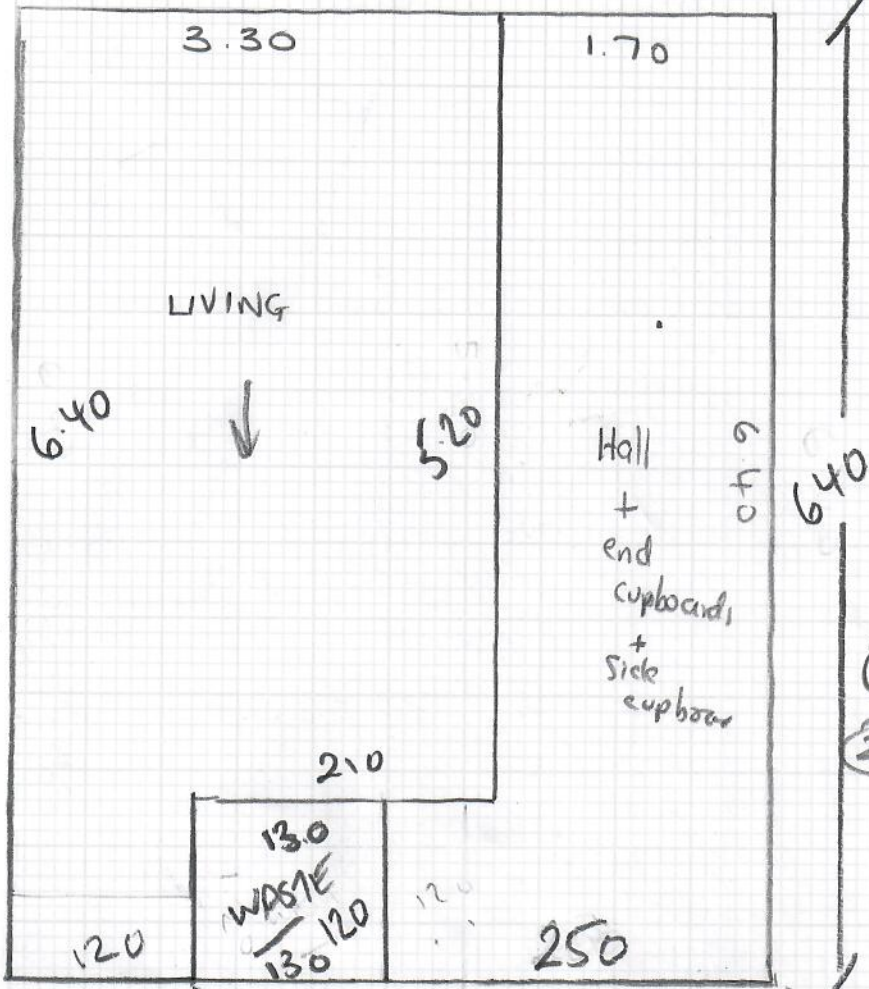

Job No: R19807
 Name: WHITE (Lucie)
 Address: 14 Heathview Ct
 70 Parkside SW19 5NL
 Tel: 07767-788099
 Sheet: 1 of 2

BROOKLYN WAVE
BRO-W02

- ① 6.40 x 5
- ② 6.20 x 5