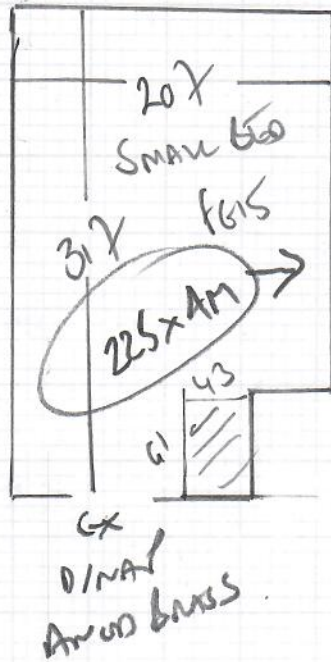

Job No: R19809
 Name: DINGWALL
 Address: 11 KENWYN ROAD
 Tel: SW20 81L
 Sheet: 1 OF 1

SMALL 650 ROOM

ALUMINUM

CORNER ABS-024

225x4COM

9m²

WOOD FLOORBOARDS

NO VENT

FURNITURE FEIS

NEEDS NEW GRIPPER TRIGGERD BY THE NEW MATH CONTROL

25/6/25