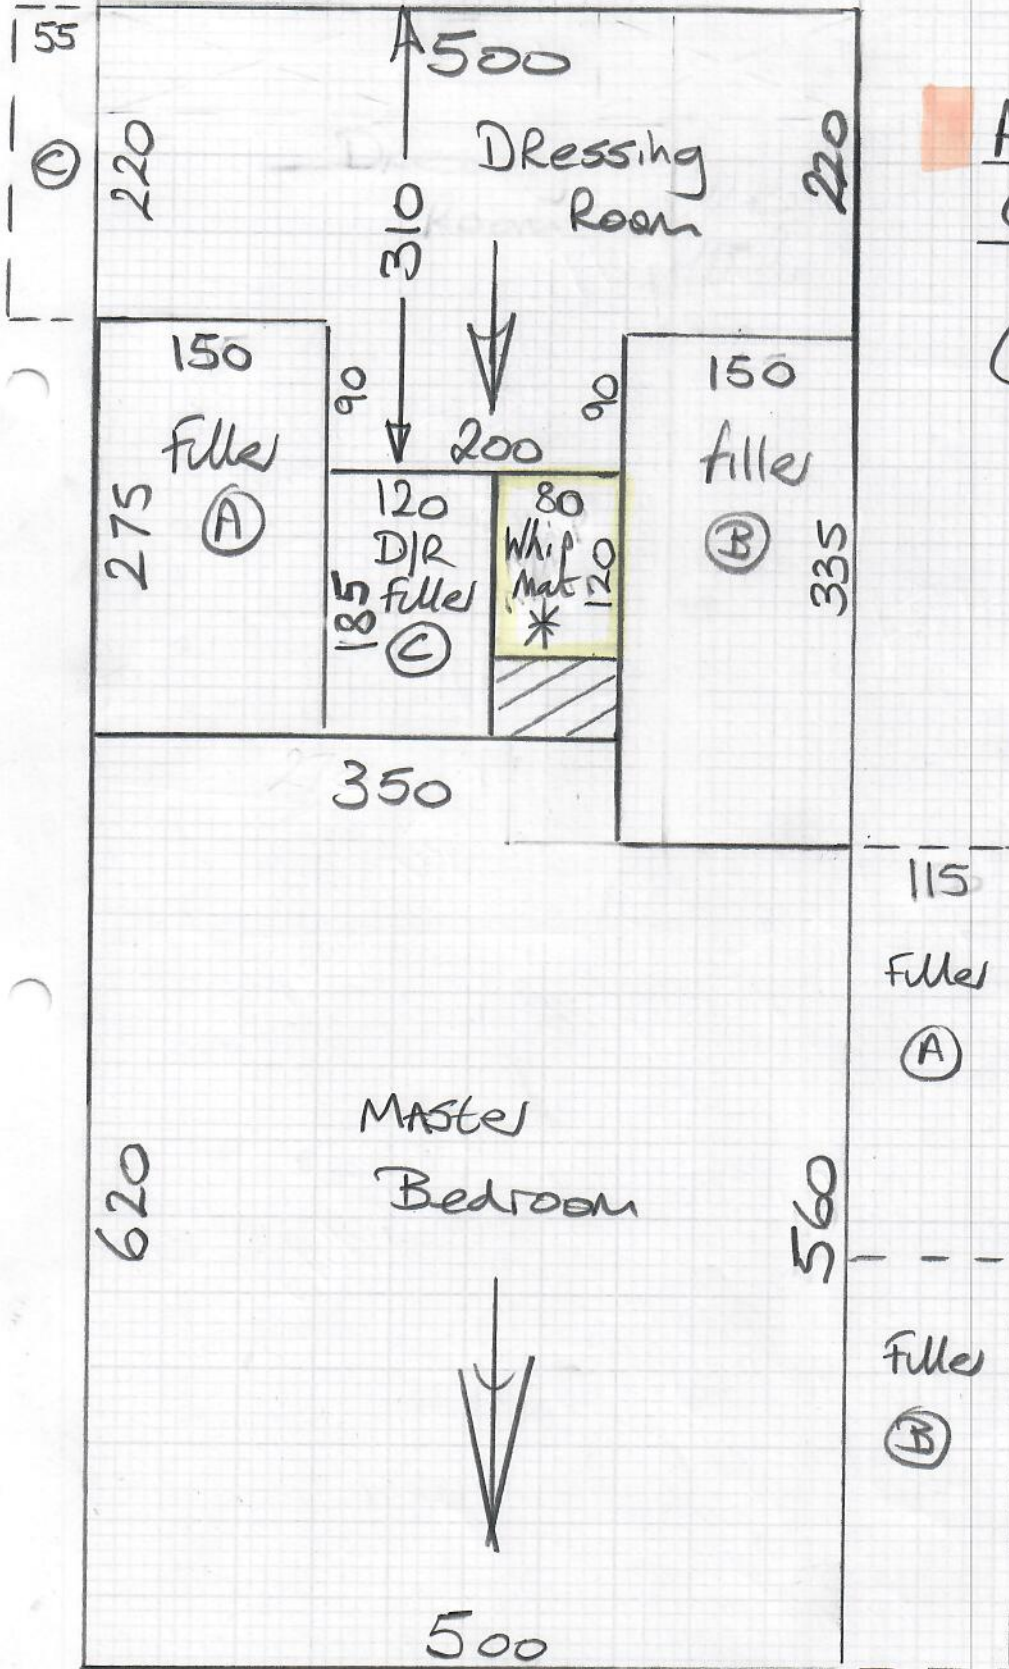

Phase 2

R19814
Stockil

1 of 2

AFC Plush Sheer
Col. Moonstone 8226

Cut Plan 11.15 x 500
= 55.75M²

U/LAY = 45M²

* = Cut a Mat to the exact size & send for Whipping ASAP

Use high pin gripper for these areas & Glue Carpet all over to 110 pin

* use High Pin gripper on this carpet

N/D MonteCarlo velvet
over Combi felt

M/F (2 men) Large Sleigh Bed

Replace all
ex Gripper
with High Lin

PHASE 2

Job No: R19814
Name: Stockil

Address:
AFC Rush Shee
Col Moanstone

(2 of 2)