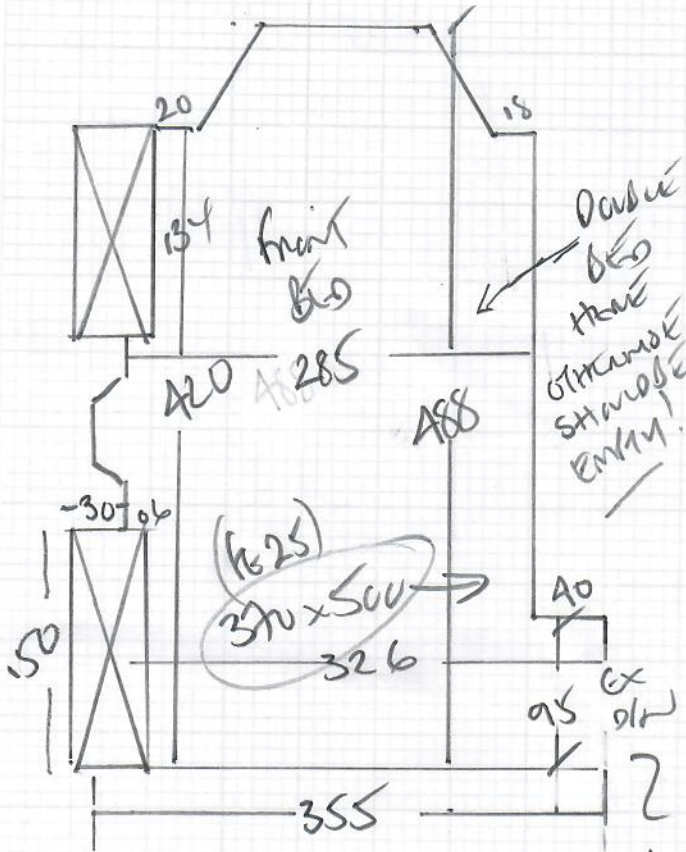

Job No: R19818
 Name: DINGWAN
 Address: 11 KENWYN ROAD
 Tel: SW2081R
 Sheet: 1 of 1

front bedroom

Arboran

Colour Arb-02A

370 x 500

18.5m²

LANING FIVE DIRECTION
 RUNS THIS WAY →

WOOD floor BEAMS

UPPER ARBORAN on OLD RUBBER

EXISTING SMOOGE

THIS ROOM WAS MEASURED FOR MORNIS 25/6/15

SKIM CO OVER EXISTING CARPET!