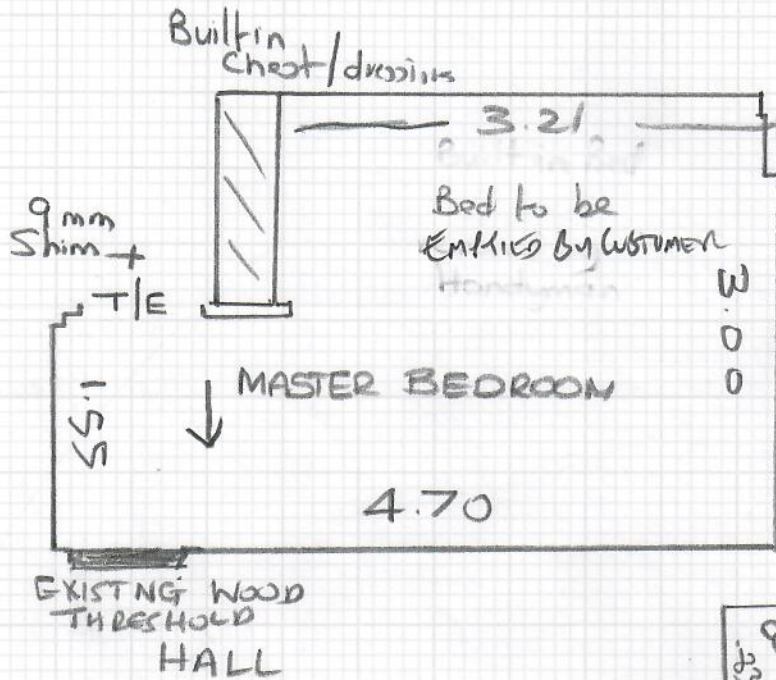

Job No: R19823
 Name: COLLINS
 Flat A, 14 Cottenham Plk Rd
 SW20 ORZ
 Tel: 07788-668192
 Sheet: 1 of 1
 (Basement Flat)

Fit CAT D/C ✓
 Five Edge
 Coral Green Ali
 To En Suite Bathroom

Replace coir in Matwell
 17 mm deep. .85 x 1m

BUNNENWICK (CHUNKY LOOP)

CORAL LUNAR 310 x 500cm 15.50m²

V/D of ex Bedroom Carpets & Also
 Remove/Dispose of Rug 300 x 200