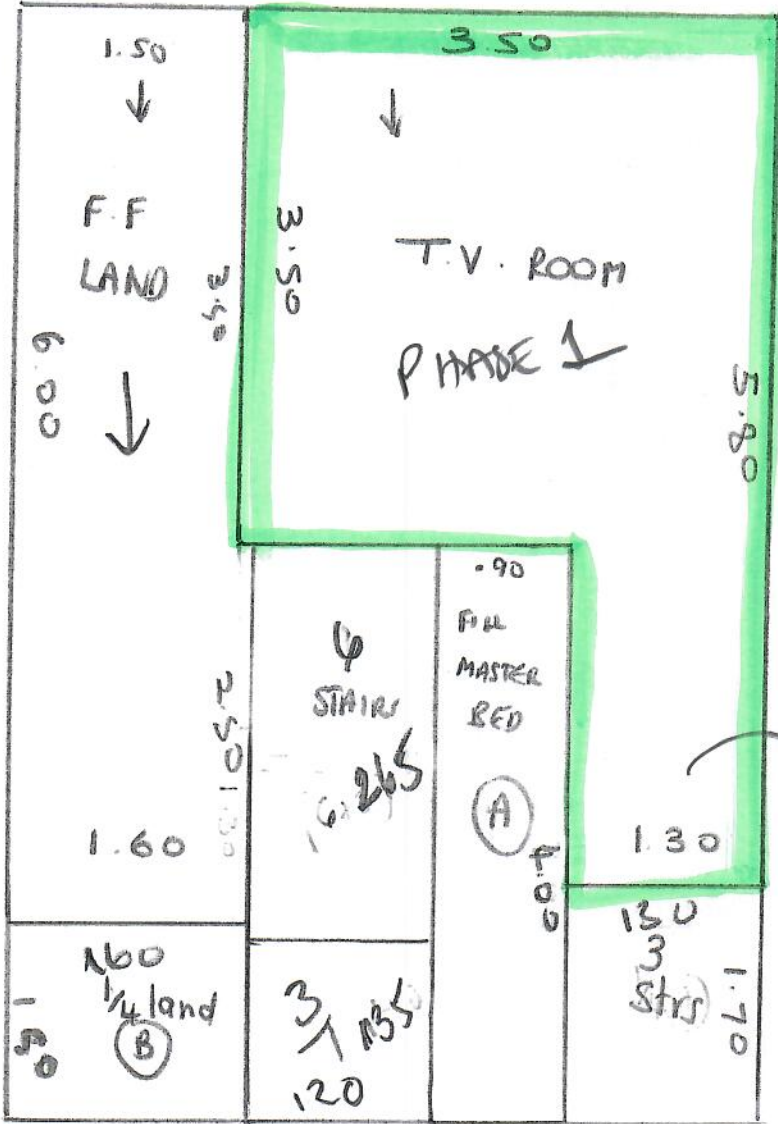

①

R 19827
 LUCAS
 3 Brendon Drive
 Esher KT10 9EQ
 07764-176152

10f2

NEPAL - KANPUR

KAN - 627

C/P 1 = 7.50 x 5
 C/P 2 = 7.20 x 5

PHASE 1
 TV Room only
 THURSDAY 7/8/25

R 19827
LUCAS
3 Brendan Drive
Essex KT10 9EQ
07764-176152

Lot 2

PHASE 1
7/8/25
TV Room only