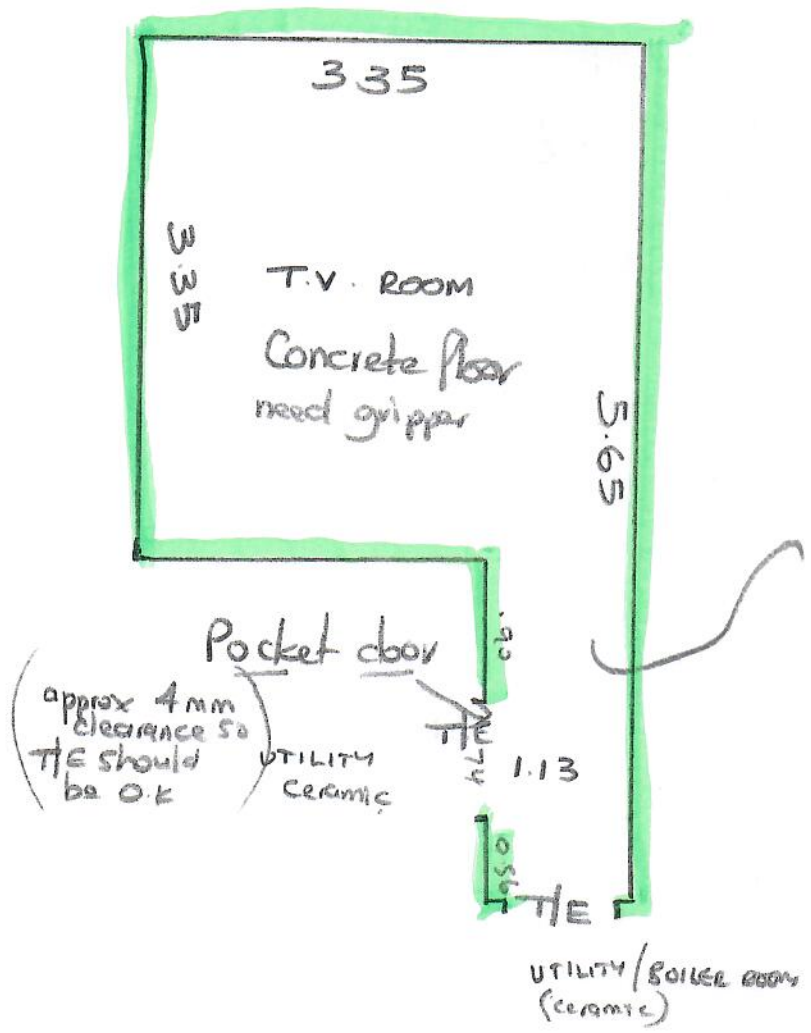

①

R 19827
 LUCAS
 3 Brendon Drive
 Esher KT10 9EQ
 07764-176152

10f2

NEPAL - KANPUR

KAN - 627

C/P 1 = 7.50 x 5
 C/P 2 = 7.20 x 5

PHASE 1
 TV Room only
 THURSDAY 7/8/25

R 19827
LUCAS
3 Brendan Drive
Essex KT10 9EQ
07764-176152

Lot 2

PHASE 1
7/8/25
TV Room only