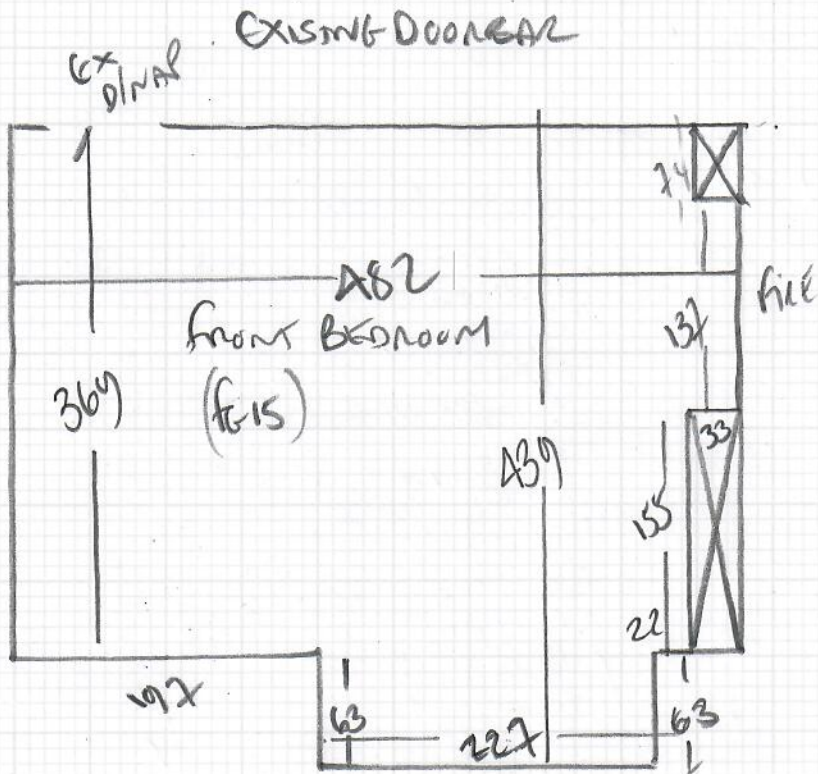

Job No: R19828
 Name: MACKINNON
 Address: 52 SOUTHDEAN GONGS
 SW19 6ND

Tel:
 Sheet: 1 of 1

FRONT BEDROOM (MASTER)

UPHOLSTERY EXISTING MATTRESS
 & MOVE BED IN BEDROOM
 OTHERWISE ROOM WILL BE CLEAR!

ELMSIAN 'DIVINE'
 CARPET MINK
555 x 600M