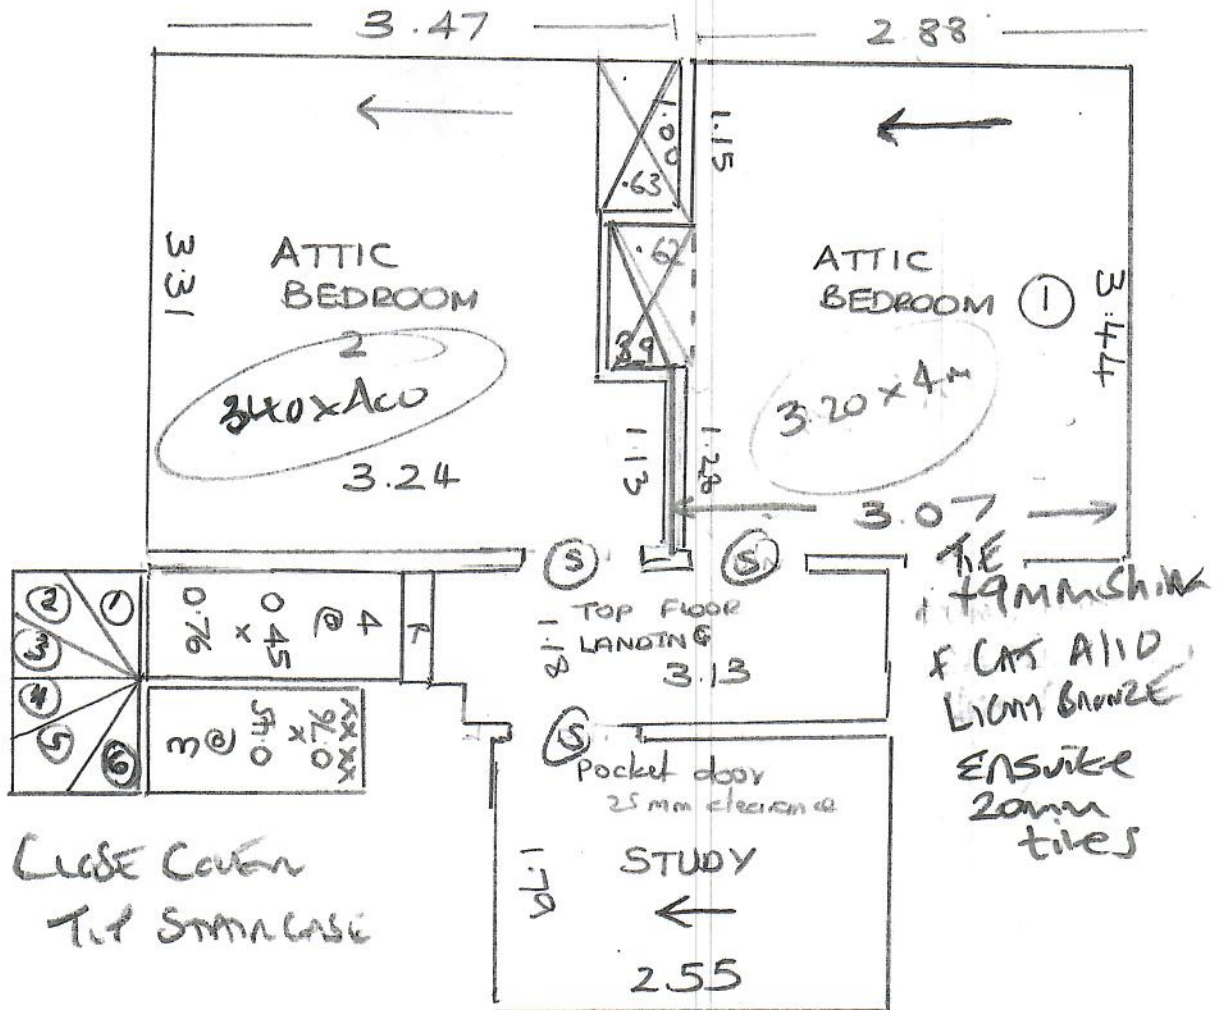

R19831  
 KLANGAT  
 129 Teluk Road  
 SW20 8NP

1 of 3

Nelan-Johar  
Cara Jan-921

- Attic B50 13.20 x 4.
- Attic B52 340 x 400.
- B53 395 x 400.
- MASTER B50 440 x 400
- UT PLAN 1 485 x 400.
- UT PLAN 2 5150 x 400.

\* Cut Down 400m x 70cm Rumbun AS WAREHOUSE  
 TEMPURU BLIND 1/4 LANDING + 3 WINDERS ON SITE  
 03-09-25

W/Robes Not fitted yet  
 Run CARPET Past line  
 of proposed W/Robes.

R19831  
 Kharbat  
 129 Pepys Road  
 SN20 8NP  
 07760-369622  
 243

- 4 x 0.45 x 0.76
  - W1 = 64 x 0.90
  - W2 = 73 x 1.10
  - W3 = 0.70 x 0.76
  - W4 = 0.65 x 0.90
  - W5 = 0.72 x 1.10
  - W6 = 0.70 x 0.75
  - 3 @ 0.45 x 0.76
- } CLOSET  
COVER