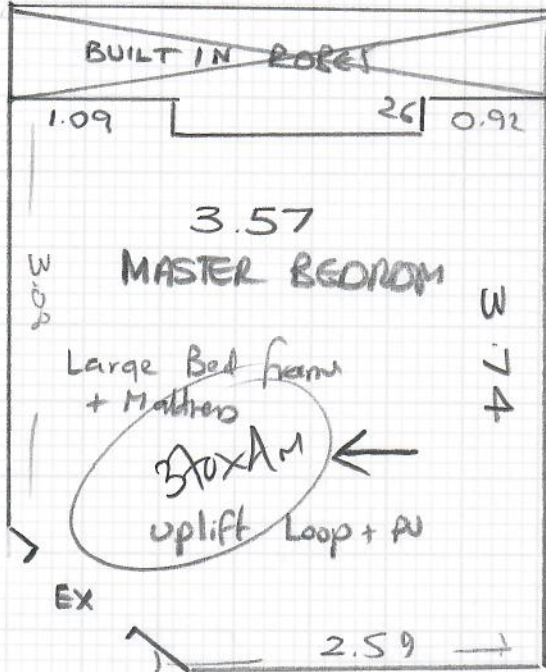

Job No: R19835
 Name: Williams
 Address: 24 Mayfair Avenue
 Worcester Park KT4 7SL
 Tel: 07872 503256
 Sheet: 1 of 1

SCOTIA ALL ROUND
 (ADEIAN TO REMOVE)
 (client)

REMOVED BY CUSTOMER
 1/9/25 ALREADY

INGWENCO SAXONY
FINDHAM FLOOR
370 x 140