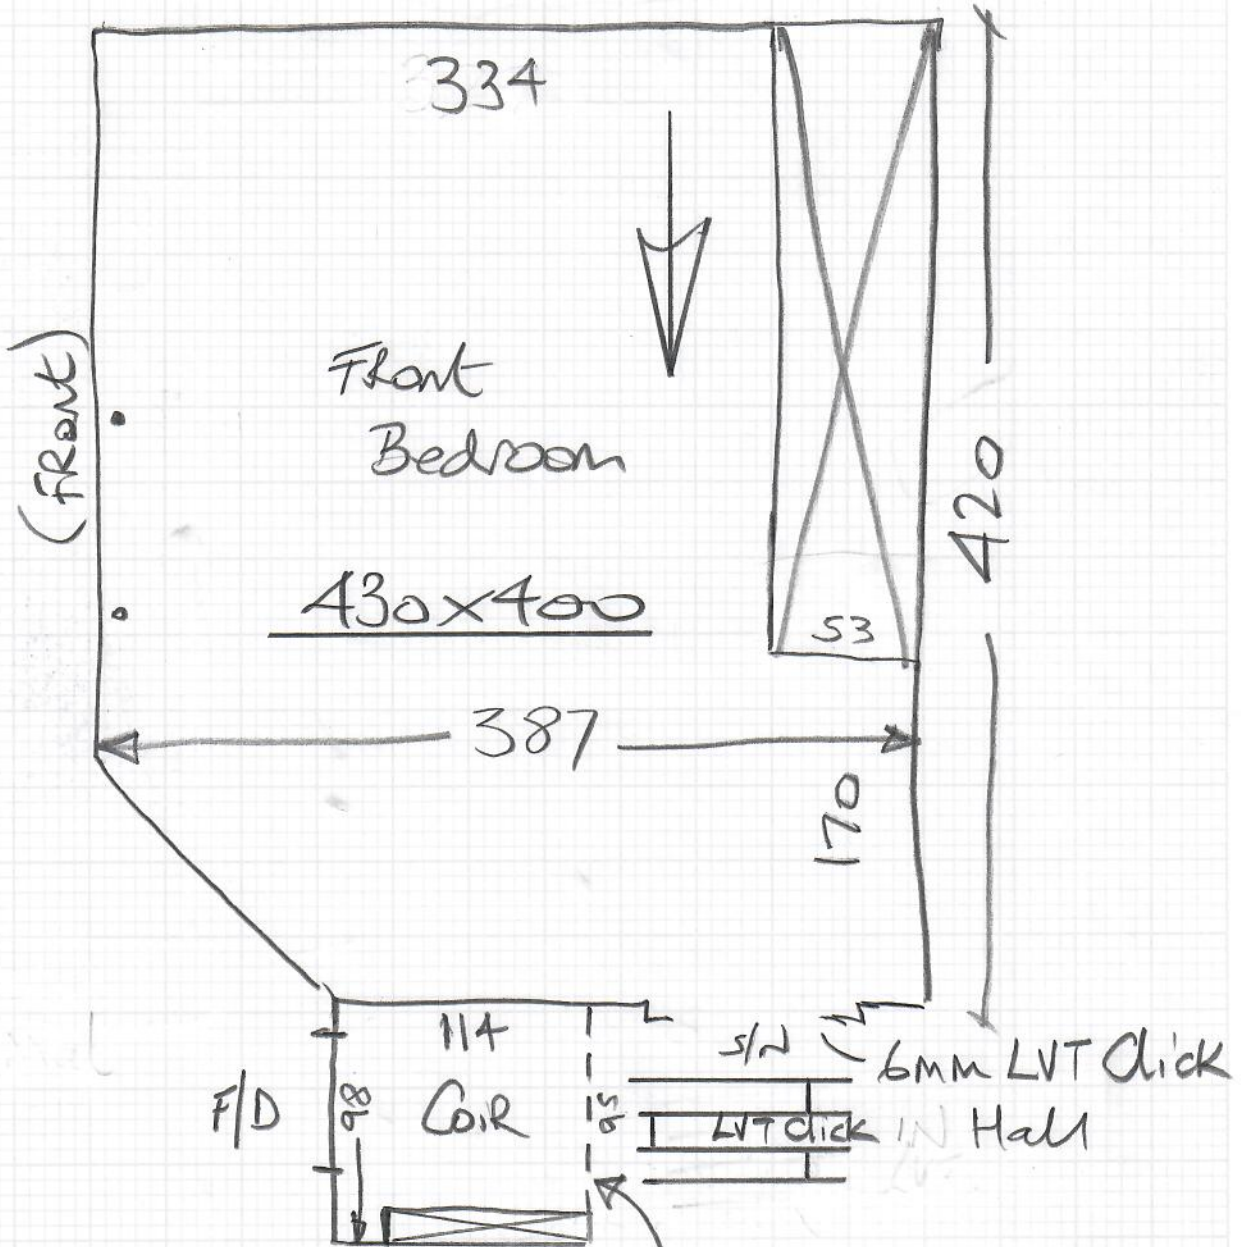

Empty  
No old  
Timber floor

mrcarpet  
DESIGNS FOR FLOORS  
Job No: R19836  
Name: J McGath + Sons  
Address:  
Tel:  
Sheet: 1 of 1

Brooklyn - Bro-Wo2

Grand floor flat

Customer to fit  
trim to edge of LVT.