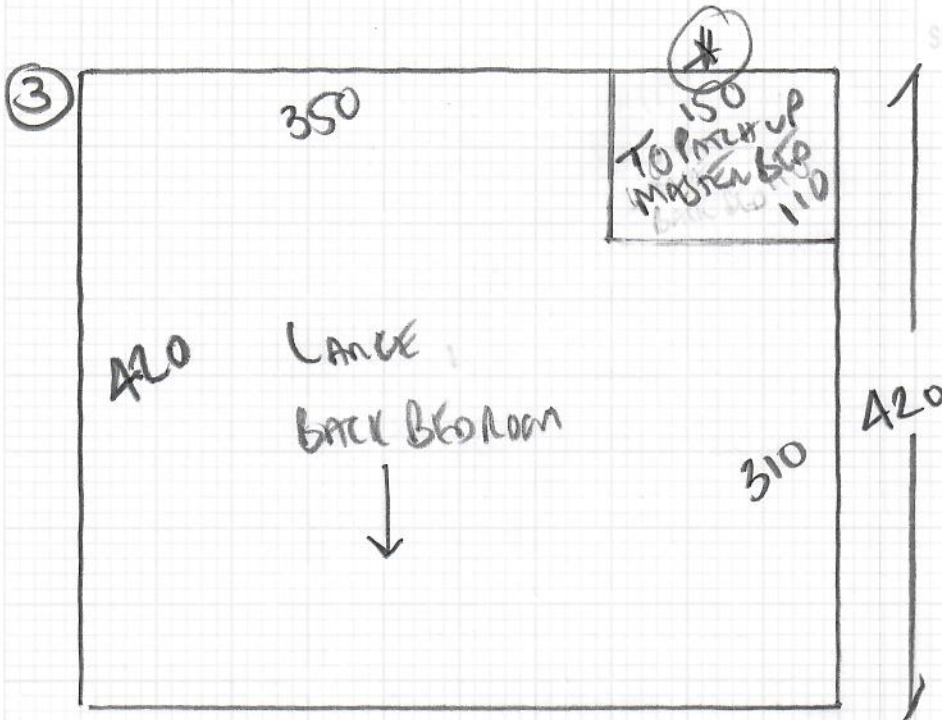

Job No: R19837
 Name: PANTIFEX
 Address: 2 WOLSEY CLOSE
 K12 7ER
 Tel:
 Sheet: 2 of 5

3 x HT floor BEDS

GATEWAY 1MST '40'
 COVER EAST 413

FRONT BED 350 x 420
 PLAN ③ 420 x 500
 SPARE BED 255 x 500

* CUT OUT SMALL SECTION IN MASTER BED ROOM *
 (DUE TO MATH DAMAGE) + SEAM IN NEW PIECE APPROX
 SIZE 1.10M X 1.50 - CUSTOMER ADVISED COLOUR MATCH
 * WILL BE DIFFERENT. *

R19837
 PONTIFEX
 2 Wolsey Close
 Kington upon Thames
 KT2 7ER
 07762-211928

3 of 5

- W1 = 0.64 x 0.70
- W2 = 0.69 x 0.90
- W3 = 0.70 x 1.07
- W4 = 0.67 x 0.79
- B/N cap 30 x 0.85
- band 18 x 0.85

R19837
Pantifex

Fit New S/WAP * →
to this line to
Cover Broken tiles
* Stick BAR this
line

M/Bed

5 of 5