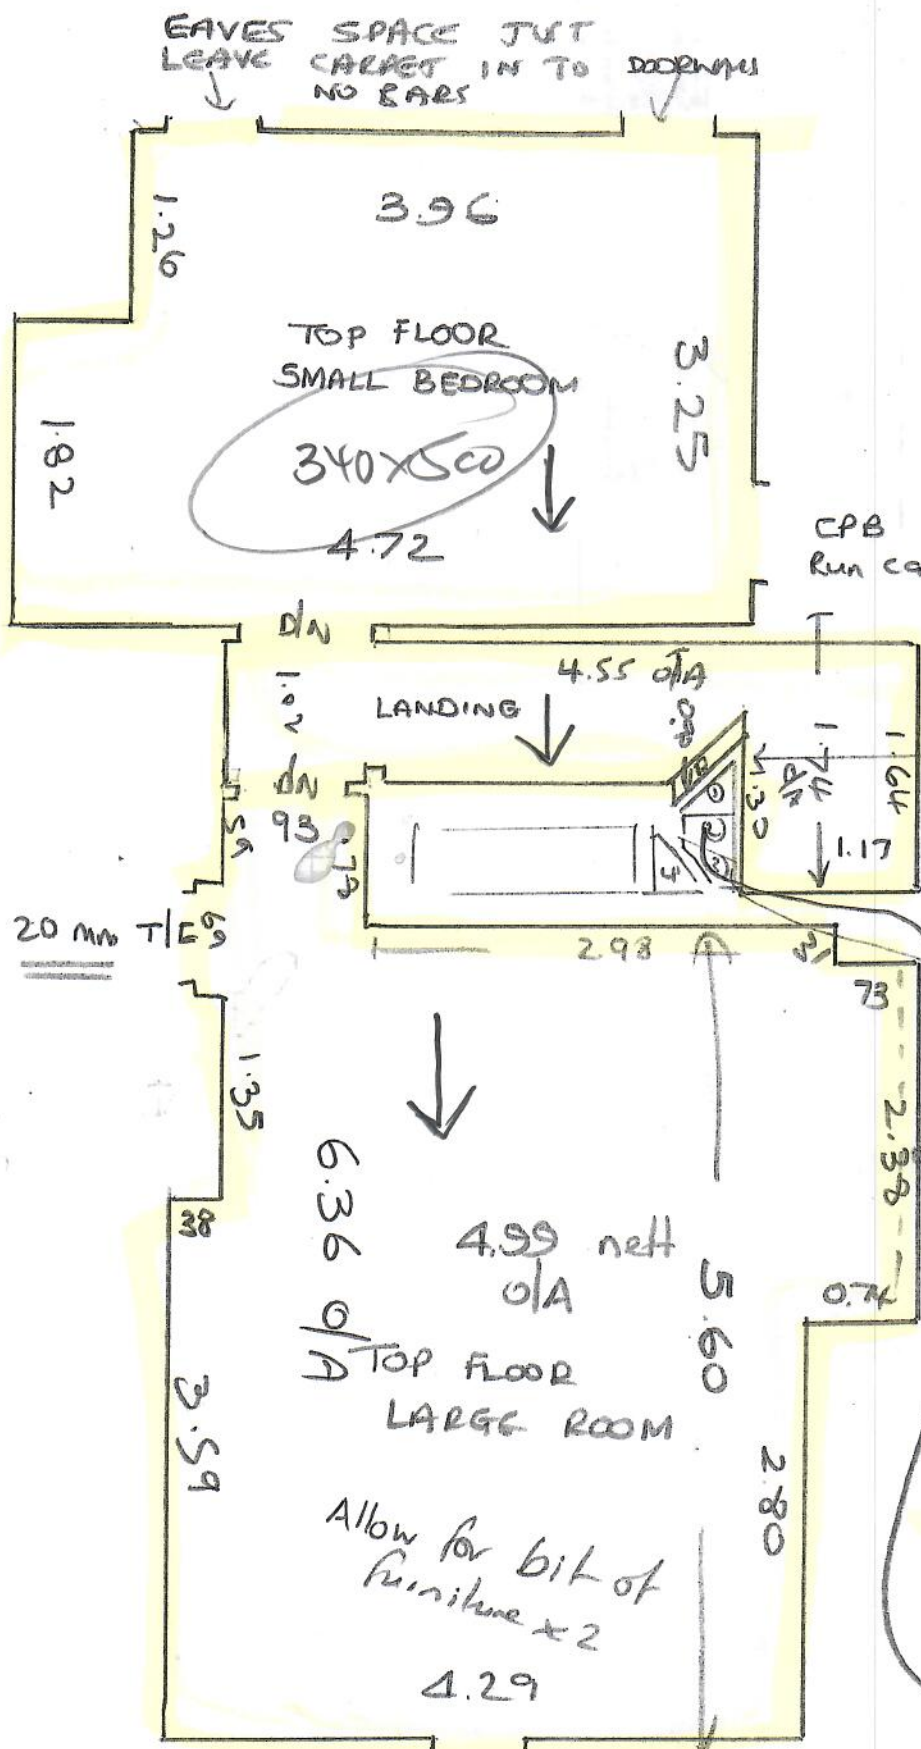

Job No: R19837
 Name: PANTIFEX
 Address: 2 WOLSEY CLOSE
 K12 7ER
 Tel:
 Sheet: 2 of 5

3 x HT floor BEDS

GATEWAY 1MST '40'
 COVER EAST 413

FRONT BED 350 x 420
 PLAN ③ 420 x 500
 SPARE BED 255 x 500

* CUT OUT SMALL SECTION IN MASTER BED ROOM *
 (DUE TO MATH DAMAGE) + SEAM IN NEW PIECE APPROX
 SIZE 1.10M X 1.50 - CUSTOMER ADVISED COLOUR MATCH
 * WILL BE DIFFERENT. *

R19837
 PONTIFEX
 2 Wolsey Close
 Kington upon Thames
 KT2 7ER
 07762-211928

3 of 5

- W1 = 0.64 x 0.70
- W2 = 0.69 x 0.90
- W3 = 0.70 x 1.07
- W4 = 0.67 x 0.79
- B/N cap 30 x 0.85
- band 18 x 0.85

R19837
Pantifex

Fit New S/WAP * →
to this line to
Cover Broken tiles
* Stick BAR this
line

M/Bed

5 of 5