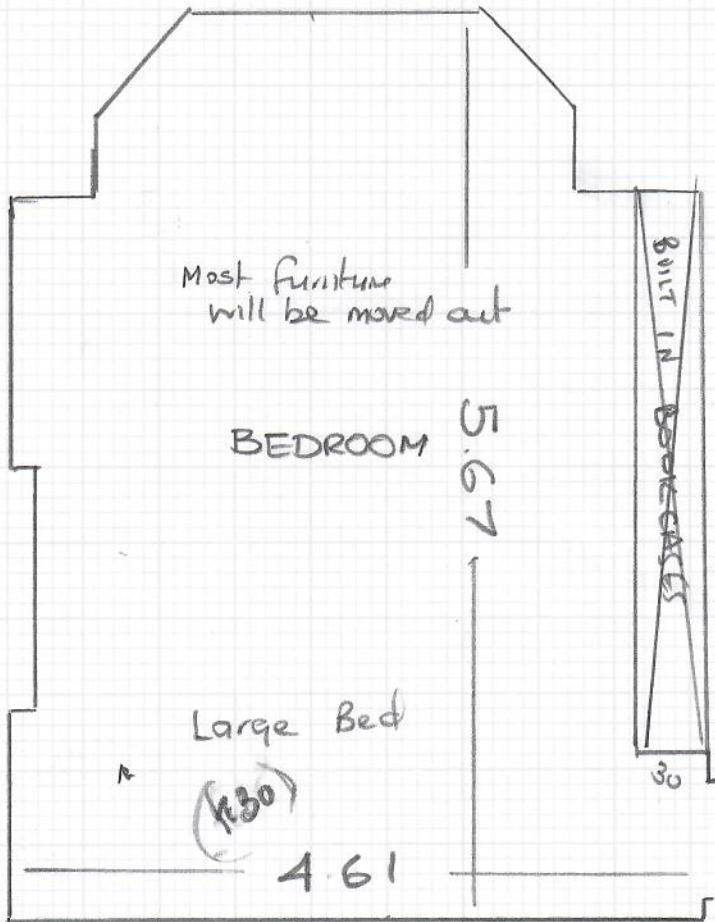

Job No: R19841  
Name: Jackson  
Address: 7 Alan Road  
SW19 7PT  
Tel: 07711-216326  
Sheet: 10/2

Playroom

Donegal Elite  
DON-E56 Granola

= 560 x 400  
= 22.40m<sup>2</sup>

Heavy Piano !!! (2 MEN TO MOVE)

- Proton going in before us
- \* Pool table being dis-assembled prior to installation \*
  - \* Upright piano to be moved to M...  
be ...

Job No: R19841  
Name: Jackson  
Address: 7 Alan Road  
SW19 7PT  
Tel: 07711-216326  
Sheet:

2 of 2

bedroom

Vibung  
Carex VB-002

= 580 x 500

29m<sup>2</sup>

EXISTING

\* Must lay padfelt in this bedroom