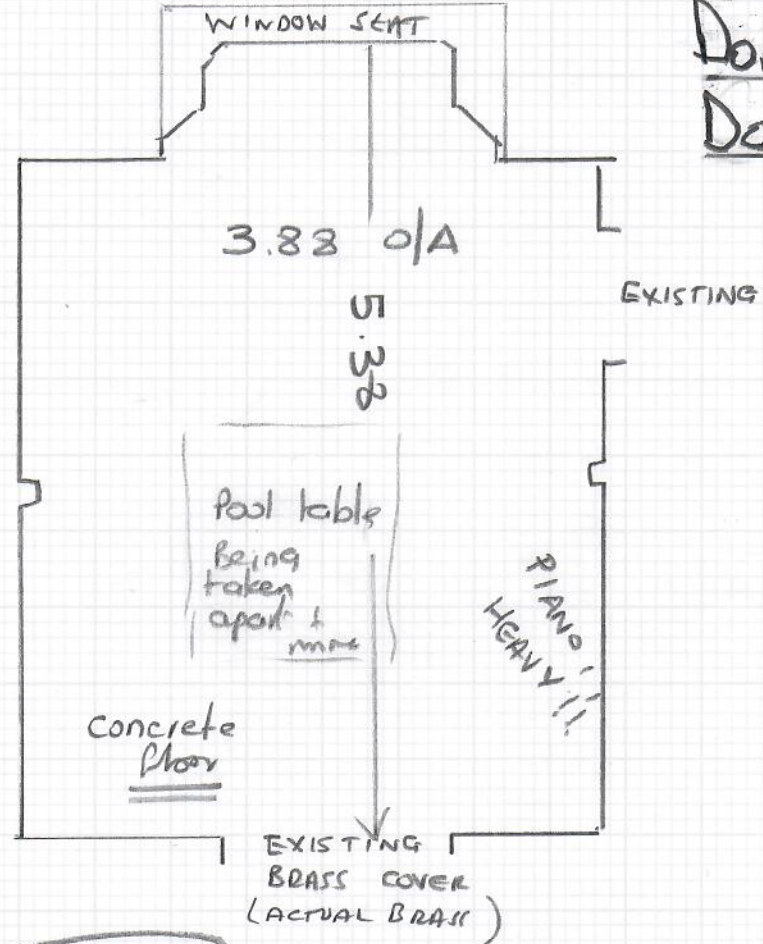

Job No: R19841  
Name: Jackson  
Address: 7 Alan Road  
SW19 7PT  
Tel: 07711-216326  
Sheet: 10/2

Playroom

Donegal Elite  
DON-E56 Granola

= 560 x 400  
= 22.40m<sup>2</sup>

Heavy Piano !!! (2 MEN TO MOVE)

- Proton going in before us
- \* Pool table being dis-assembled prior to installation \*
  - \* Upright piano to be moved to M...  
be ...

Job No: R19841  
Name: Jackson  
Address: 7 Alan Road  
SW19 7PT  
Tel: 07711-216326  
Sheet:

2 of 2

bedroom

Vibung  
Carex VB-002

= 580 x 500

29m<sup>2</sup>

EXISTING

\* Must lay padfelt in this bedroom