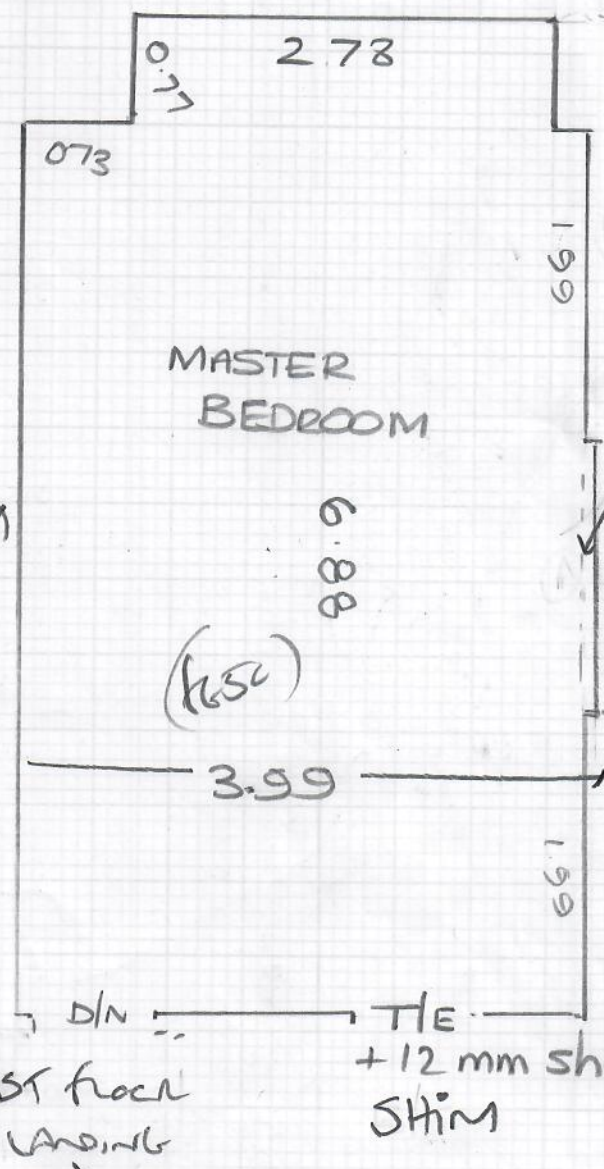

MASTER BEDROOM

Job No: R19843  
 Name: WHEATLEY  
 Address: 1 CAMP VIEW  
 SW19 4UL  
 Tel: 07534-901143  
 Sheet: 1 of 1

Master Bedroom

HAWANA  
 Colour HAV-32  
 (Code 210)

Room x Room

Shim this  
 wall  
 (Room trim for  
 Room width)

If room trim?  
 possible skirting?  
 feasible?

Customer has selected different  
 colour in bedroom to landing  
 carpet installed in July.