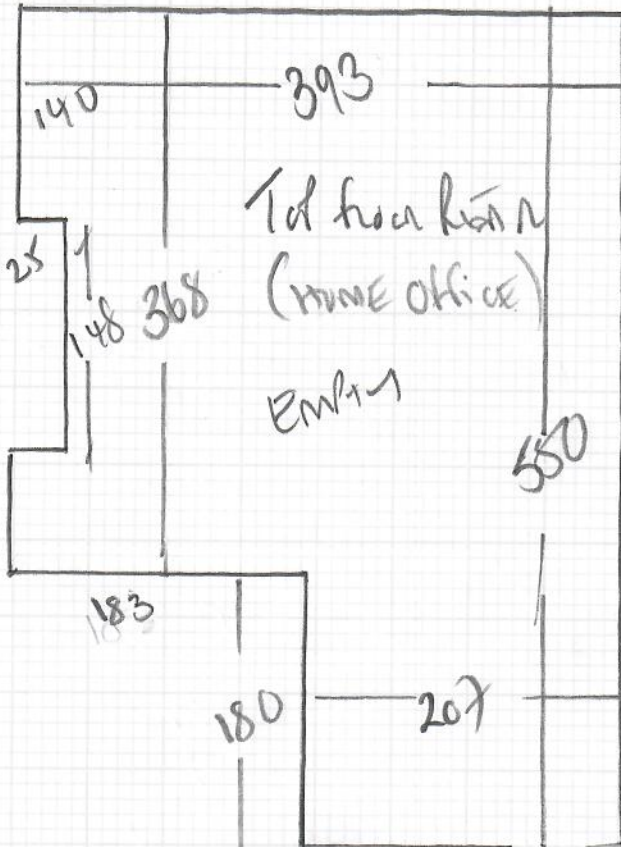

Job No: R19845
 Name: BOBBY
 Address: 142 DENA ROAD
 SWING TND
 Tel:
 Sheet: 1 of 2

LAMELAD HEADWICK
 LVL0023 WINDMILL LAMP

LAN 570 x 100

WANTED TO MAKE 3x WARRIOR MATS

MAT SIZES

- 190 x 90 CM
- 95 x 90 CM
- 95 x 90 CM

Empty Room

WOOD FLOORS HANDSAND DOWN + TAKEN JOINTS

EXISTING GRIPPER OK TO RE-USE

WANTS FURNITURE WOOL LINEN CARPET ON OLD FELT UNDER

EXISTING SPIN AIR DUCTS AT DOORWAY

Job No: R19845
Name: BEEBY
Address: 142 DANA ROAD
SW19 7HJ
Tel:
Sheet: 2 of 2

Tel from Kean BEO
(HOME office)

LAKELAND HENDRICK
LUX LOOR 3 WINDERMERE LOD
570 x 411
SEE CUT PLAN

EXISTING SATIN A/c O/N