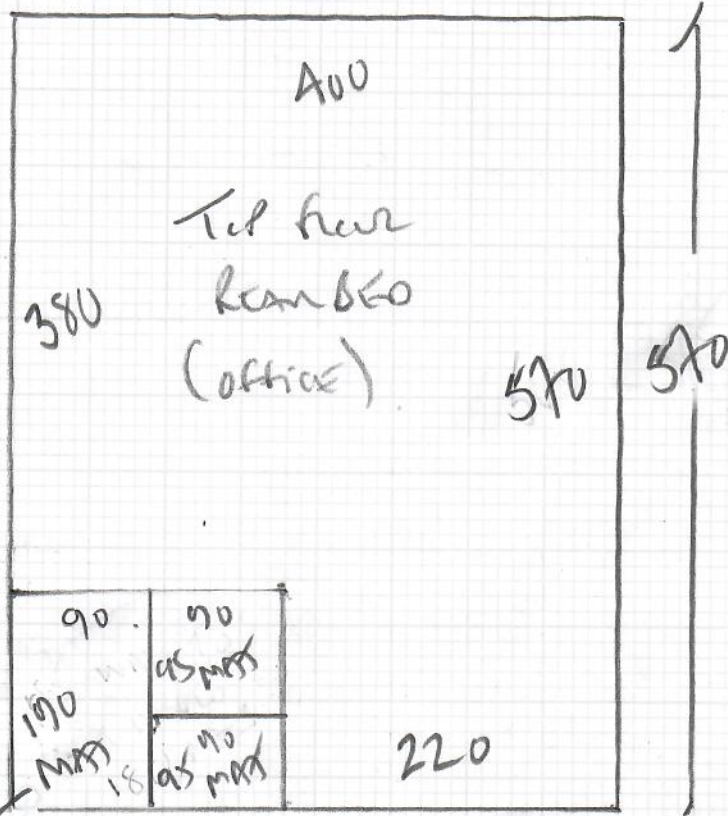

Job No: R19845
 Name: BOBBY
 Address: 142 DENA ROAD
 SWING TND
 Tel:
 Sheet: 1 of 2

LAMELAD HEADWICK
 LVL0023 WINDMILL LAMP

LAN 570 x 100

WANTED TO MAKE 3x WARRIOR MATS

MAT SIZES

- 190 x 90 CM
- 95 x 90 CM
- 95 x 90 CM

Empty Room

WOOD FLOORS HANDSAND DOWN + TAKEN JOINTS

EXISTING GRIPPER OK TO RE-USE

WANTS FURNITURE WOOL LINEN CARPET ON OLD FELT UNDER

EXISTING SPIN AIR DUCTS AT DOORWAY

Job No: R19845
Name: BEEBY
Address: 142 DANA ROAD
SW19 7HJ
Tel:
Sheet: 2 of 2

Tel from Kean BEO
(HOME office)

LAKELAND HENDRICK
LUX LOOR 3 WINDERMERE LOD
570 x 411
SEE CUT PLAN

EXISTING SATIN A/c O/N