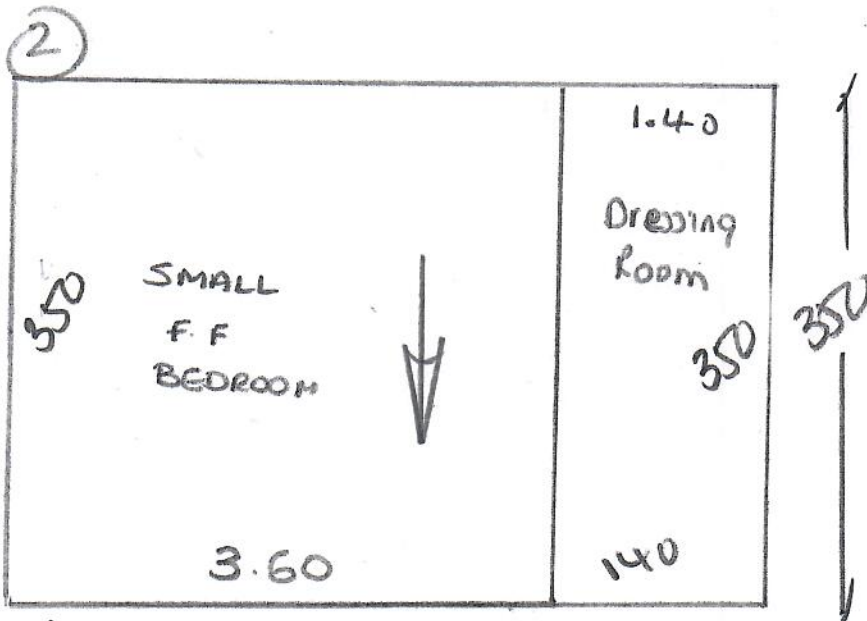

Fit Lux in form to 3 Beds, Dressing Rm + Both Landings.

Fit low tog Rubber to Runners only.

R19848  
WATERLOO  
172 Clonmore St  
SW18 5TB

1 of 4

STAIRS + LANDINGS  
TOP - Ground floor  
ALL STAIRS AS RUNNERS

HAVANA  
Coral HAV 31  
(GLOBE 207)

Rm 600 x 400

24m<sup>2</sup>

16/9 + 17/9

\* Cut Down Runners AS WAREHOUSE

\*\* TEMPORARY WINDOWS ON SITE

\*\*\* Close cover

\*\*\* CLOSE COVER TOP LANDING + 155 floor landing

R 19848  
 Wetherald  
 172 Clonmore Street  
 SW18 5HB  
 07885-904519  
 2 of A

NEPAL KANPU  
 COLWL KAN-621  
 PEBBLE

LARGE F.F BED	4.40 x 5
CLP 1	4.90 x 5
CLP 2	3.50 x 5

3 BED ROOMS +  
 DRESSING ROOM

Phase 1 - 16/9 + 17/9 (AM)

Fit 3 Beds, Dressing Room, Top landing  
 + 1st floor landing + cut / template runners  
Phase 2 - 23/9 = fit runners to both flights

R19843  
 Wetherald  
 172 Clonmore Street  
 SW18 5HB  
 07885-904519