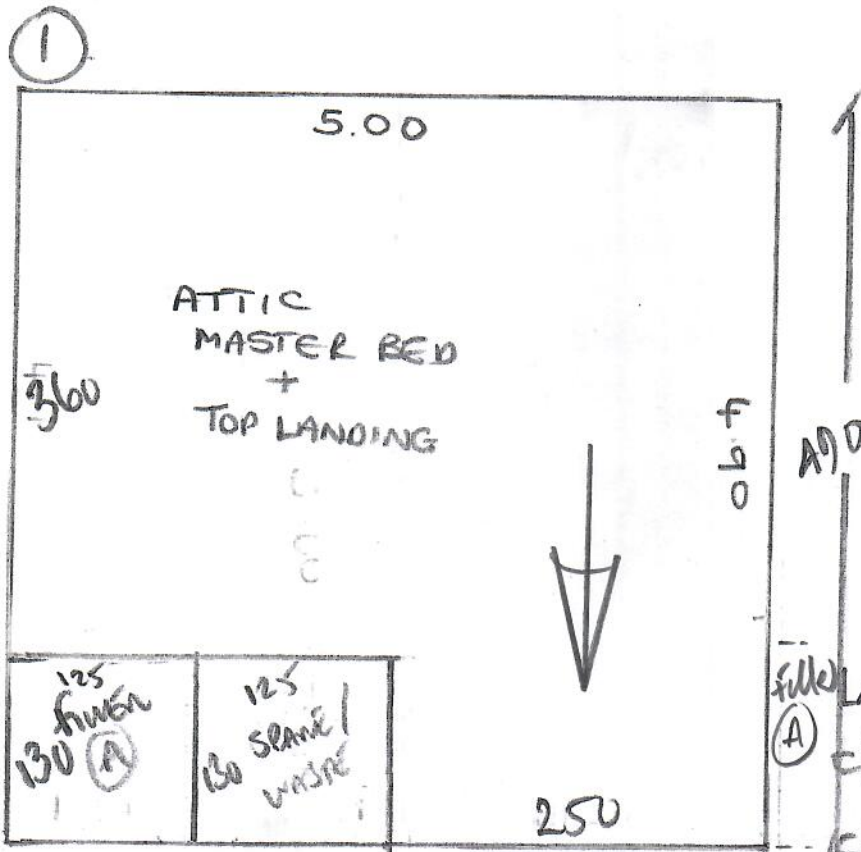

Fit Lux in form to 3 Beds, Dressing Rm + Both Landings.

Fit low tog Rubber to Runners only.

R19848  
WATERLOO  
172 Clonmore St  
SW18 5TB

1 of 4

STAIRS + LANDINGS  
TOP - Ground floor  
ALL STAIRS AS RUNNERS

HAVANA  
Coral HAV 31  
(GLOBE 207)

Rm 600 x 400

24m<sup>2</sup>

16/9 + 17/9

\* Cut Down Runners AS WAREHOUSE

\*\* TEMPORARY WINDOWS ON SITE

\*\*\* Close cover

\*\*\* CLOSE COVER TOP LANDING + 155 floor landing

R 19848  
 Wetherald  
 172 Clonmore Street  
 SW18 5HB  
 07885-904519  
 2 of A

NEPAL KANPU  
 COLWL KAN-621  
 PEBBLE

LARGE F.F BED	4.40 x 5
CLP 1	4.90 x 5
CLP 2	3.50 x 5

3 BED ROOMS +  
 DRESSING ROOM

Phase 1 - 16/9 + 17/9 (AM)

Fit 3 Beds, Dressing Room, Top landing  
 + 1st floor landing + cut / template runners  
Phase 2 - 23/9 = fit runners to both flights

R19843  
 Wetherald  
 172 Clonmore Street  
 SW18 5HB  
 07885-904519