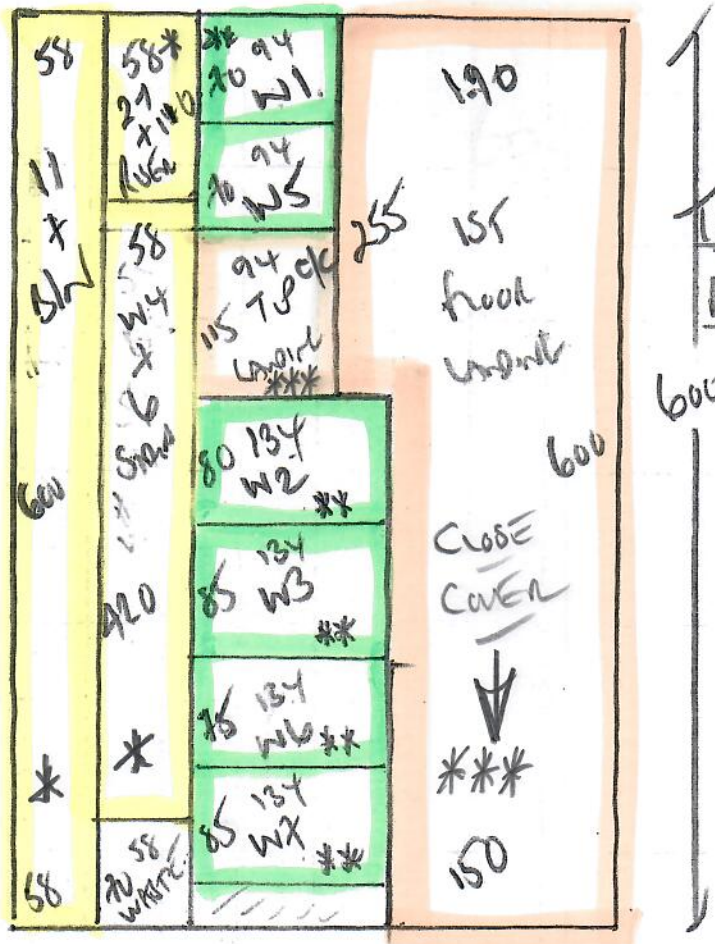

Fit Lux in form to 3 Beds, Dressing Rm + Both Landings.

Fit low tog Rubber to Runners only.

R19848  
WATERLOO  
172 Clonmore St  
SW18 5TB

1 of 4

STAIRS + LANDINGS  
TOP - Ground floor  
ALL STAIRS AS RUNNERS

HAVANA  
Coral HAV 31  
(GLOBE 207)

Rm 600 x 400

24m<sup>2</sup>

16/9 + 17/9

\* Cut Down Runners AS WAREHOUSE

\*\* TEMPORARY WINDOWS ON SITE

\*\*\* Close cover

\*\*\* CLOSE COVER TOP LANDING + 155 floor landing

R 19848  
 Wetherald  
 172 Clonmore Street  
 SW18 5HB  
 07885-904519  
 2 of A

NEPAL KANPU  
 COLWL KAN-621  
 PEBBLE

LARGE F.F BED	4.40 x 5
CLP 1	4.90 x 5
CLP 2	3.50 x 5

3 BED ROOMS +  
 DRESSING ROOM

Phase 1 - 16/9 + 17/9 (AM)

Fit 3 Beds, Dressing Room, Top landing  
 + 1st floor landing + cut / template runners  
Phase 2 - 23/9 = fit runners to both flights

R19843  
 Wetherald  
 172 Clonmore Street  
 SW18 5HB  
 07885-904519