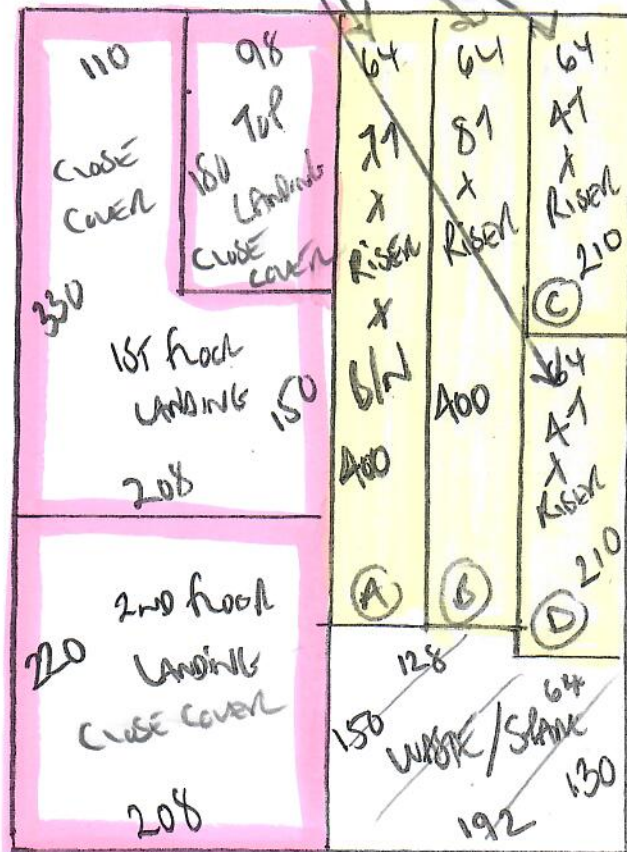

CUT DOWN RUNNERS
AT WAREHOUSE 30-10-25

R19851
 SHELL BUNNE
 9 GANG MOOR GOALS
 SW8 6WX

1 of 2

SMW + LANDINGS

HANA
 CORAL HAV - 24

HAN 650 x 400

22m²

- * DO NOT FIT RISERS OF BOTTOM BUNNE AND 1ST FLOOR
- * BASEMENT FLOOR
- 'CUSTOMER WANTS TO USE PRINTS'