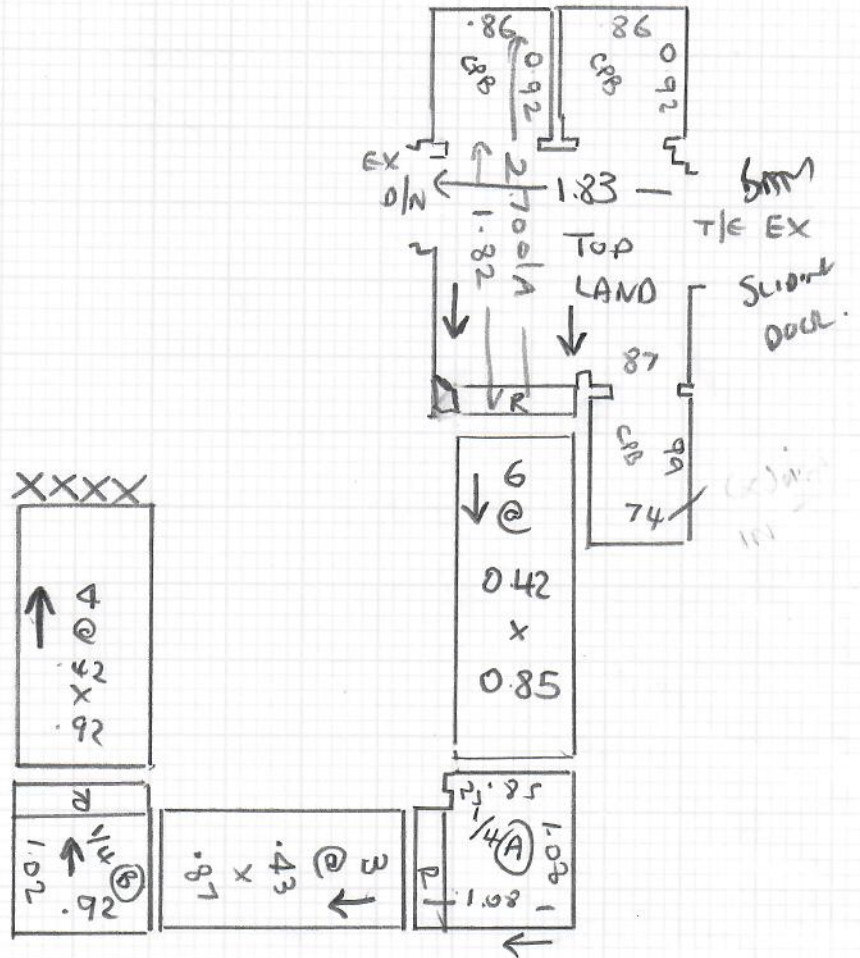

Job No: R19862
 Name: JACK
 Address: 15 MONTANA ROAD
 SW20 81 W
 Tel:
 Sheet: 1 of 5

750
ABOOROOMS
STAIRS + LANDINGS

ULSULATION
 COLOUR ULS-

PLAN 1 750 x 500
 PLAN 2 540 x 500
 PLAN 3 730 x 500
20.20 x 500

101m²
 +
LIVING ROOM
 SILKEN SILKENTIM
 ANTIQUE WHITE

595 x 400
2380m²

RAN 3

Job No: R19862
 Name: JACK
 Address: 15 MONTANA ROAD
 SW2081W
 Tel:
 Sheet: 2 of 5

Job No: R19862
 Name: JACK
 Address: 15 Montana Rd.
 SW20 8TW
 Tel: 07879-626284
 Sheet: 3 of 5

TOP FLOOR

Job No: R19862

Name: JACIE

Address:

Tel:

Sheet:

5 of 5

Living Room
SUKEN SCREENING
ANTIQUE WHITE
595 x 400