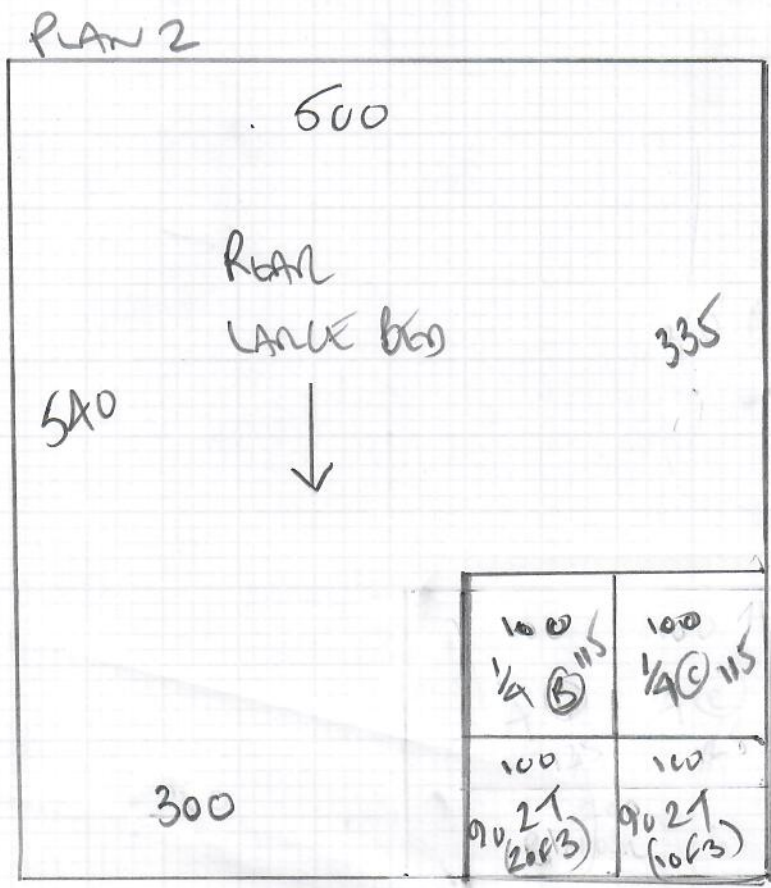

Job No: R19862
 Name: JACK
 Address: 15 MONTANA ROAD
 SW20 81 W
 Tel:
 Sheet: 1 of 5

750
ABOOROOMS
STAIRS + LANDINGS

ULSULATION
 COLOUR ULS-

PLAN 1 750 x 500
 PLAN 2 540 x 500
 PLAN 3 730 x 500
20.20 x 500

101m²
 +
LIVING ROOM
 SILKEN SILKENTIM
 ANTIQUE WHITE

595 x 400
2380m²

RAN 3

Job No: R19862
 Name: JACK
 Address: 15 MONTANA ROAD
 SW2081W
 Tel:
 Sheet: 2 of 5

Job No: R19862
 Name: JACK
 Address: 15 Montana Rd.
 SW20 8TW
 Tel: 07879-626284
 Sheet: 3 of 5

TOP FLOOR

Job No: R19862

Name: JACIE

Address:

Tel:

Sheet:

5 of 5

Living Room
SUKEN SCREENING
ANTIQUE WHITE
595 x 400