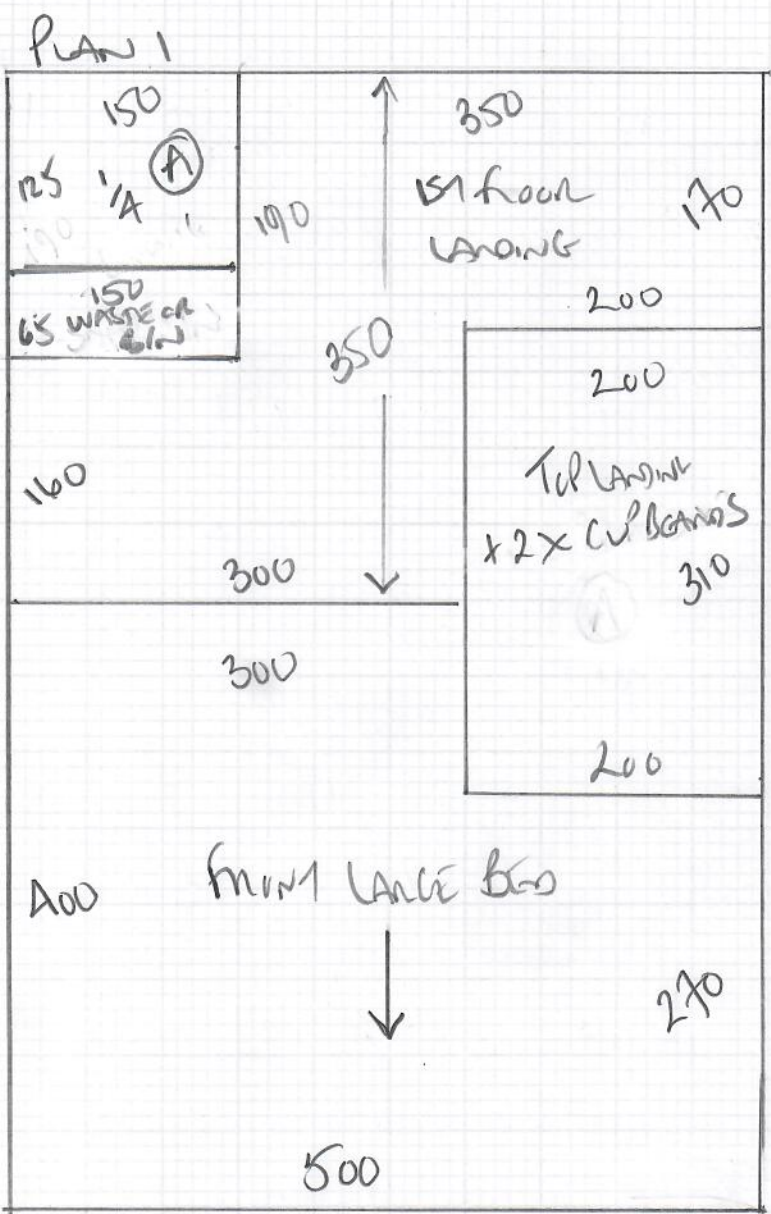

Job No: R19862
 Name: JACK
 Address: 15 MONTANA ROAD
 SW20 81 W
 Tel:
 Sheet: 1 of 5

750
ABOOROOMS
STAIRS + LANDINGS

ULSULATION
 COLOUR ULS-

PLAN 1 750 x 500
 PLAN 2 540 x 500
 PLAN 3 730 x 500
20.20 x 500

101m²
 +
LIVING ROOM
 SILKEN SILKENTIM
 ANTIQUE WHITE

595 x 400
2380m²

RAN 3

Job No: R19862
 Name: JACK
 Address: 15 MONTANA ROAD
 SW2081W
 Tel:
 Sheet: 2 of 5

Job No: R19862
 Name: JACK
 Address: 15 Montana Rd.
 SW20 8TW
 Tel: 07879-626284
 Sheet: 3 of 5

TOP FLOOR

Job No: R19862

Name: JACIE

Address:

Tel:

Sheet:

5 of 5

Living Room
SUKEN SCREENING
ANTIQUE WHITE
595 x 400