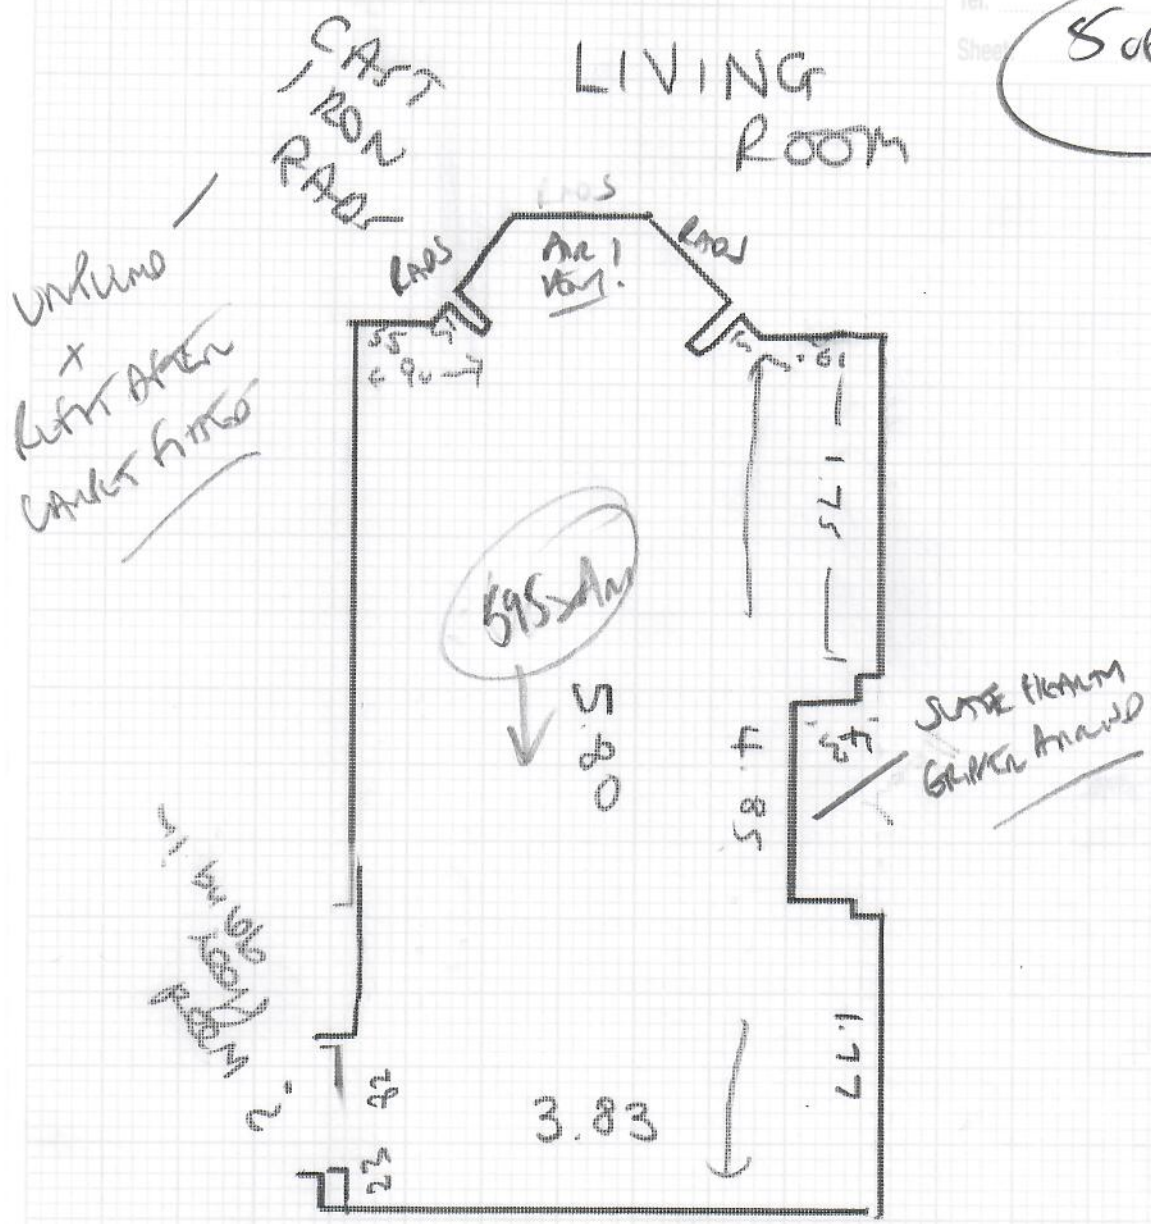

Job No: R19862
 Name: JACK
 Address: 15 MONTANA ROAD
 SW20 81 W
 Tel:
 Sheet: 1 of 5

750
ABOOROOMS
STAIRS + LANDINGS

ULSULATION
 COLOUR ULS-

PLAN 1 750 x 500
 PLAN 2 540 x 500
 PLAN 3 730 x 500
20.20 x 500

101m²
 +
LIVING ROOM
 SILKEN SILKENTIM
 ANTIQUE WHITE

595 x 400
2380m²

RAN 3

Job No: R19862
 Name: JACK
 Address: 15 MONTANA ROAD
 SW2081W
 Tel:
 Sheet: 2 of 5

Job No: R19862
 Name: JACK
 Address: 15 Montana Rd.
 SW20 8TW
 Tel: 07879-626284
 Sheet: 3 of 5

TOP FLOOR

Job No: R19862

Name: JACIE

Address:

Tel:

Sheet:

5 of 5

Living Room
SUKEN SCREENING
ANTIQUE WHITE
595 x 400