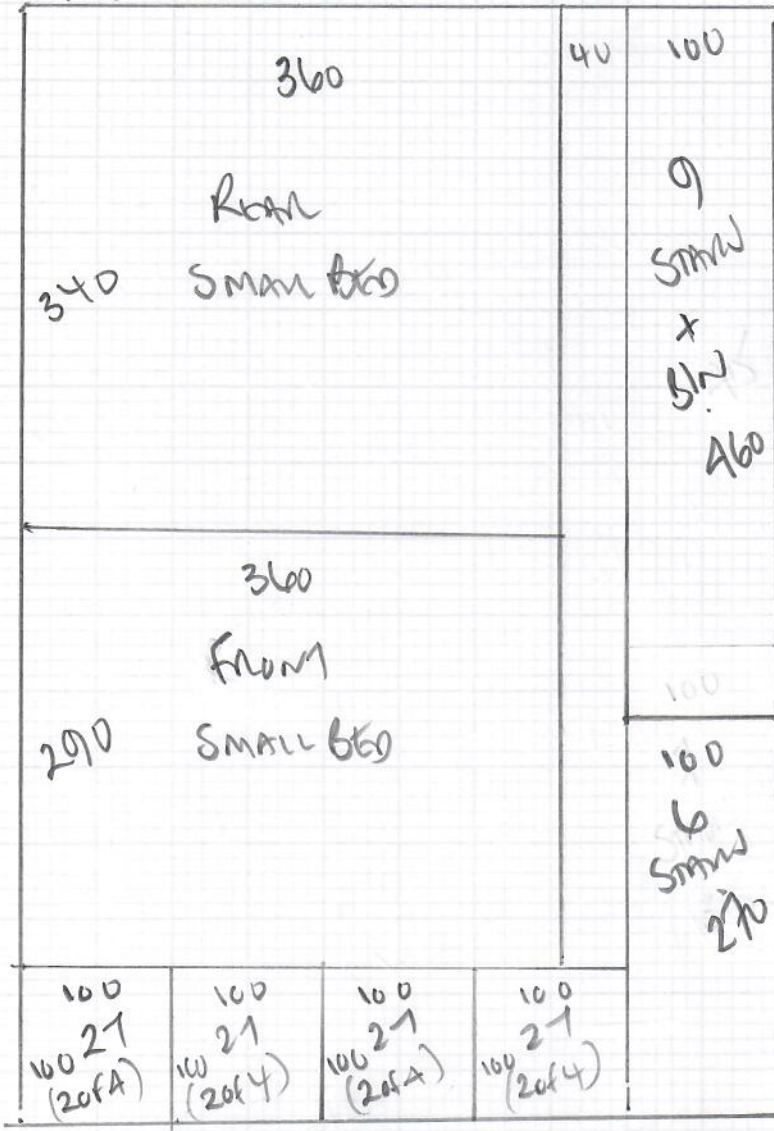

Job No: R19862
 Name: JACK
 Address: 15 MONTANA ROAD
 SW20 81 W
 Tel:
 Sheet: 1 of 5

750
ABOOROOMS
STAIRS + LANDINGS

ULSULATION
 COLOUR ULS-

PLAN 1 750 x 500
 PLAN 2 540 x 500
 PLAN 3 730 x 500
20.20 x 500

101m²
 +
LIVING ROOM
 SILKEN SILKENTIM
 ANTIQUE WHITE

595 x 400
2380m²

RAN 3

Job No: R19862
 Name: JACK
 Address: 15 MONTANA ROAD
 SW2081W
 Tel:
 Sheet: 2 of 5

Job No: R19862
 Name: JACK
 Address: 15 Montana Rd.
 SW20 8TW
 Tel: 07879-626284
 Sheet: 3 of 5

TOP FLOOR

Job No: R19862

Name: JACIE

Address:

Tel:

Sheet:

5 of 5

Living Room
SUKEN SCREENING
ANTIQUE WHITE
595 x 400