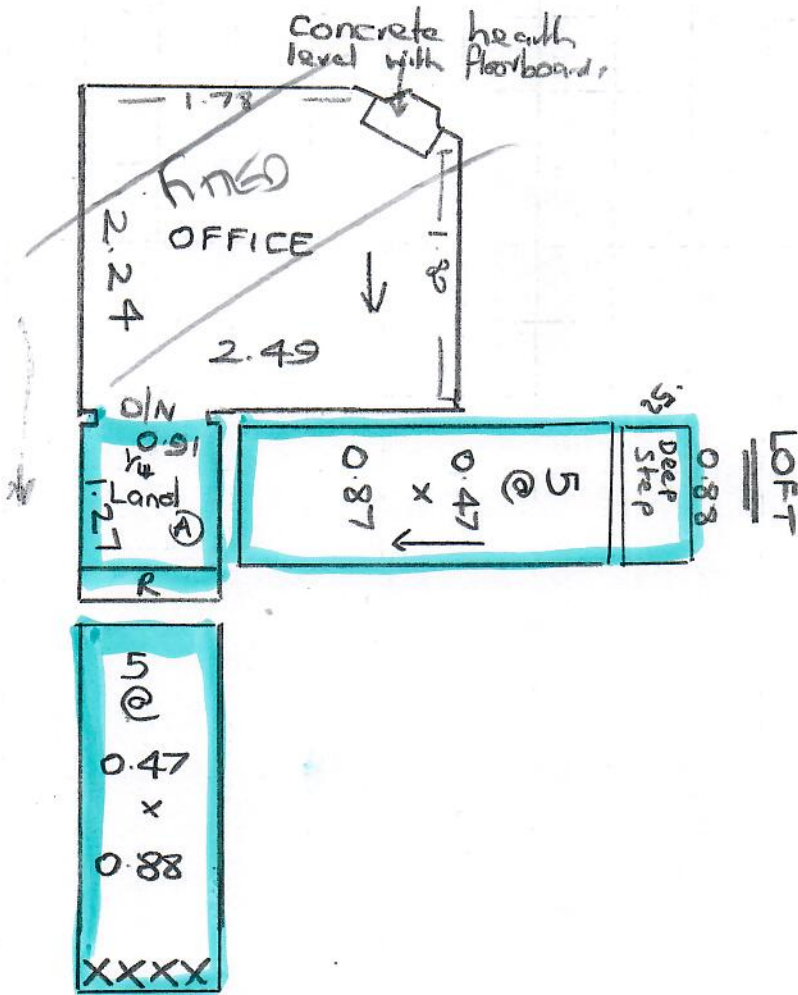

R1989P  
 Pacheco  
 11 Pepys Road.  
 SW20 8NJ

2 of 4

EN-SUITE

Master Bed 4.40 x 5.00m

Dressing Room 2.60 x 5.00m  
 PART/MOSTLY FITTED —  
 LEFT ALL DOORWAYS AS BATHROOM  
 TILES WERE NOT INSTALLED YET  
 LAST VISIT (ADRIAN)

\* ALL JOINERY NOT INSTALLED YET \*

WARDROBES WILL BE FITTED ON TOP OF CARPET/  
 AFTER CARPETS HAVE BEEN INSTALLED!

R19806  
 Barry-Laso/Pacheco  
 11 Pepys Road  
 SW20 8NJ  
 07458-341826  
 3cfA

FIRST FLOOR  
 LANDING