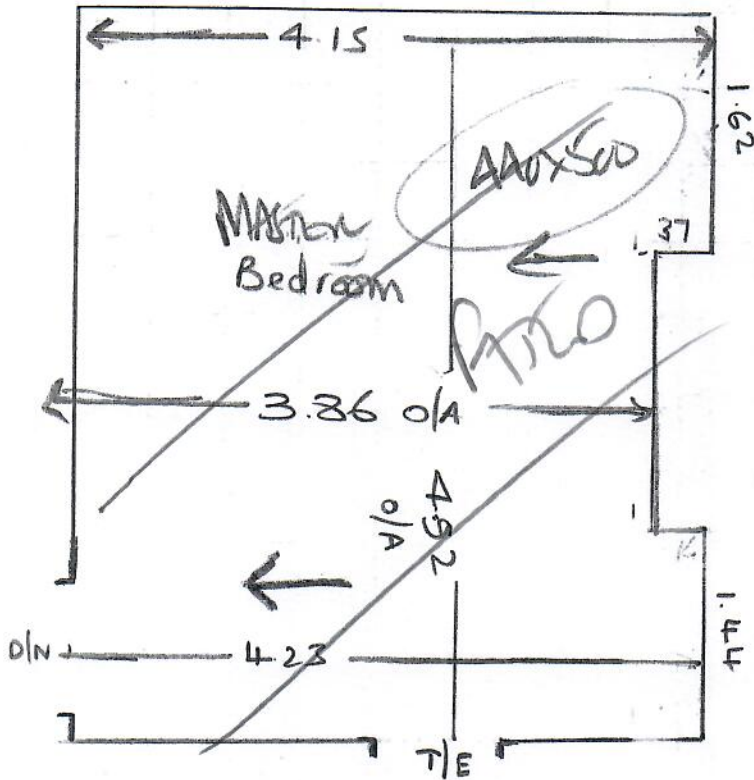

R1989P  
 Pacheco  
 11 Pepys Road.  
 SW20 8NJ

2 of 4

EN-SUITE

Master Bed 4.40 x 5.00m

Dressing Room 2.60 x 5.00m  
 PART/MOSTLY FITTED —  
 LEFT ALL DOORWAYS AS BATHROOM  
 TILES WERE NOT INSTALLED YET  
 LAST VISIT (ADRIAN)

\* ALL JOINERY NOT INSTALLED YET \*

WARDROBES WILL BE FITTED ON TOP OF CARPET/  
 AFTER CARPETS HAVE BEEN INSTALLED!

R19806  
 Barry-Laso/Pacheco  
 11 Pepys Road  
 SW20 8NJ  
 07458-341826  
 3cfA

FIRST FLOOR  
 LANDING