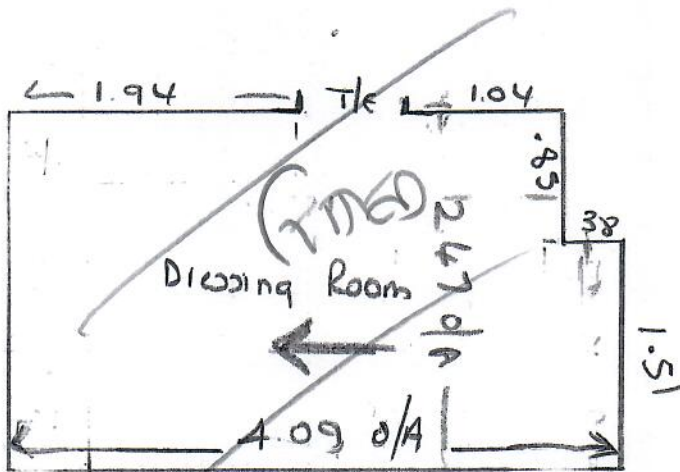

R1989P  
 Pacheco  
 11 Pepys Road.  
 SW20 8NJ

2 of 4

EN-SUITE

Master Bed 4.40 x 5.00m

Dressing Room 2.60 x 5.00m  
 PART/MOSTLY FITTED —  
 LEFT ALL DOORWAYS AS BATHROOM  
 TILES WERE NOT INSTALLED YET  
 LAST VISIT (ADRIAN)

\* ALL JOINERY NOT INSTALLED YET \*

WARDROBES WILL BE FITTED ON TOP OF CARPET/  
 AFTER CARPETS HAVE BEEN INSTALLED!

R19806  
 Barry-Laso/Pacheco  
 11 Pepys Road  
 SW20 8NJ  
 07458-341826  
 3cfA

FIRST FLOOR  
 LANDING