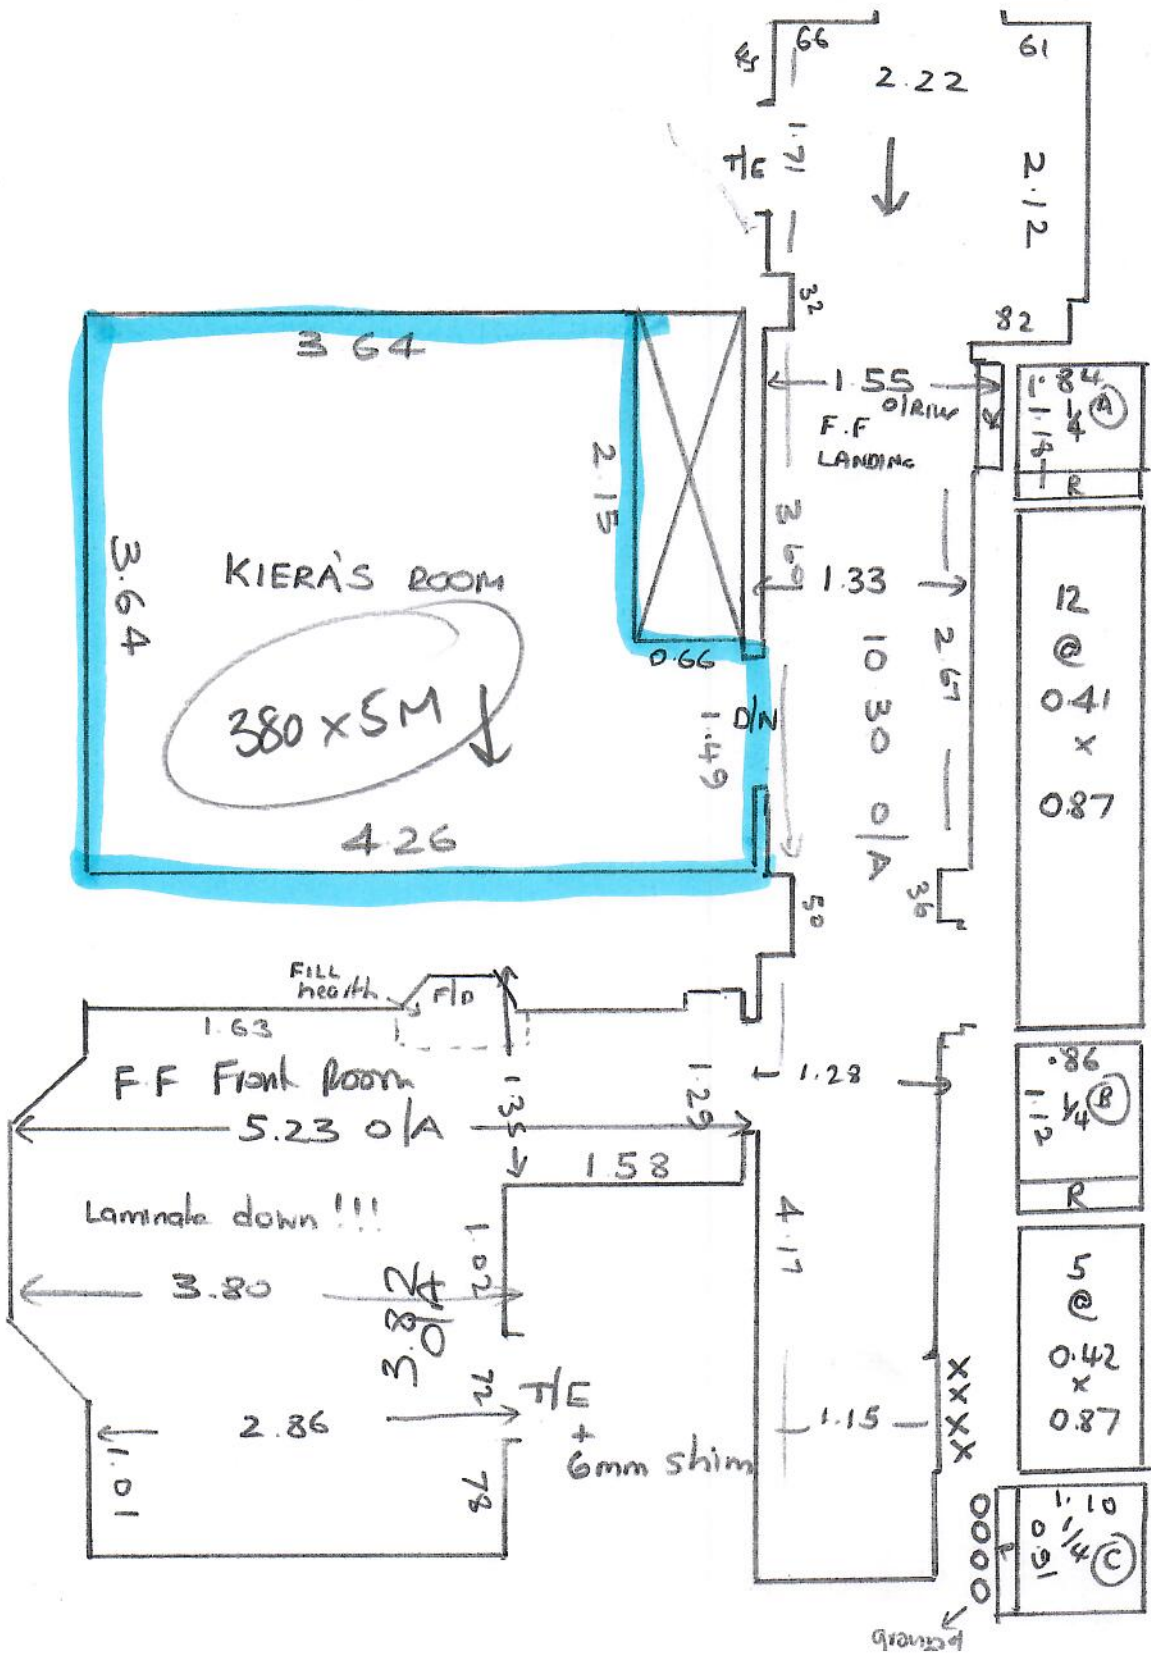

LAURENS + DANIELS ROOMS  
TOP FLOOR

②

R19897  
PROBERT

1 of 4

Elysian Divine  
Coast Canvas

- Cut Panel 630 x 500
- LAURENS ROOM 285 x 500
- KIENAS ROOM 380 x 500
- STUDY 340 x 500
- 1895 x 500

09475 m<sup>2</sup>

Elysian Divine  
Coast Canvas

1st floor front BED 540 x 400

R19897  
Probert

2 of 4

- W1 = 0.55 x 0.85
- W2 = 0.59 x 1.10
- W3 = 0.72 x 1.10
- W4 = 0.64 x .77

R 19897  
PROBERT

3 of A

R19897  
PROBERT  
AofA