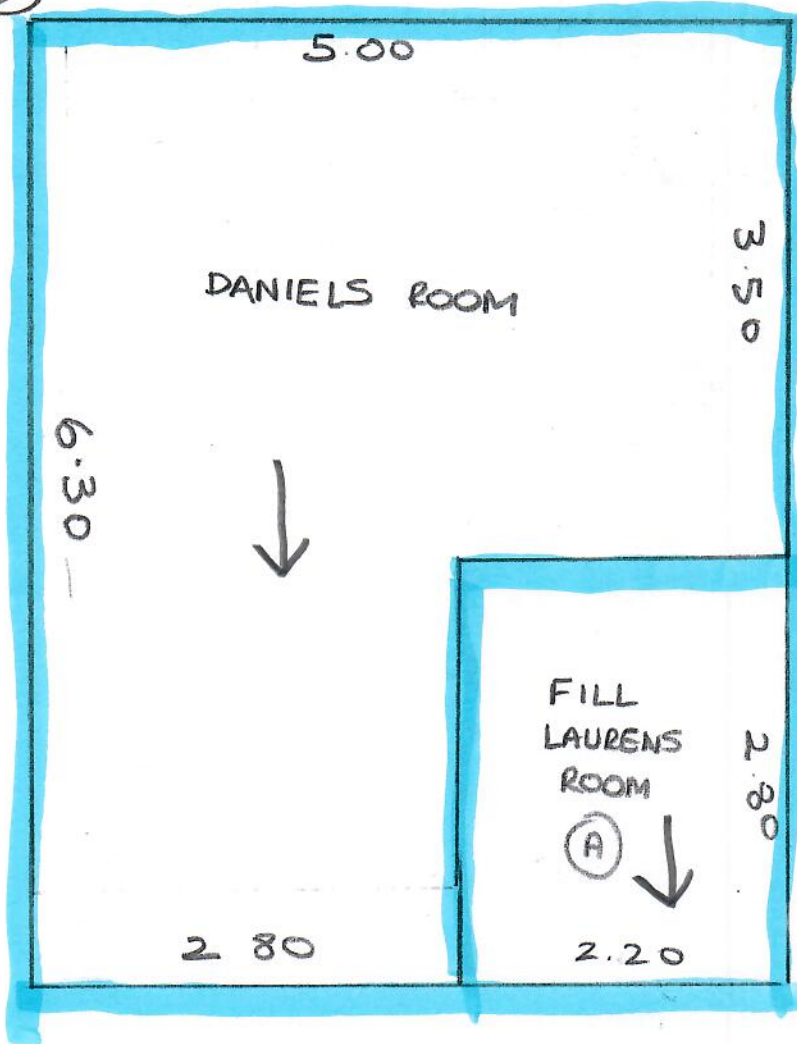

LAURENS + DANIELS ROOMS  
TOP FLOOR

②

R19897  
PROBERT

1 of 4

Elysian Divine  
Coast Canvas

- Cut Panel 630 x 500
- LAURENS ROOM 285 x 500
- KIENAS ROOM 380 x 500
- STUDY 340 x 500
- 1895 x 500

09475 m<sup>2</sup>

Elysian Divine  
Coast Canvas

1st floor front BED 540 x 400

R19897  
Probert

2 of 4

- W1 = 0.55 x 0.85
- W2 = 0.59 x 1.10
- W3 = 0.72 x 1.10
- W4 = 0.64 x .77

R 19897  
PROBERT

3 of A

R19897  
PROBERT  
AofA