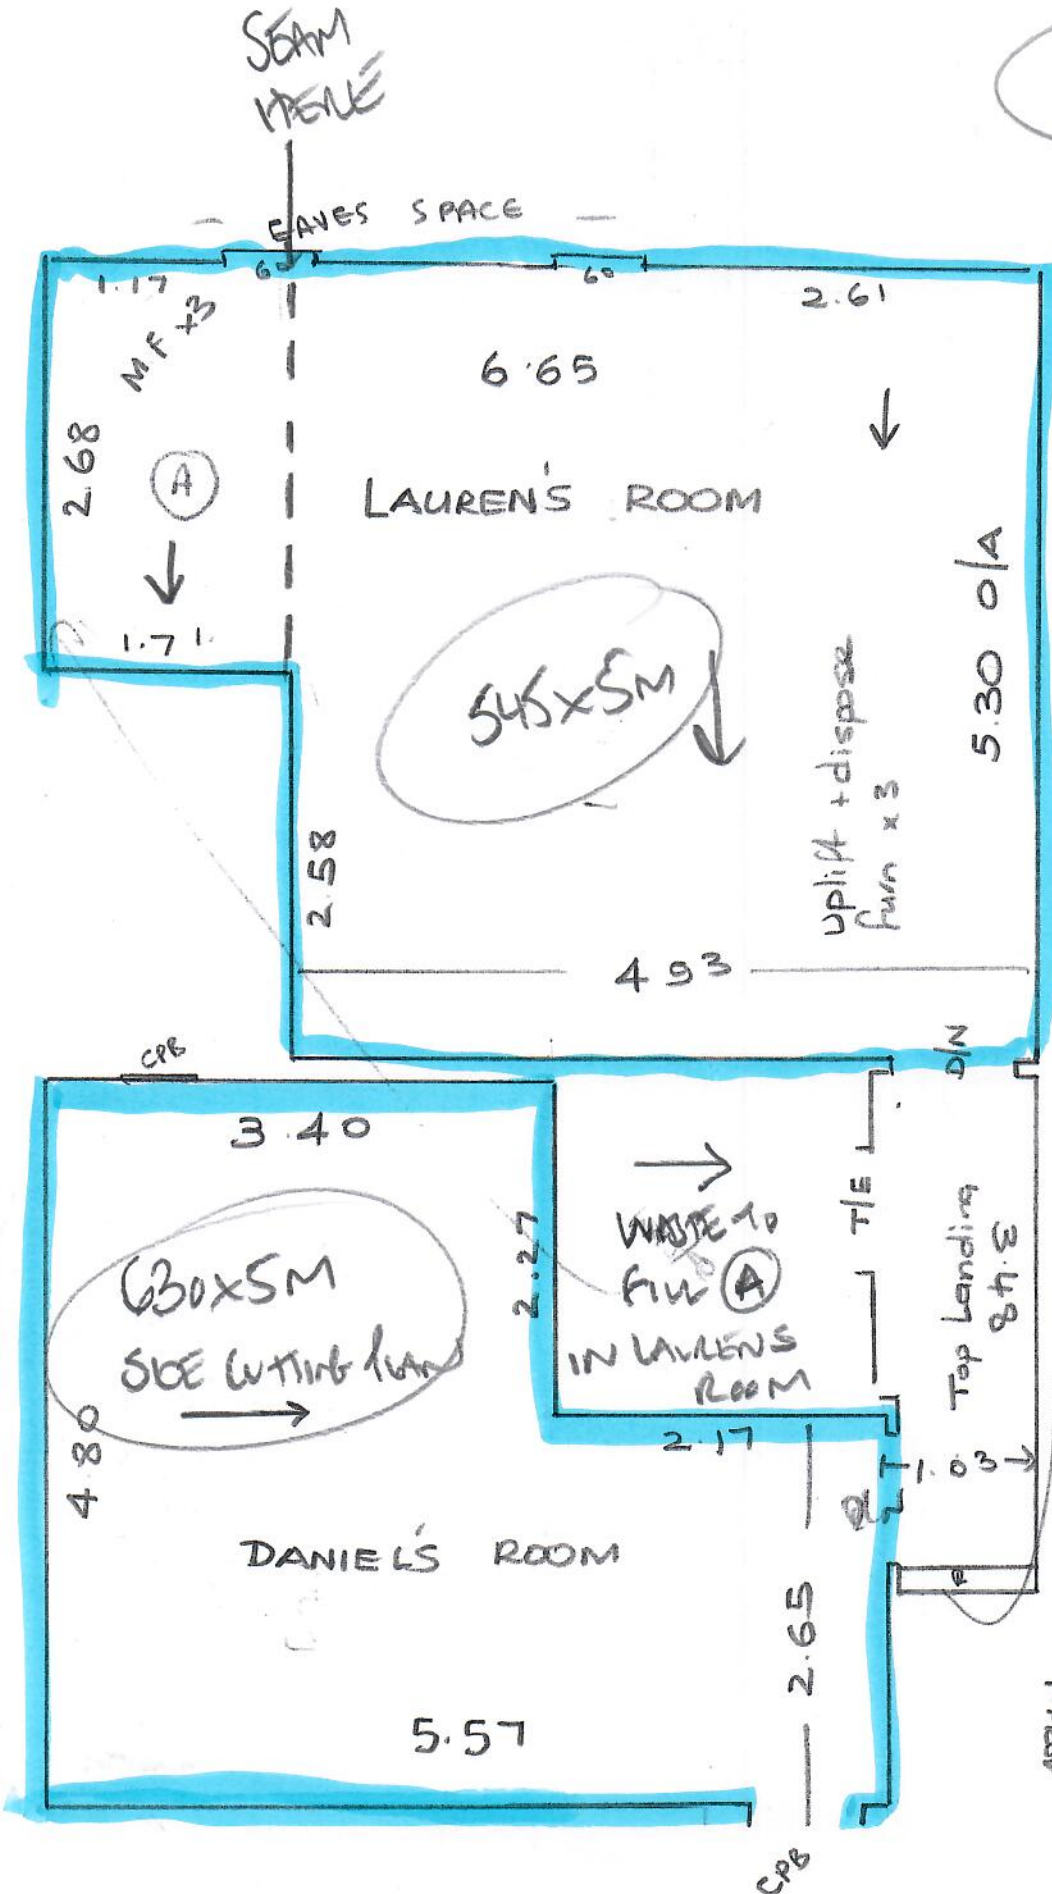

LAURENS + DANIELS ROOMS  
TOP FLOOR

②

R19897  
PROBERT

1 of 4

Elysian Divine  
Coast Canvas

- Cut Panel 630 x 500
- LAURENS ROOM 285 x 500
- KIENAS ROOM 380 x 500
- STUDY 340 x 500
- 1895 x 500

09475 m<sup>2</sup>

Elysian Divine  
Coast Canvas

1st floor front BED 540 x 400

R19897  
Probert

2 of 4

- W1 = 0.55 x 0.85
- W2 = 0.59 x 1.10
- W3 = 0.72 x 1.10
- W4 = 0.64 x .77

R 19897  
PROBERT

3 of A

R19897  
PROBERT  
AofA