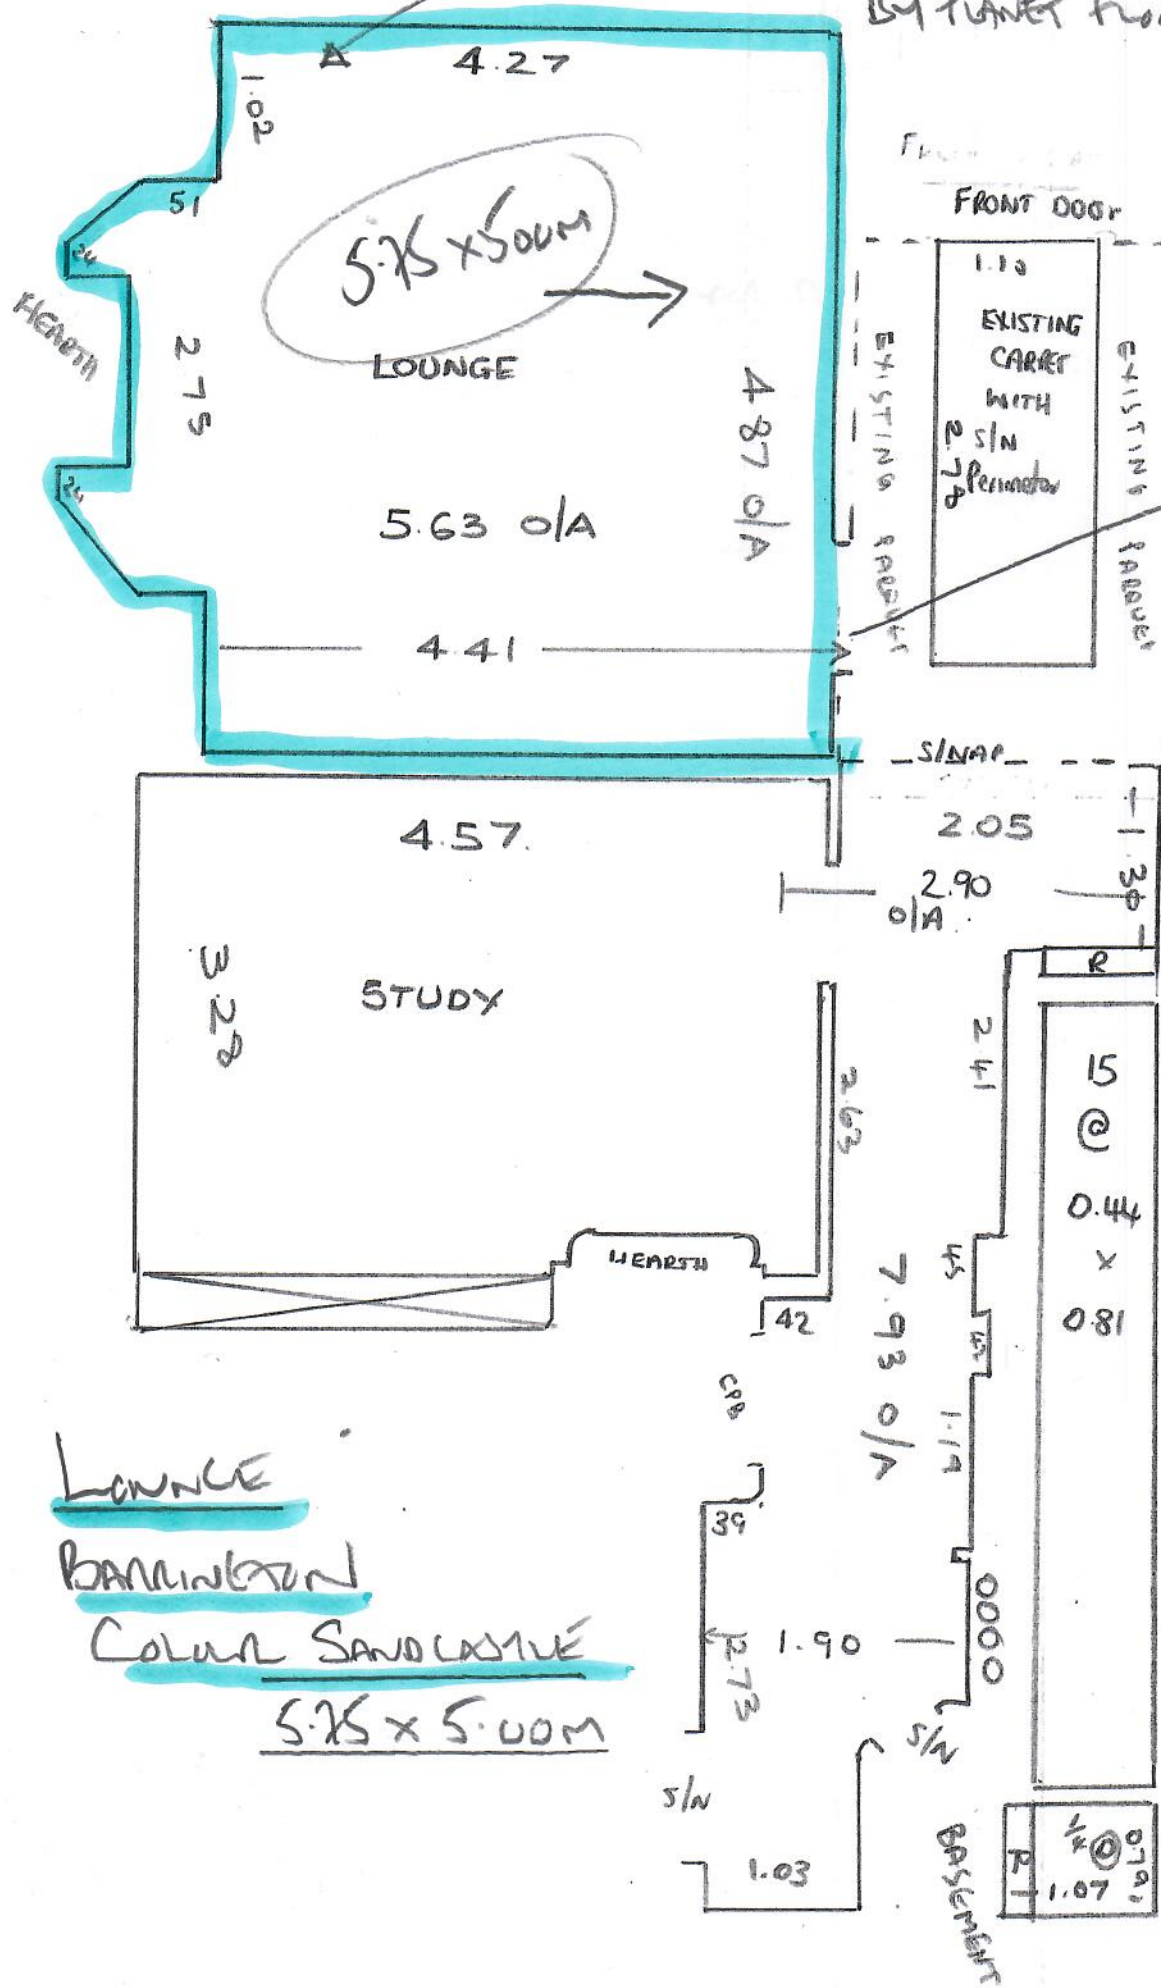

3

This floor to be prepared/made good by planet flooring!

R19897  
PROBERT

10x1

BUY TO  
WOOD 1/4  
NOT IN WHICH  
MEASURED!

LOUNGE  
PARQUET  
COLOR SANDCASTLE  
5.75 x 5.00m