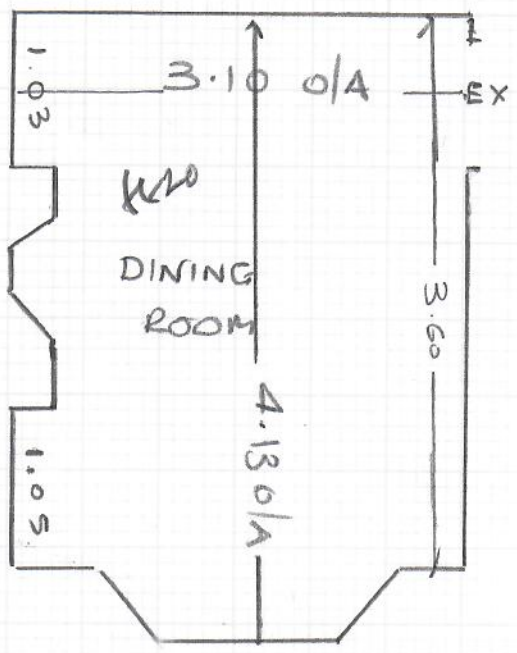

Job No: R19903
 Name: Clinch
 Address: 98 Richmond Road.
 SW20 0PD

Tel:
 Sheet: 1 of 1

ANTWERP
ANT-025 CHELVIL

4.25 x 4 M 17m²

Cut off AS WAREHOUSE
 TO MAKE HANDLING EASIER!