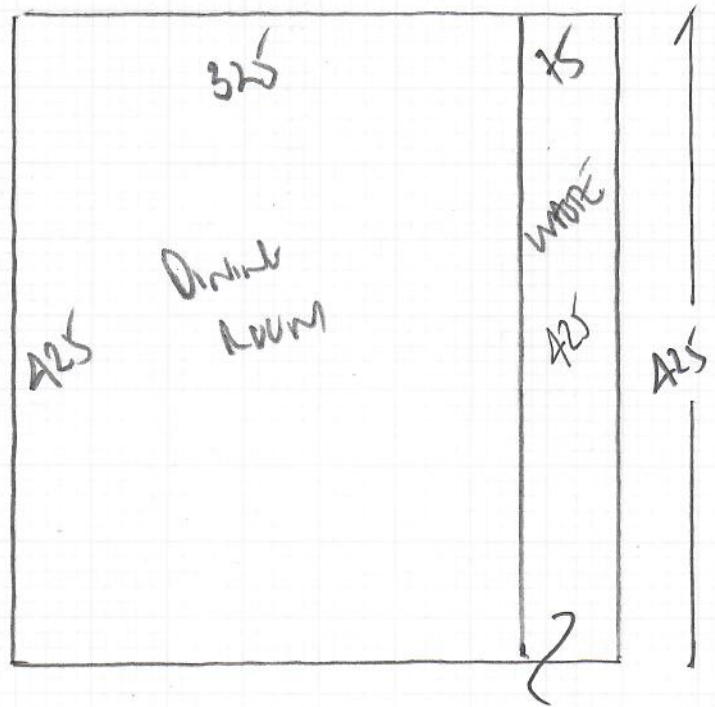

Job No: R19903
 Name: Clinch
 Address: 98 Richmond Road.
 SW20 0PD

Tel:
 Sheet: 1 of 1

ANTWERP
ANT-025 CHELVIL

4.25 x 4 M 17m²

Cut off AS WAREHOUSE
 TO MAKE HANDLING EASIER!