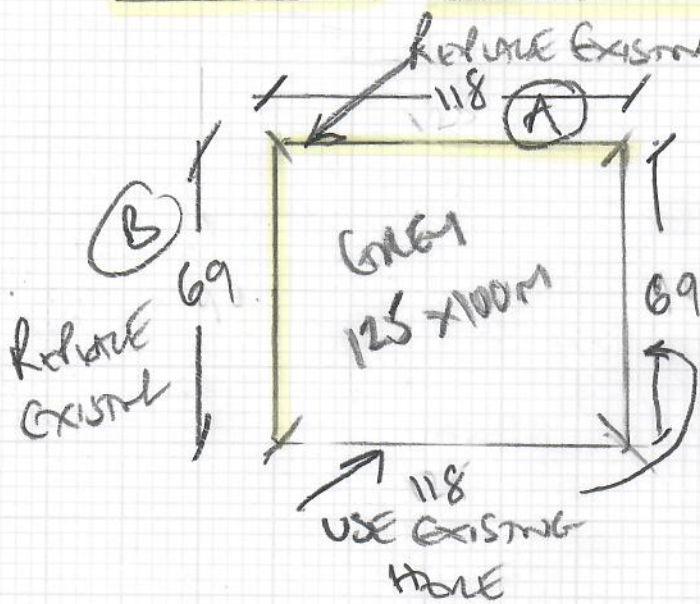

REPLACE EXISTING SATIN NICKEL 118M LENGTH
 TIVE LIPS
 SATIN BRASS 10 270M
 REPLACE 1.18M SIDE (A)
 1 x 69CM SIDE (B) AS
 WHERE COIN (SATIN NICKEL)
 ORIGINALLY FITTED +
 10 270M + 2 MITRES

BOOT ROOM NATURAL

TIVE LIPS 10 270M
 SATIN NICKEL.
 REPLACE EXISTING
 SATIN BRASS WITH
 SATIN NICKEL

1 @ 1.03M
 1 @ 63CM
 1 @ 59CM

1 LENGTH @ 270 + FR 3 SIDES
 + 2 MITRES