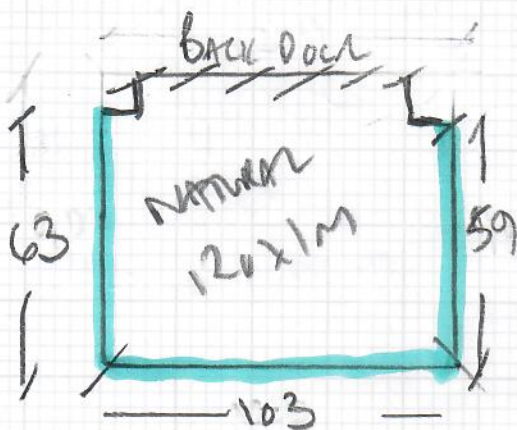

REPLACE EXISTING SATIN NICKEL 118M LENGTH
 TIVE LIPS
 SATIN BRASS 10 270M
 REPLACE 1.18M SIDE (A)
 1 x 69CM SIDE (B) AS
 WHERE COIN (SATIN NICKEL)
 ORIGINALLY FITTED +
 10 270M + 2 MITRES

BOOT ROOM NATURAL

TIVE LIPS 10 270M
 SATIN NICKEL.
 REPLACE EXISTING
 SATIN BRASS WITH
 SATIN NICKEL

1 @ 1.03M
 1 @ 63CM
 1 @ 59CM

1 LENGTH @ 270 + FR 3 SIDES
 + 2 MITRES