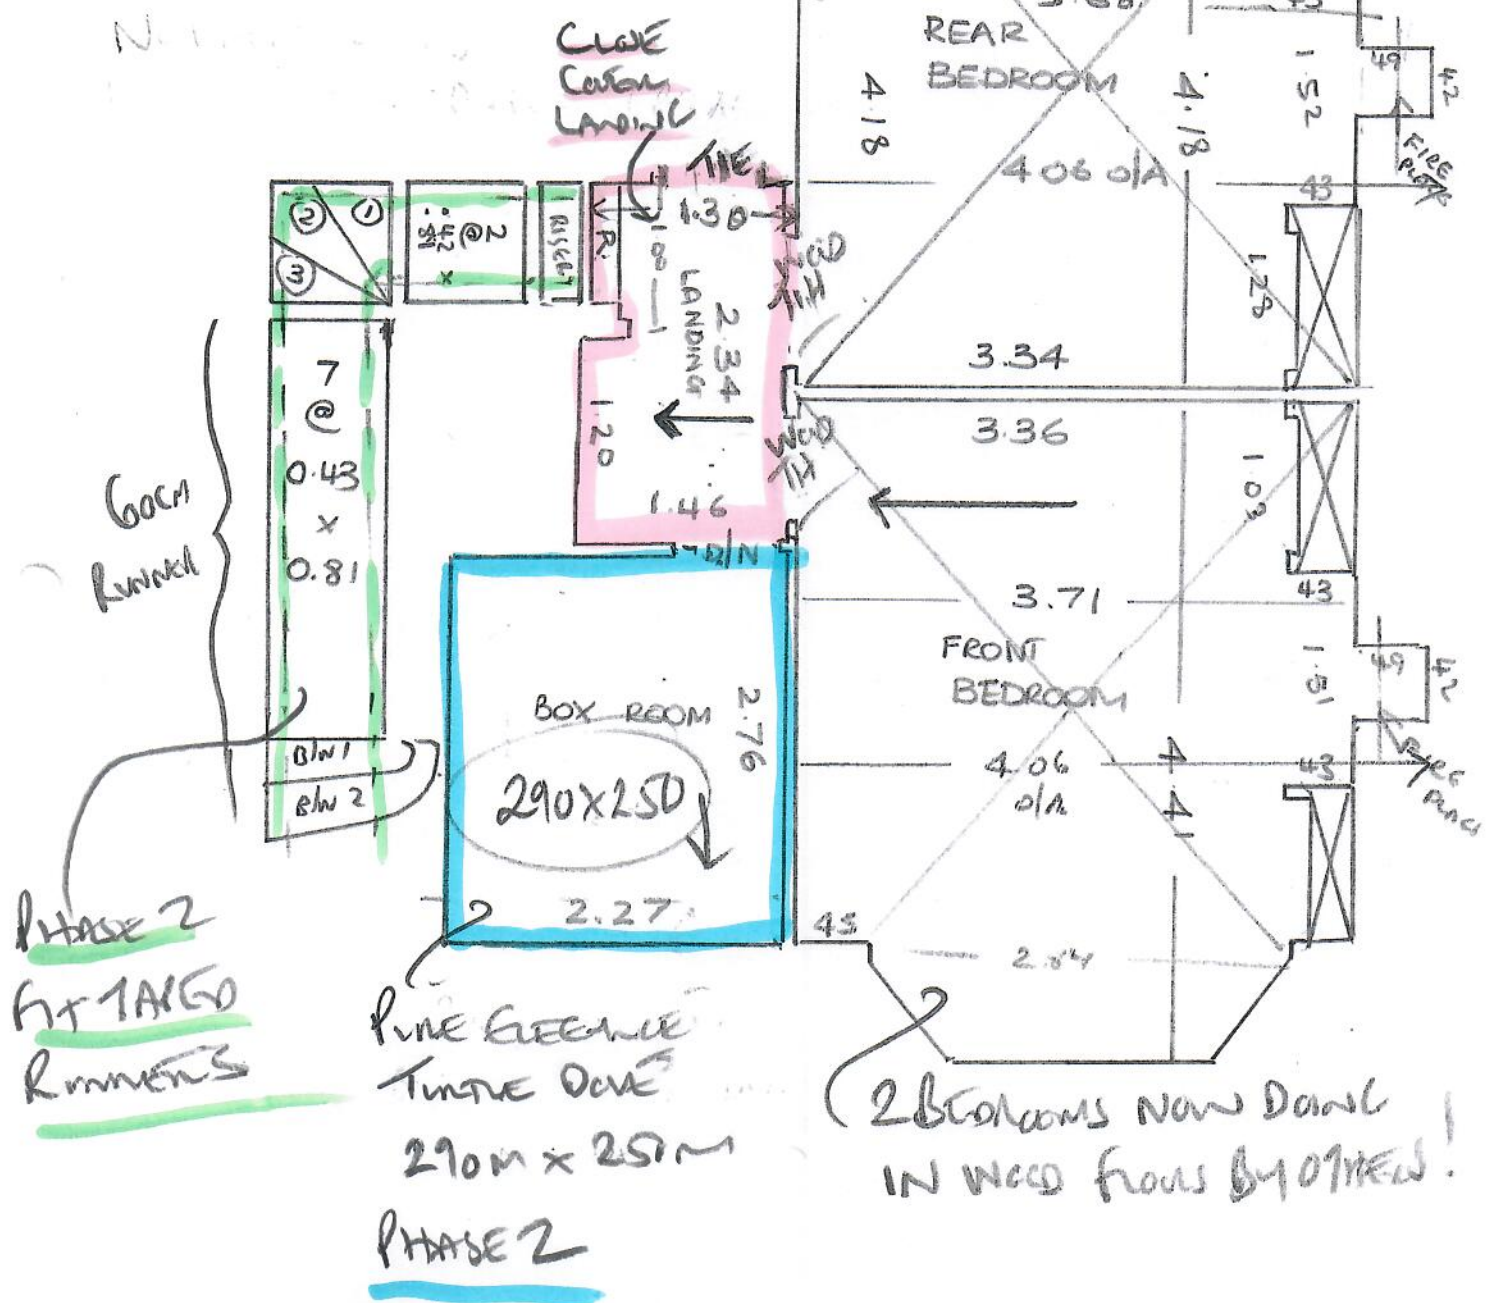

PHASE 2

PHASE 2 FIT LANDING

+ TAKEO RUNNERS

PHASE 2 FIT TAKEO RUNNERS

R19910
MCELIGOT
185 Queens LAD
SWING BOX

1 of 2

HAVANA
COACH HAV-26

PLAN 825 x 400

Baumr

PHASE 2 FIT
Box Bedroom

PURE ELEGANCE
TURTLE DOVE
290 x 250

7.25 m²

STAIRS

- RISER = 0.20 x 0.79
- 2 stairs = 0.42 x 0.81
- W1 = 0.64 x 0.94
- W2 = 0.68 x 1.10
- W3 = 0.66 x 0.78
- 7 stairs = 0.43 x 0.81
- B/N 1 - cap 0.35 x 0.86
- ss Band 0.18 x 0.99
- B/N 2 - cap 0.54 x 1.10
- 80 Band 0.15 x 1.48

R19910
 McElligot
 185 Queens Road.
 SW19 8NX
 07718-319382
 2 of 2

Phase 2
fit TARGO
Runners

Pine Greenance
 Turf Oak
 290m x 250m
Phase 2

2 Bedrooms now done
 in wood floors by other!