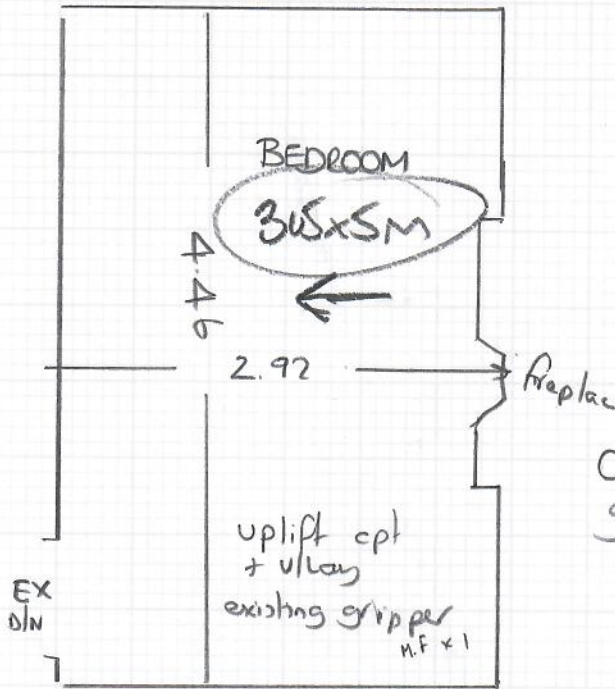

Job No: R 19912

Name: THOMAS

Address: 89 Woodside
SW19 7BA

Tel:

Sheet: 1 of 1

Bedroom

Tuscany
Colour Tus 625
Winter Maen

Carpet to be fitted under grate.

Tuscany Colour Tus 625

Winter Maen

305 x 500m

15.25m²