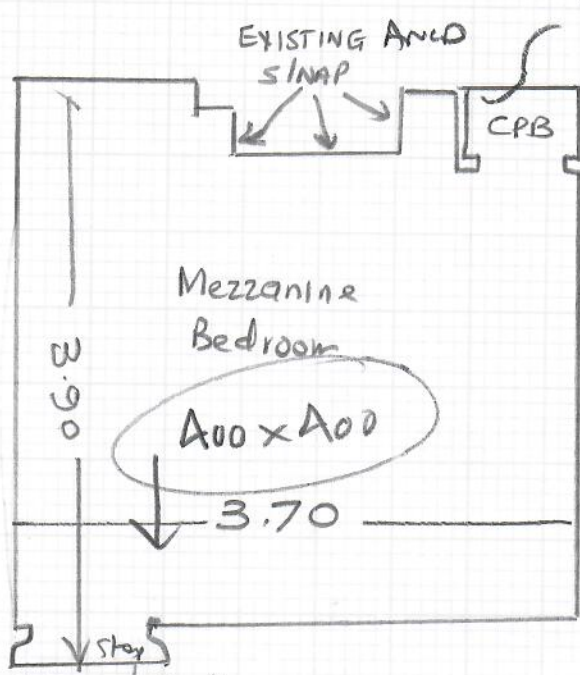

Job No: R19918
 Name: BESLEY
 Address: 120 Dora Road
 SW19 7HJ
 Tel: 07805-389872
 Sheet: 1 of 1

fit into
cubboard

GHEM1
 Colan GHL-08
 MADEIRA

A00 x A00

16m²

Cpt to go over stair lip

+ large mirror to be moved out of Room* by customer

Room - SHOULD BE CLEAR + EMPTY

EXISTING CARPET AND STAIR TO BE REMOVED