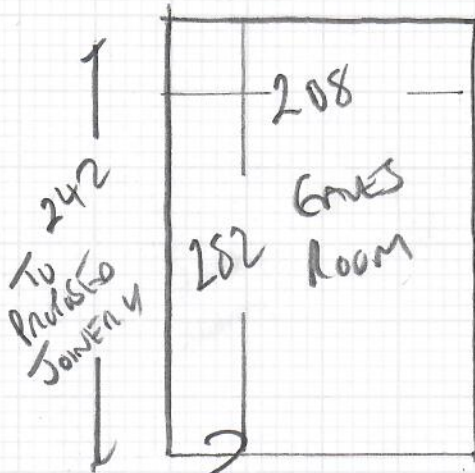

Job No: R19920
Name: SHIERS
Address: 39 STENOOR ROAD
SW200AN
Tel:
Sheet: 1 of 1

GAMES ROOM

GAMES ROOM
CAPTIVATION
COACH OCEANSIDE
290M x 2.50M

ACCESS VIA HATCH - NO DOOR!

SMALL HATCH TO CRAWL THROUGH!

ALSO RESTRICTED HEIGHT ONLY IN ROOM.