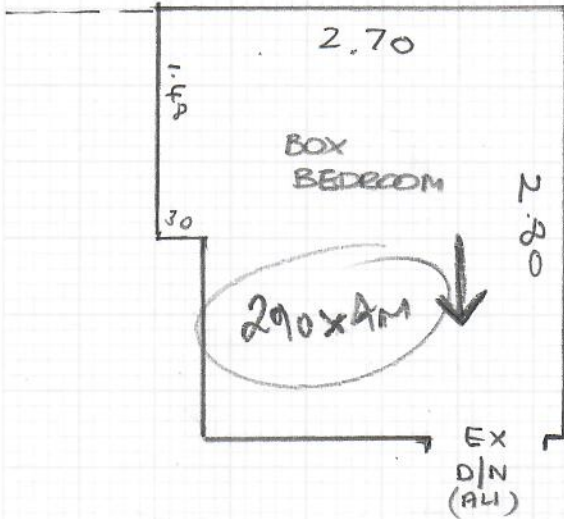

Job No: R19921  
 Name: HOWARD  
 Address: 6 POPLAR ROAD  
 SW19 3JR  
 Tel: 07795-173379  
 Sheet: 1 of 1

Bedroom

Brooklyn  
 Crown Bro-Wat Pine Linen

2.90m x 4.00m

2.90  
 LEAVE WARE ON  
 SIDE WITH CUSTOMER  
 TO MAKE UP  
 WRAPPED MATS