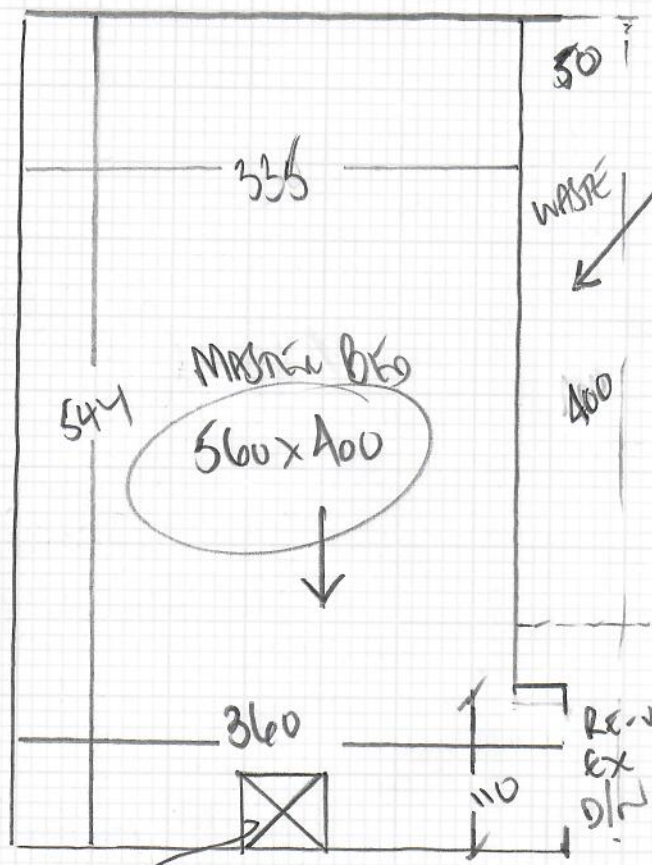

Job No: R19928
Name: JUDGE
Address: 43 MUSTYN ROAD
Tel: SW19 3LL
Sheet: 1 of 1

MASTER BEDROOM

TO MAKE HANDLINE
EASIER FINGER CAN
CUT OFF APPROX
50CM x 40CM IF
REQUIRED

RE-USE
EX BT FROM
DIN LANDING

BUILT IN CHEST
fit Around it

PURE ELEGANCE

COOL LINEN WASH

560 x 400