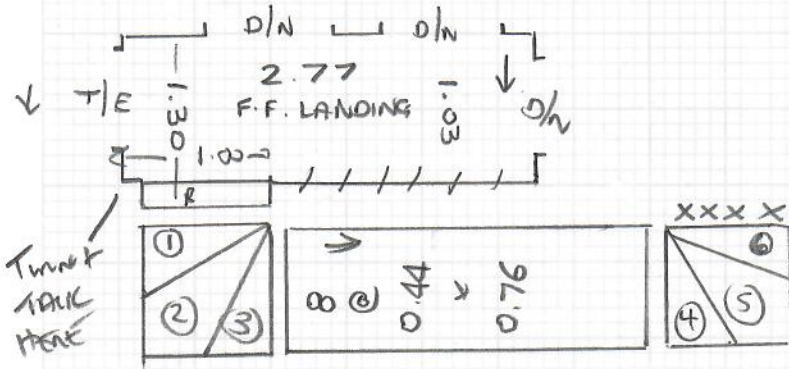

Job No: R19929  
 Name: Daulton  
 Address: 3A CAMBRIDGE AVE  
 SW20 0BX  
 Tel:  
 Sheet: 1 of 2

DONEGAN ELITE  
 COACH DENIM  
 DON-EB0

LAN 660 x 400

'MORE FRIDGE IN HALLWAY'

Job No: R19929  
 Name: Dolphin  
 Address: 34 Camberley Ave  
 SW20 0BA  
 Tel: 07752-346601  
 Sheet: 2 of 2

- W1 = 0.60 x 0.85
- W2 = 0.68 x 1.07
- W3 = 0.64 x 0.73
- W4 = 0.58 x 0.90
- W5 = 0.66 x 1.20
- W6 = 0.72 x 0.87