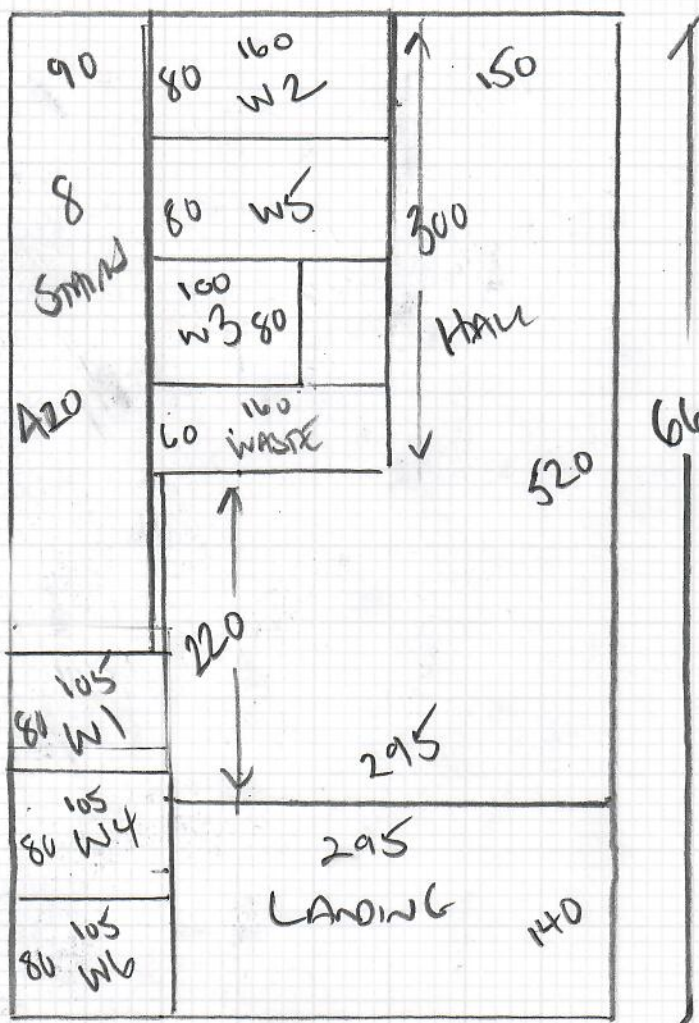

Job No: R19929  
 Name: Daulton  
 Address: 3A CAMBRIDGE AVE  
 SW20 0BX  
 Tel:  
 Sheet: 1 of 2

DONEGAN ELITE  
 COACH DENIM  
 DON-EB0

LAN 660 x 400

'MORE FRIDGE IN HALLWAY'

Job No: R19929  
 Name: Dolphin  
 Address: 34 Camberley Ave  
 SW20 0BA  
 Tel: 07752-346601  
 Sheet: 2 of 2

- W1 = 0.60 x 0.85
- W2 = 0.68 x 1.07
- W3 = 0.64 x 0.73
- W4 = 0.58 x 0.90
- W5 = 0.66 x 1.20
- W6 = 0.72 x 0.87