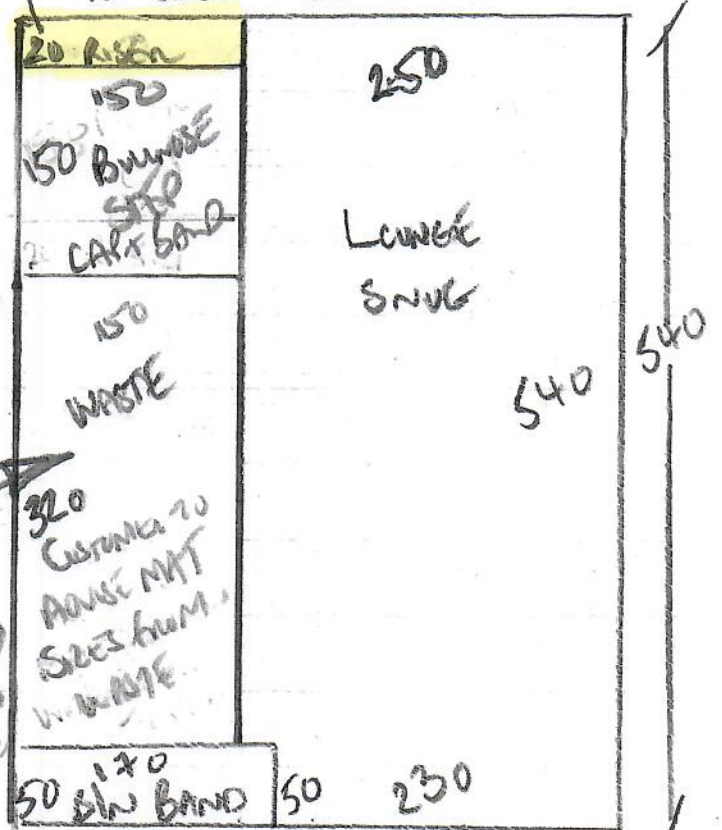

R19A21
 BRUNNEN
 7 ORCHARD LANE
 SINGAPORE

1 of 1

ELEMENTS DESIGN
 COLAR BRUSH, 26
 MARA ROOM

Cut Plan 540 x 400

What is the edge of Riser?

Riser
 10x70cm
 SH

CAP x BAND STEP

BAND 17 x 153

CAP 94 x 100

BAND 11 x 155

Riser 10 x 70

WALL MTS

1) 156 x 92cm

Leave WASTE
 with Customer
 for Mats

Cut Down Riser & Send for
 Top Edge to be Whipped

* PLEASE MARK TOP EDGE OF RISER AT WAREHOUSE *
 * PLEASE SEND IT FOR WHIPPING *