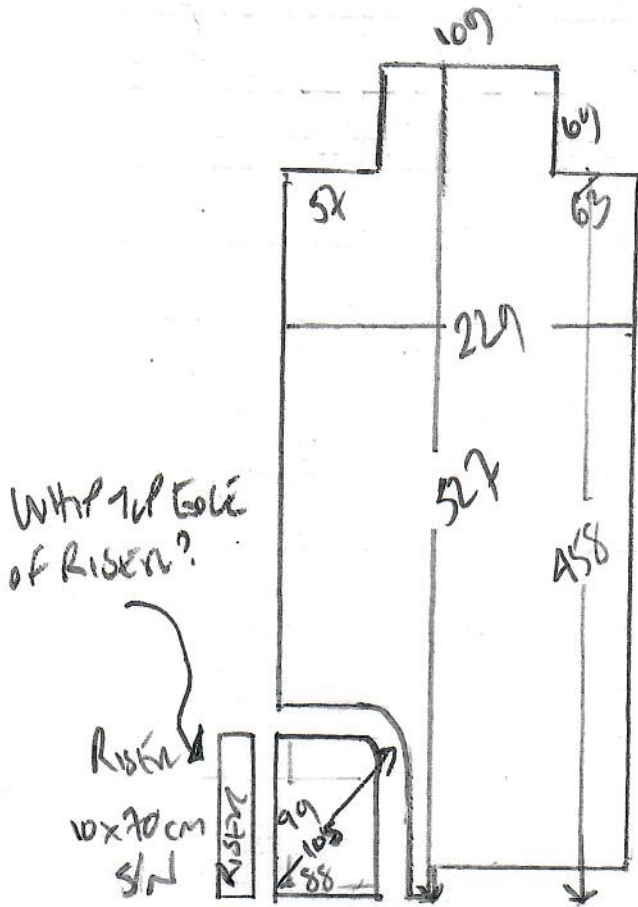

R19A21
 BRUNNEN
 7 ORCHARD LANE
 SINGAPORE

1 of 1

ELEMENTS DESIGN
 COLAR BRUSH, 26
 MARA ROOM

Cut Plan 540 x 400

What is the edge of Riser?

Riser
 10x70cm
 SH

CAP x BAND STEP

BAND 17 x 153

CAP 94 x 100

BAND 11 x 155

Riser 10 x 70

WALL MTS

1) 156 x 92cm

Leave WASTE
 with Customer
 for Mats

Cut Down Riser & Send for
 Top Edge to be Whipped

* PLEASE MARK TOP EDGE OF RISER AT WAREHOUSE *
 * PLEASE SEND IT FOR WHIPPING *