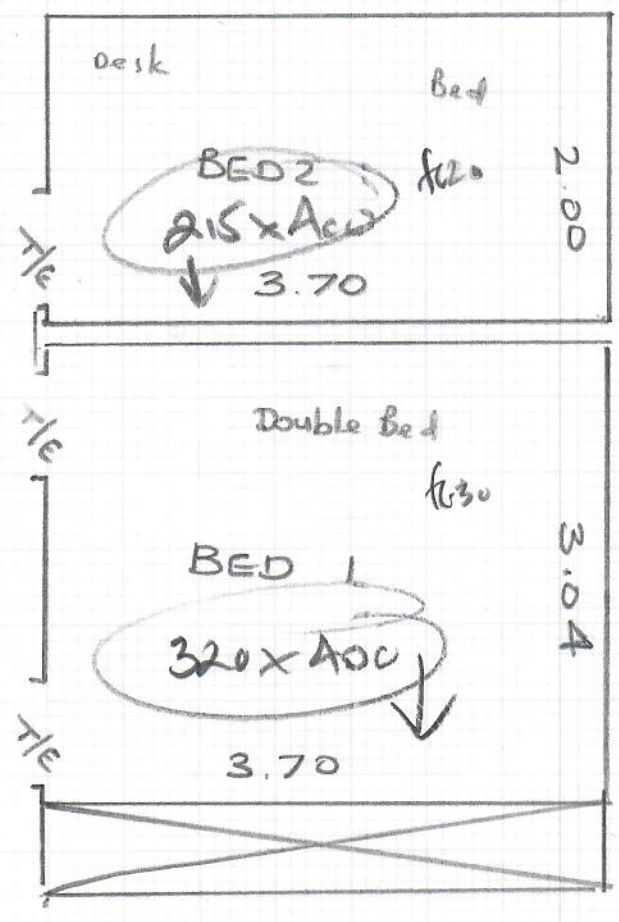

2 Bedrooms

Job No: R 19951
 Name: Baumfield.
 6 Lantern Court
 99 Worple Road
 SW20 8HB
 Tel: 02077-880606
 Sheet: 1 of 1

RUGLAND 1MST 'A002'
 COLORED DOTTED WHITE RNDU.34
 215 x Acum
 320 x Acum

Woo floor
 in hallway

Rug size for Lounge

Maximum floor space 3.10 x 2.30

Rug to be SEPARATE ORDER.