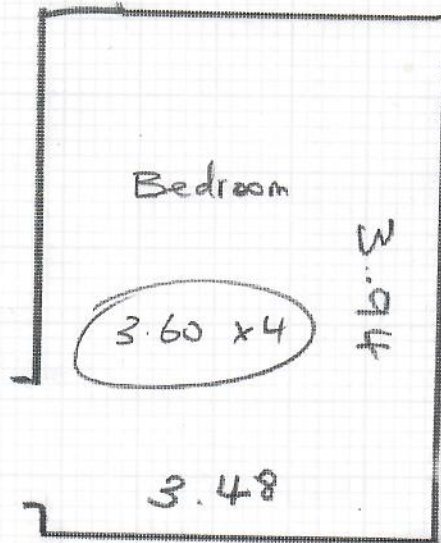

Job No: R19956
Name: HARDING
Address: 49 Elmwood Drive
EPSOM KT17 2NL
07980-622237 (200)
Sheet: 1 of 1

DANGEROUS BEDROOM

EATON '50'
EAT - 513

ITALIAN STONE
3600 x 4000

This skirting being removed prior to wardrobes being built on top of carpet
= a gripper up to wall

JASON HAMMOND (PAPER FRAMES)
TO FIT HANDSCAMS AS 'BRIMSTERS'
WHEN HE INSTALS SOME PROOF FROM INT!