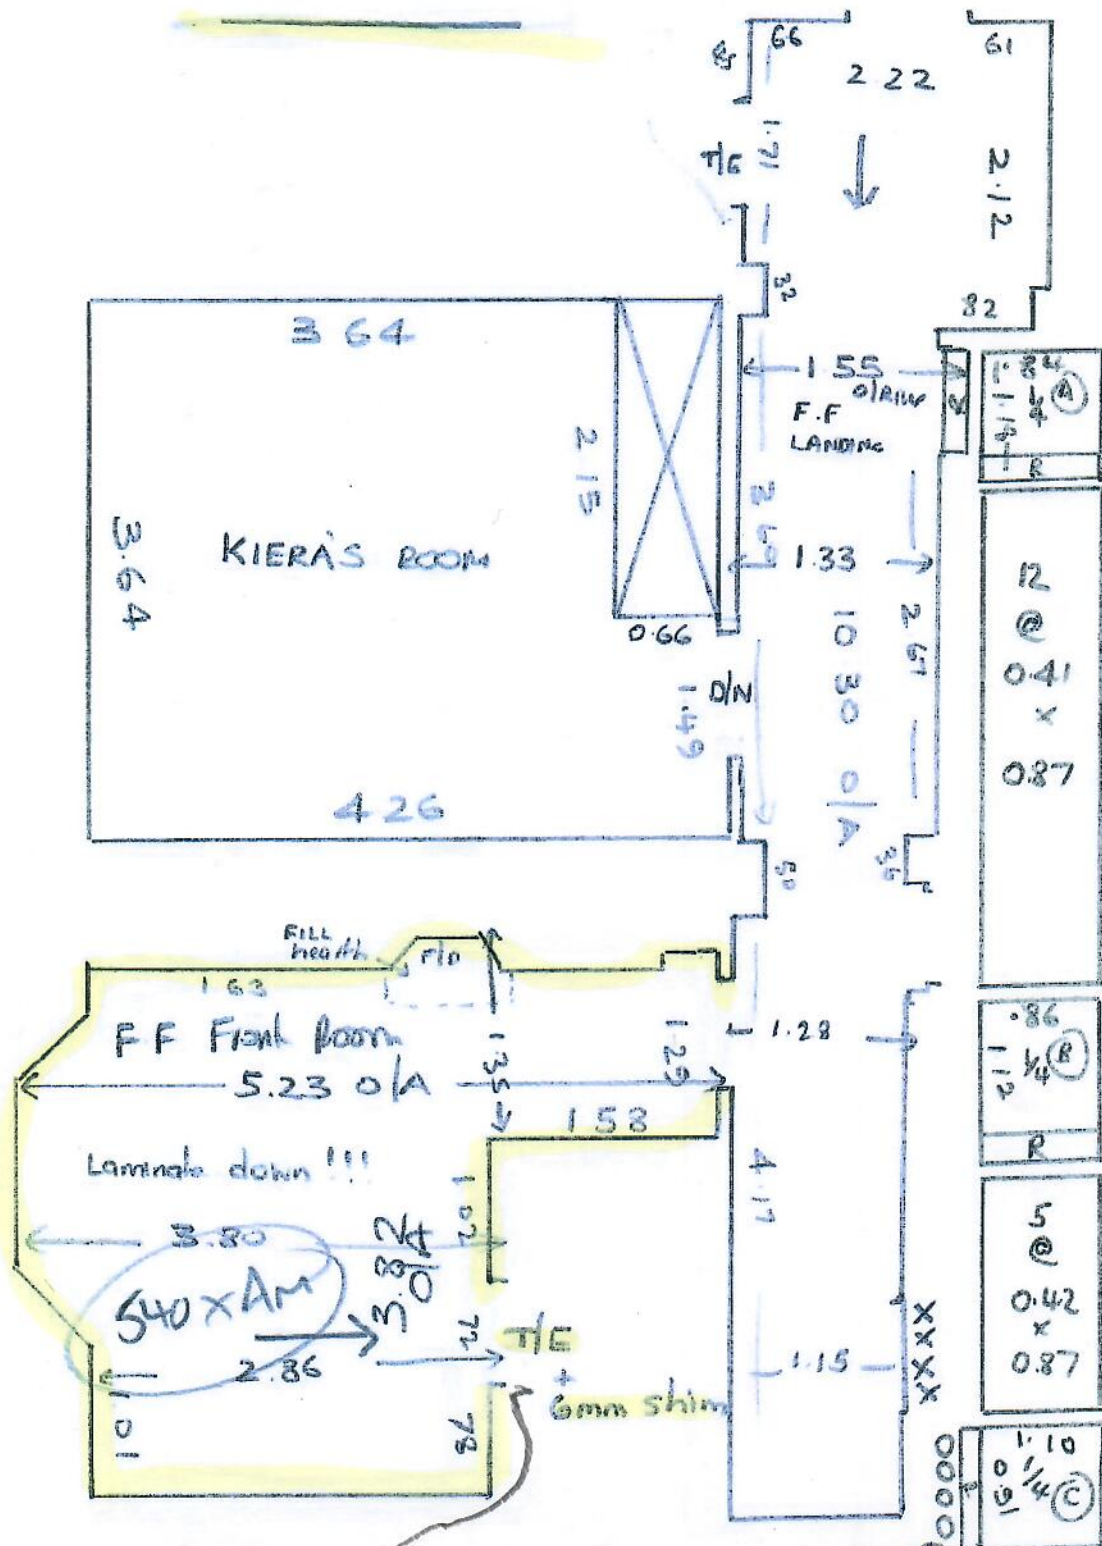

②
First floor front bed

ELMOJIAN DIVINE
LOWRIE PLACE

540 x Acom

PHASE 4
Front Bed
ONLY

R 19897
PROBERT

1 of 1

27m length of A10 bursted stainless at step