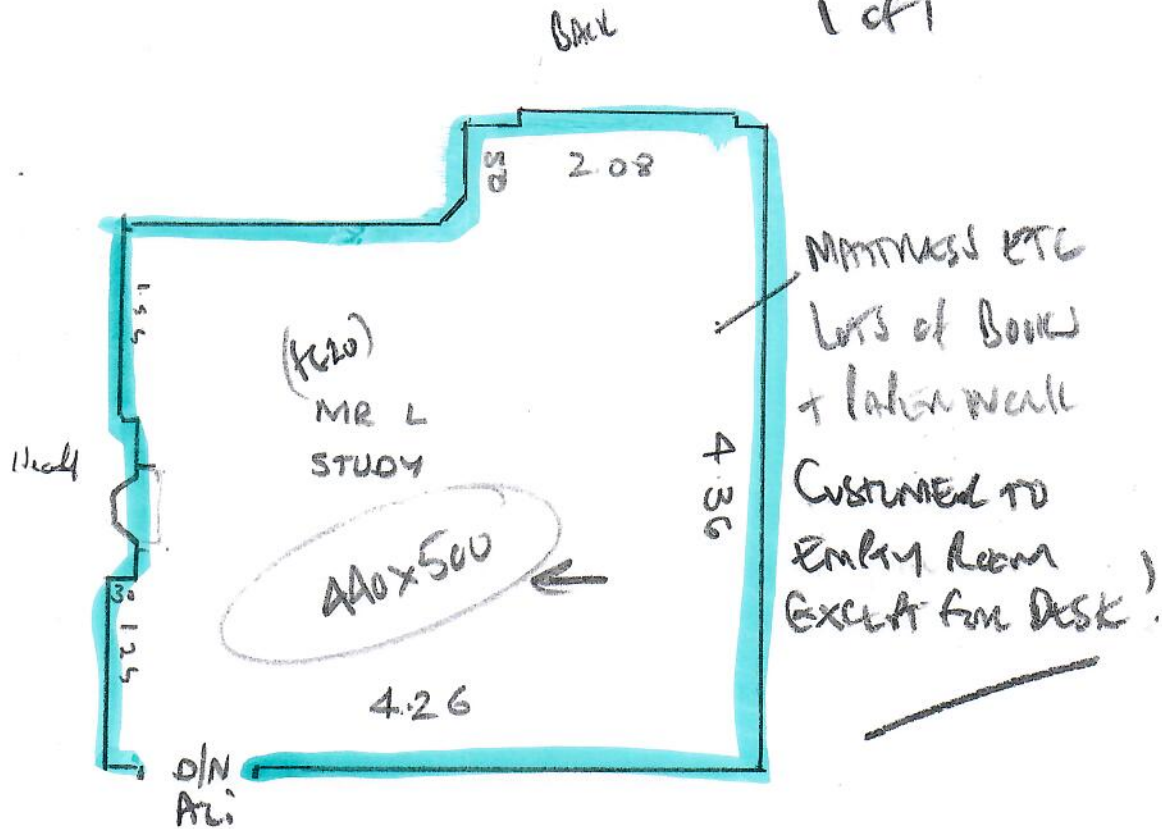

ELYSIAN CELESTIAL  
Coral Kabilita

MR L SNOW 440 x 500  
MRS L SNOW 420 x 400

R 19932  
LASOKA  
65 Cambridge Rd  
SW20 0PX  
020-8947. 9264  
1 of 1

PHASE 1  
13-1-26

2 X NO PIN GUILLET + FASTENERS for 2 Humans