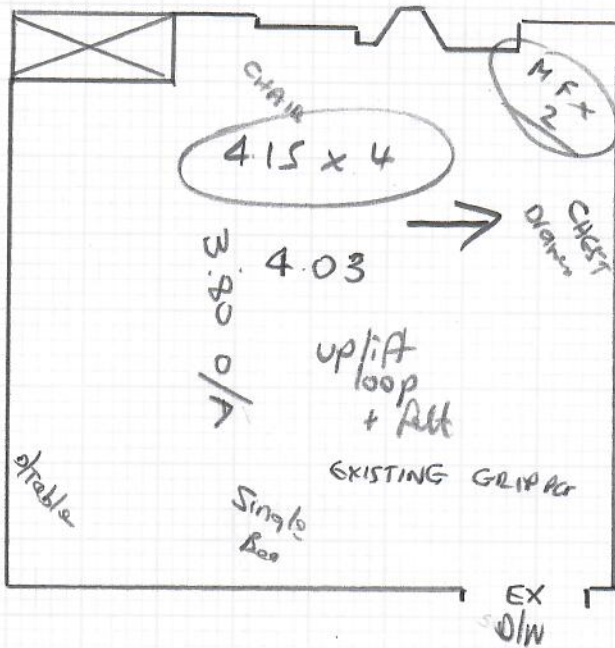

Job No: R19933
Name: LINK
Address: 8 Lancaster Road
SW19 5DD
Tel: 07748-695787
Sheet: 1 of 1

BEDROOM
NATURAL WOOL 'BLAIR'
COVER SOFA

4.15 x 4.00M

16 sqm u/lam.

FURNITURE - SIMONE BED, CHEST DRAWERS, VANITY TABLE
UPHOLSTERY + DISPOSE OF EXISTING CARPET + FELT UNDERLAY
USE EX GRIPPS + 2 x NEW STILLS!