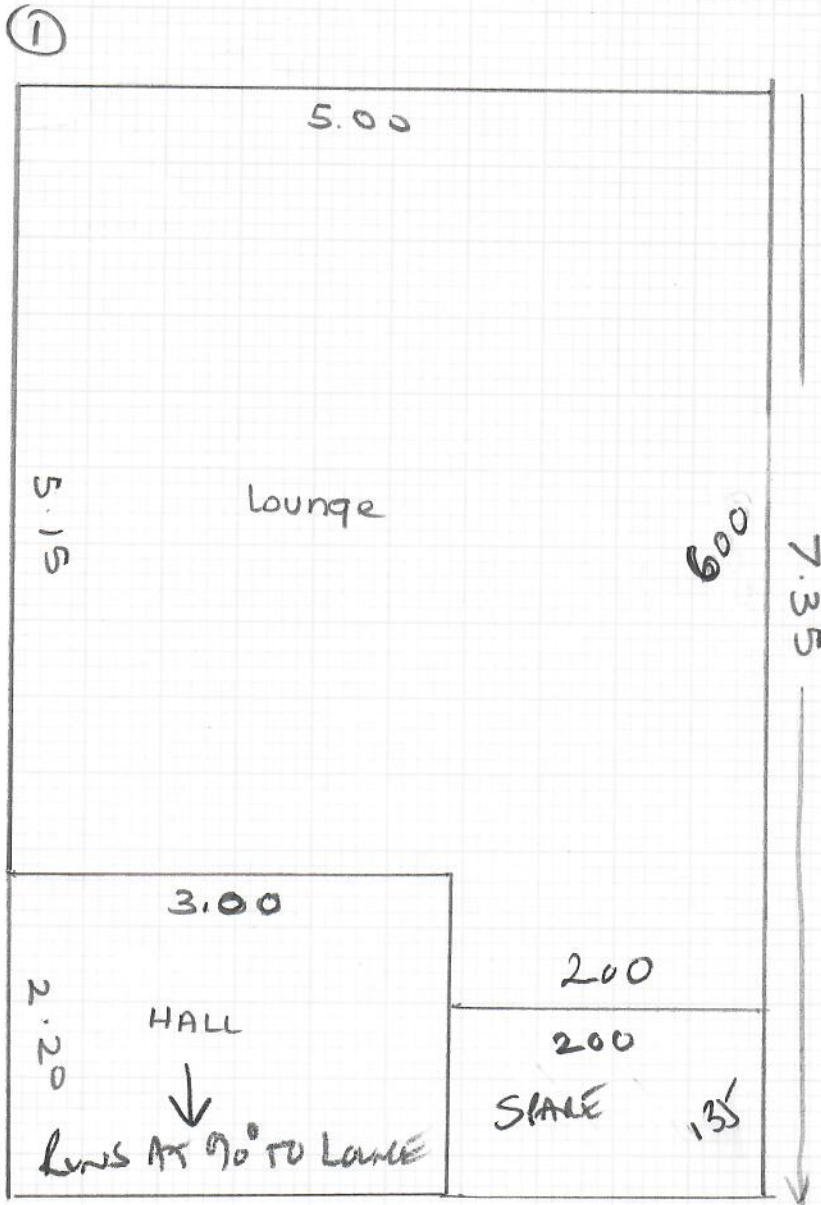

Job No: R19936  
Name: KITE  
Address: flat 3A  
328 Kingston Road  
Tel: SW2086U  
Sheet: 1 of 2

HOMESPUN 45  
COL HOM-4501

① 7.35 x 5

36.75m<sup>2</sup>

5.30 x 5.00 = 29m<sup>2</sup>  
2.00 x 1.35 = 2.70m<sup>2</sup>

Job No: R19936  
Name: KITE  
Flat 34, 328 Kingston Rd  
SW20 8BU  
Tel: 07956-698754  
Sheet: 2 of 2

\* Customer is AWARE THAT FIVE DIMENSION \*  
IN HALLWAY RUNS AT 90 DEGREES TO LOUNGE \*

F10