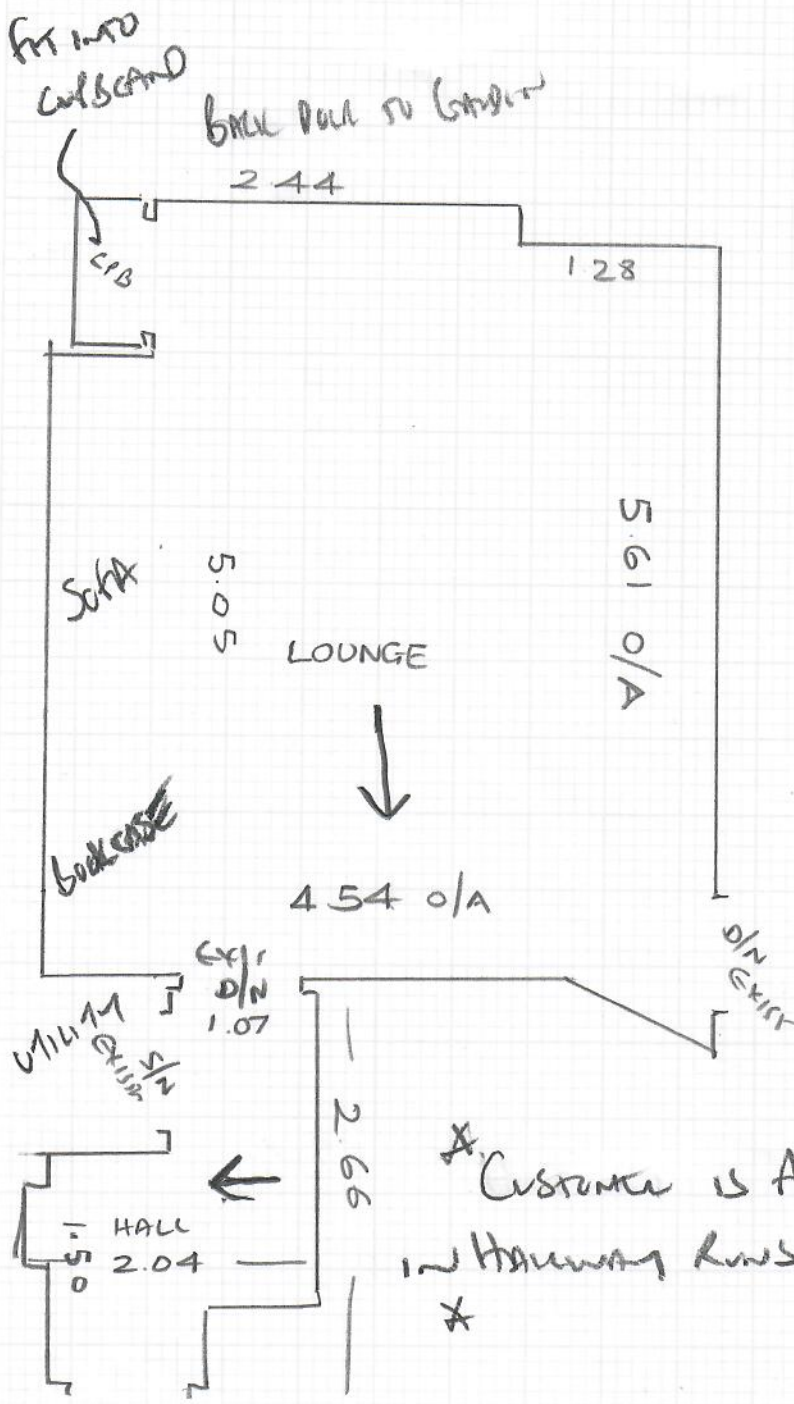

Job No: R19936  
Name: KITE  
Address: flat 3A  
328 Kingston Road  
Tel: SW2086U  
Sheet: 1 of 2

HOMESPUN 45  
COL HOM-4501

① 7.35 x 5

36.75m<sup>2</sup>

5.30 x 5.00 = 29m<sup>2</sup>  
2.00 x 1.35 = 2.70m<sup>2</sup>

Job No: R19936  
Name: KITE  
Flat 34, 328 Kingston Rd  
SW20 8BU  
Tel: 07956-698754  
Sheet: 2 of 2

\* Customer is AWARE THAT FIVE DIMENSION \*  
IN HALLWAY RUNS AT 90 DEGREES TO LOUNGE \*

F10