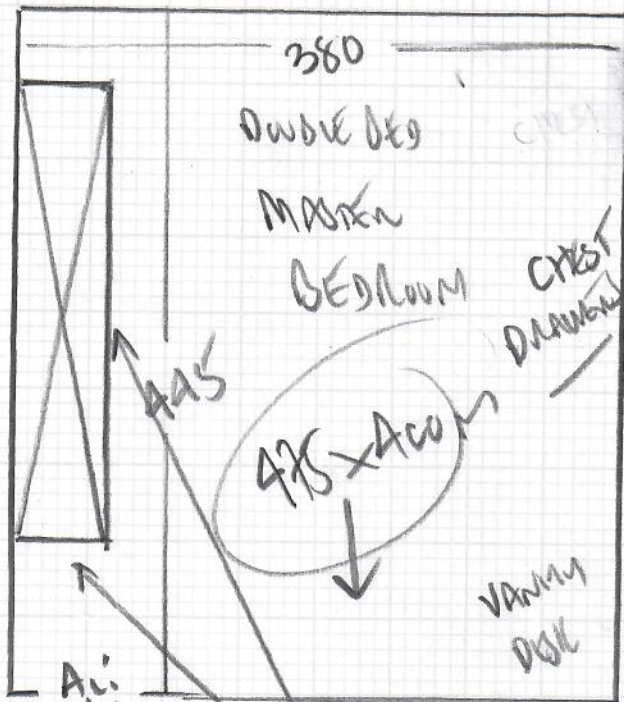

Masren Bedroom

Job No: R19938
Name: NATIEN
Address: 9 Westbury Avenue
CAMBRIDGE
Tel: 617 110 0021
Sheet: 1 of 1

Taken '10'
Color 109

5.90m x Accm 'Kau End'
Cut Down at Warehouse
To 4.75m x Accm
Before taking to site!

FILE STANDING WARDROBES TO BE CUT AROUND
FIT NEW GRIPPER AROUND THESE WARDROBES!
LIFT + DISPOSE OF EXISTING MATERIALS.