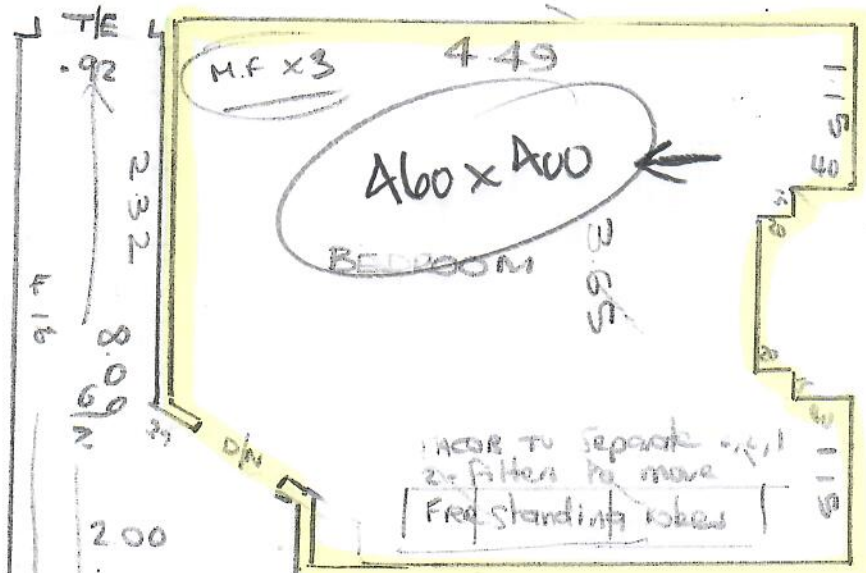

R19944

Wright

20 Venn Street

SW4 OAT

07713-234943

FIRST FLOOR

Kitchen

TOP TO FIRST

Quite separate include if FF wasteful