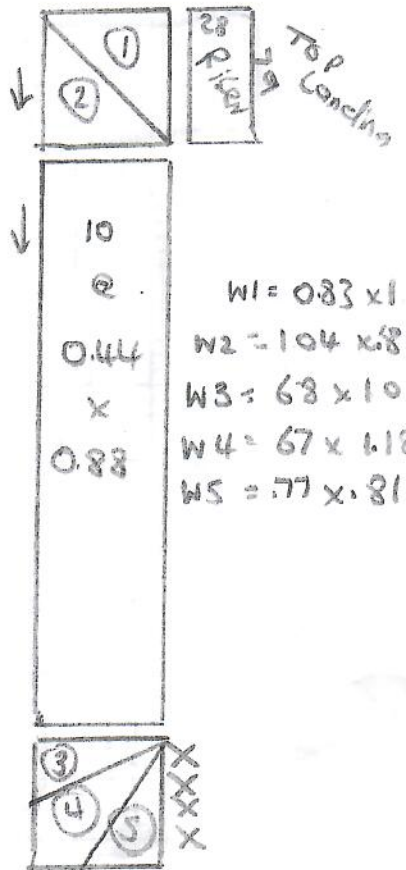

R19944

Wright

20 Venn Street

SW4 OAT

07713-234943

FIRST FLOOR

Kitchen

TOP TO FIRST

Quite separate include if FF wasteful