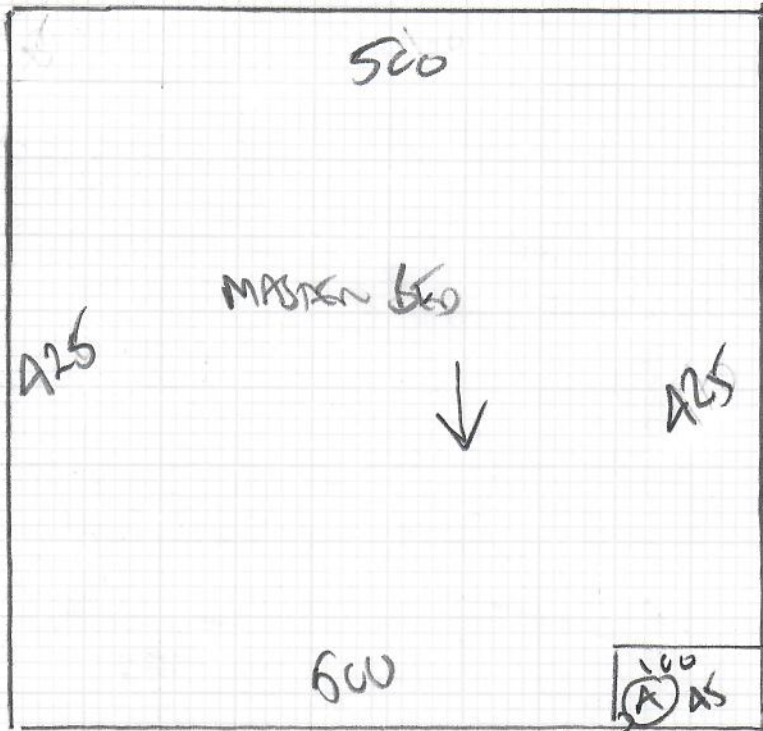

Job No: R19947
 Name: BIGGS-DANSON
 Address: 1A STANTON ROAD
 SW20 8LJ

Tel:
 Sheet: 1 of 2

MASTER BED ROOM

SEAM TO RECESS

Clawburré

Color CLA-004

PLAN 470 x 500

235m²

FIXED
 BESIDE WARDROBES

OR
 WITHOUT SEAM TO RECESS

570 x 500

285m²