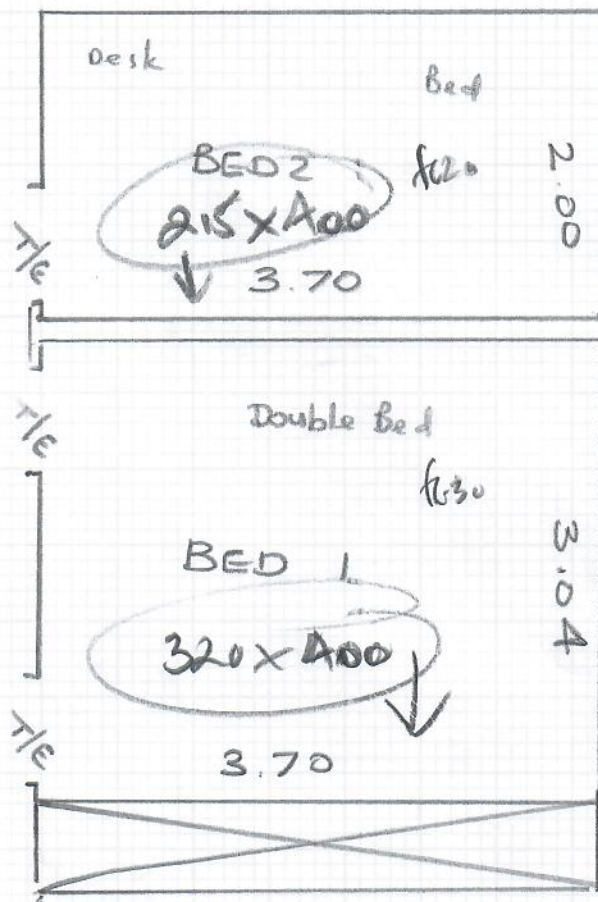

2 Bedrooms

Job No: R 19951  
 Name: Baumfield.  
 6 Lantern Court  
 99 Worple Road  
 SW20 8HB  
 Tel: 02577-880606  
 Sheet: 1 of 1

RUGLAND 1MST 'A002'  
 COLORED DORSEY WHITE R.N.A. 34

215 x 400  
 320 x 400

Washroom  
 in hallway

Rug size for Lounge

Maximum floor space 3.10 x 2.30

Rug to be SEPARATE ORDER.