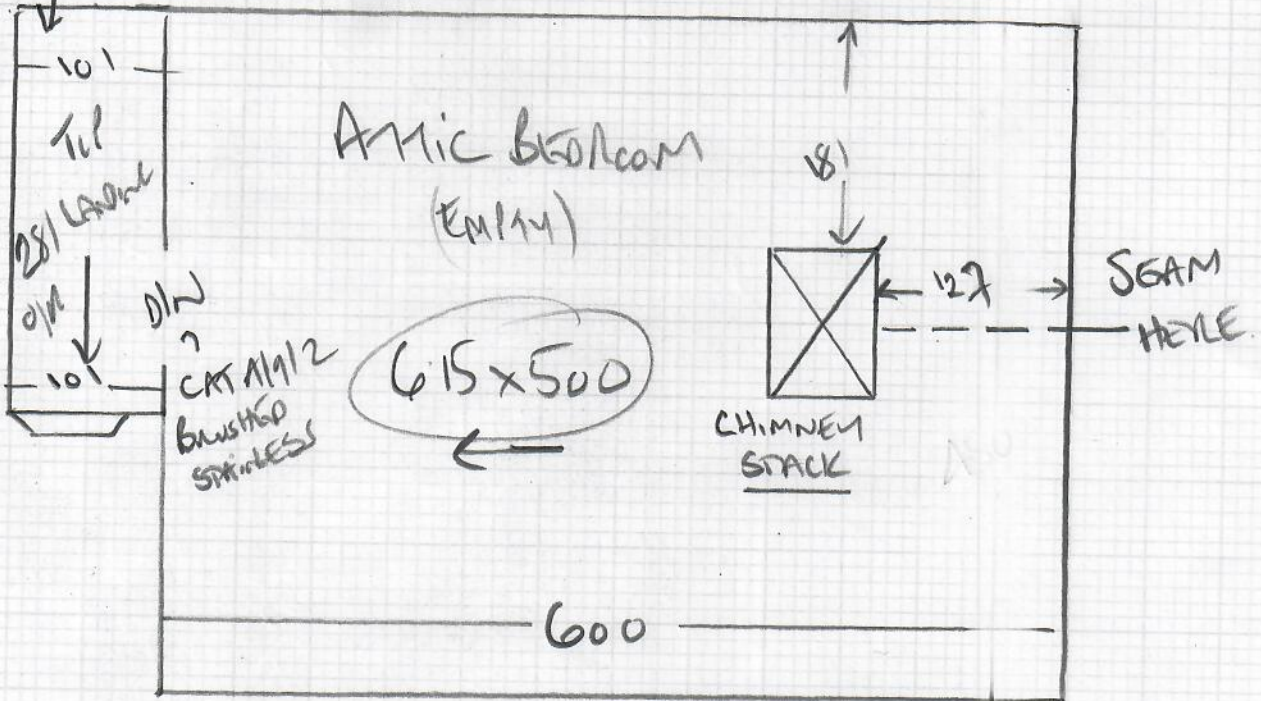

* FIT TILE EDGE DOORBAN
 TO 1ST FLOOR BEDROOM *

mrcarpet
 DESIGNS FOR FLOORS
 Job No: R19959
 Name: MORRIS
 Address: 40 STENNEN ROAD
 SW19 3HN
 Tel:
 Sheet: 1 of 1

TOP LANDING CARPET (FINE LACE SMILE)
 IS ON SITE (LEFT ON 19-11-25)
 (COULD NOT FIT ON LAST VISIT
 AS PLASTERERS WERE ON SITE)

Attic Room

VIBORG - CARPET VIB-005 OFFHAKK
6.15 x 5.00

TOP LANDING CARPET IS FINE LACE SMILE
 LEFT ON SITE 19-11-25 JOB NO R19894
 FIT NEW UNDERLAY GRIPPER + DOORBAN
 ON TOP LANDING

* ALSO FIT TILE EDGE ALSO BRUSHED STAINLESS TO 1ST FLOOR BEDROOM *