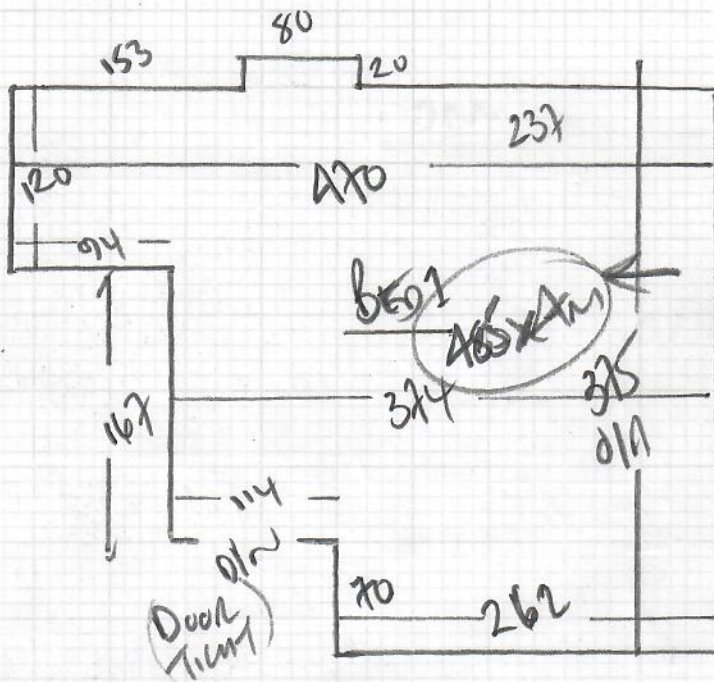

Bedroom 1 + Bedroom 3 ONLY

Job No: R19963
 Name: CHARLES PUGH
 Address: 70 HORN SIDE
 ESTER
 Tel: KT10 9TF
 Sheet: 1 of 1

Hudson
 Colour HUD-102
 STONE 372

BED 1 485 x 171
 BED 3 275 x 171
 760 x 171

304sqm²