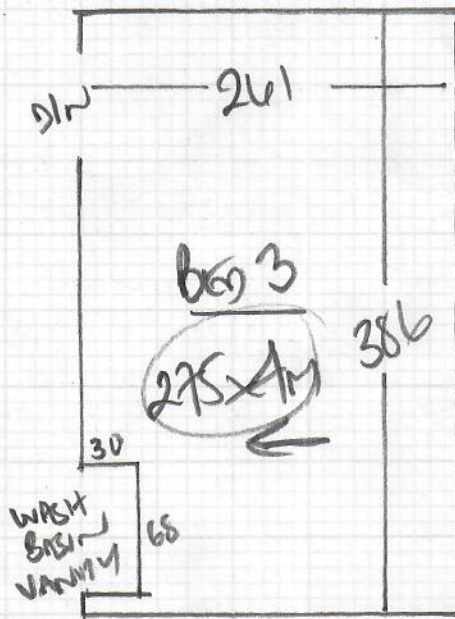

Bedroom 1 + Bedroom 3 ONLY

Job No: R19963
 Name: CHARLES PUGH
 Address: 70 HORN SIDE
 ESTER
 Tel: KT10 9TF
 Sheet: 1 of 1

Hudson
 Colour HUD-102
 STONE 372

BED 1 485 x 171
 BED 3 275 x 171
 760 x 171

304sqm²