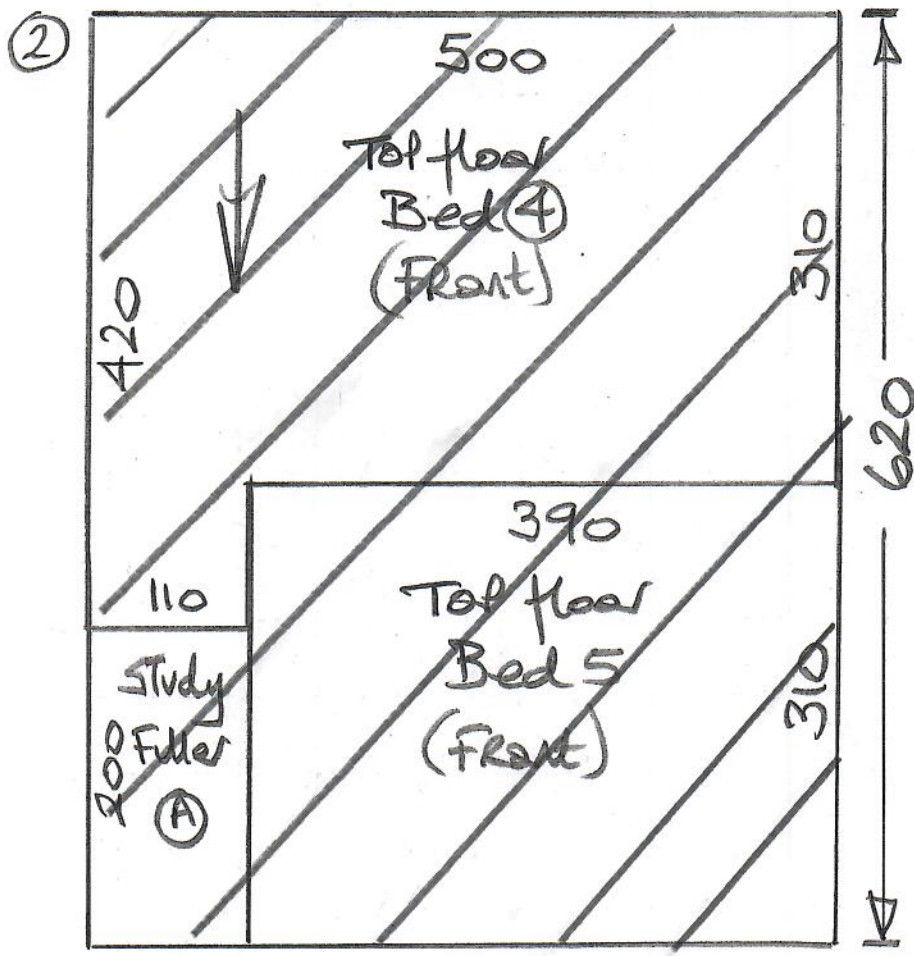

23/4 - Matt + Andy
 Deliver CARPET only
 R19967
 Lifestyle projects

Pure Elegance
Col. Turtle Dove

~~FF Cinema Rm 620 x 400~~
~~FF Bed 2 345 x 400~~
 965×400
 $= 38.60 \text{m}^2$

Cut Plan 1 575 x 500
~~Cut Plan 2 620 x 500~~
~~Cut Plan 3 270 x 500~~
 1465×500
 $= 73.25 \text{m}^2$

Total = 111.85m²

v/Lay = 106m²

Damien to Cut down on Thursday Morning