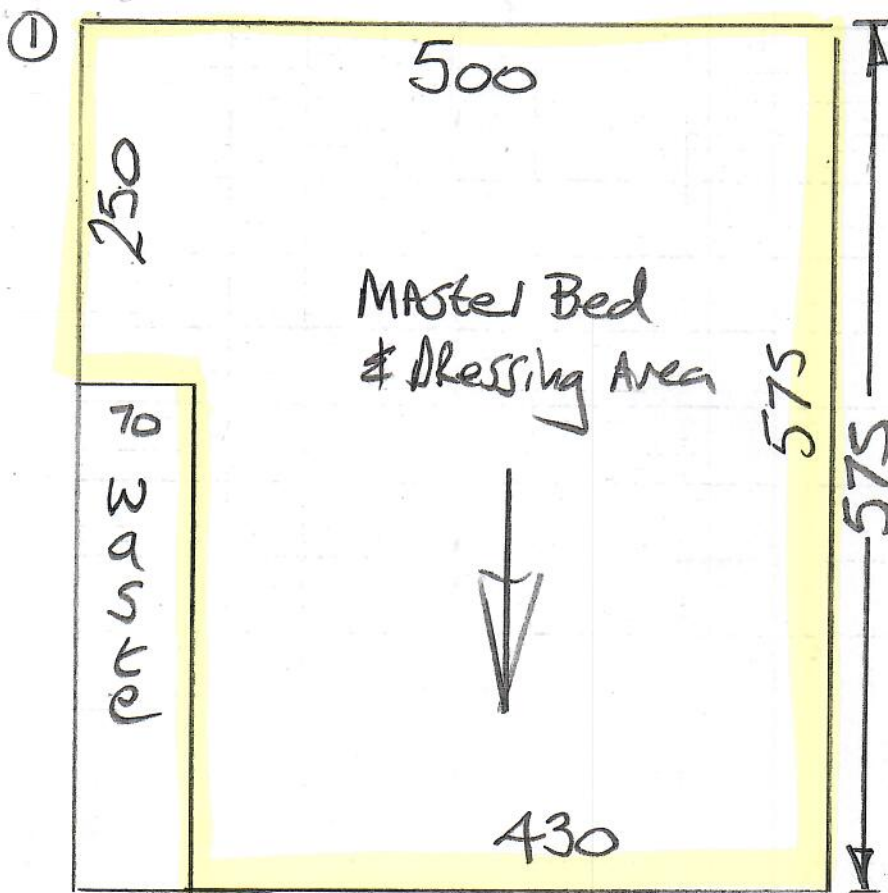

2414 - Damien  
 = Fit M/Bed  
 R19967  
 Lifestyle projects

lot 2

Pure Elegance  
Col. Turtle Dove

~~FF Cinema Rm 620 x 400~~  
~~FF Bed 2 345 x 400~~  
 965 x 400  
 = 38.60m<sup>2</sup>

Cut Plan ① 575 x 500  
~~Cut Plan ② 620 x 500~~  
~~Cut Plan ③ 270 x 500~~  
 1465 x 500  
 = 73.25m<sup>2</sup>

Total = 111.85m<sup>2</sup>

u/Lay = 106m<sup>2</sup>

Damien to cut down on Thursday Morning