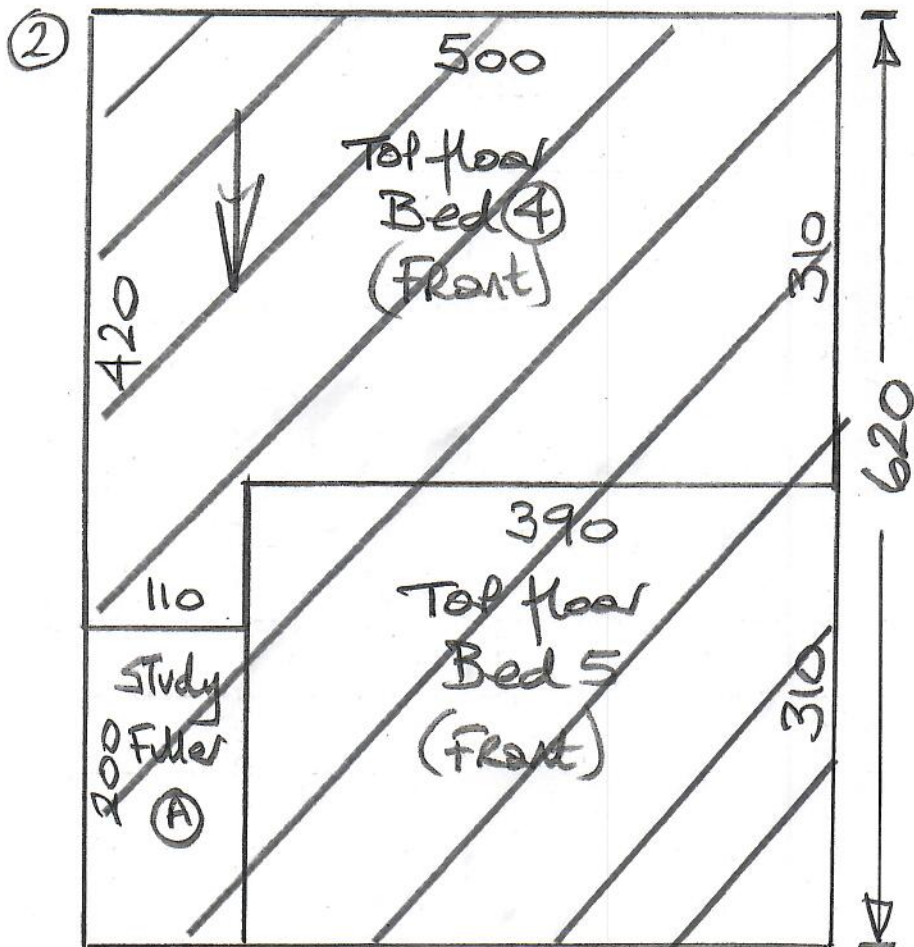

2414 - Damien  
 = Fit M/Bed  
 R19967  
 Lifestyle projects

lot 2

Pure Elegance  
Col. Turtle Dove

~~FF Cinema Rm 620 x 400~~  
~~FF Bed 2 345 x 400~~  
 965 x 400  
 = 38.60m<sup>2</sup>

Cut Plan ① 575 x 500  
~~Cut Plan ② 620 x 500~~  
~~Cut Plan ③ 270 x 500~~  
 1465 x 500  
 = 73.25m<sup>2</sup>

Total = 111.85m<sup>2</sup>

u/Lay = 106m<sup>2</sup>

Damien to cut down on Thursday Morning