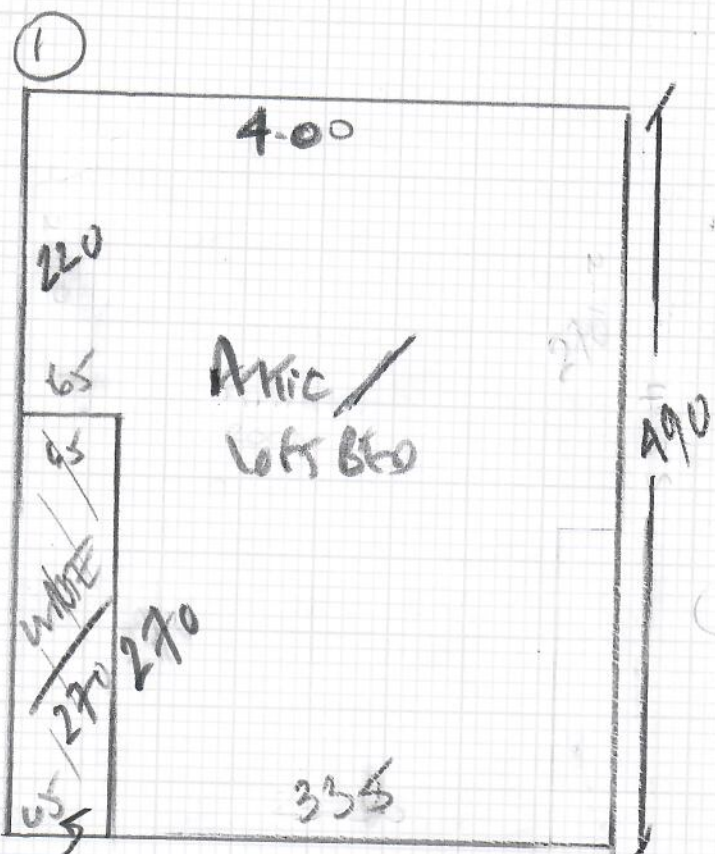

Job No: R19974  
 Name: KING  
 Address: 221 SUMPAUL ROAD  
 SWIGBY  
 Tel:  
 Sheet: 1 of 2

LINCOLN (GRACE)  
CORAL LINO (RADIANT)

① 4.00 x 2.90

Cut down at water tank to make handling easier  
 CUTTING PLAN DONE AS ON 2<sup>nd</sup> FLOOR  
 AND NARROW STAIRS WITH WINDERS TO ACCESS

Job No: R19974  
 Name: KING  
 221 South Park Road  
 SW19 8RY  
 07725-100461  
 Sheet: 2 of 2

ROOM STACKED WITH FURNITURE!  
 MUST BE CLEARED AHEAD FROM GLO + CHEST  
 BOOKCASE MUST BE EMPTY + CLEARED