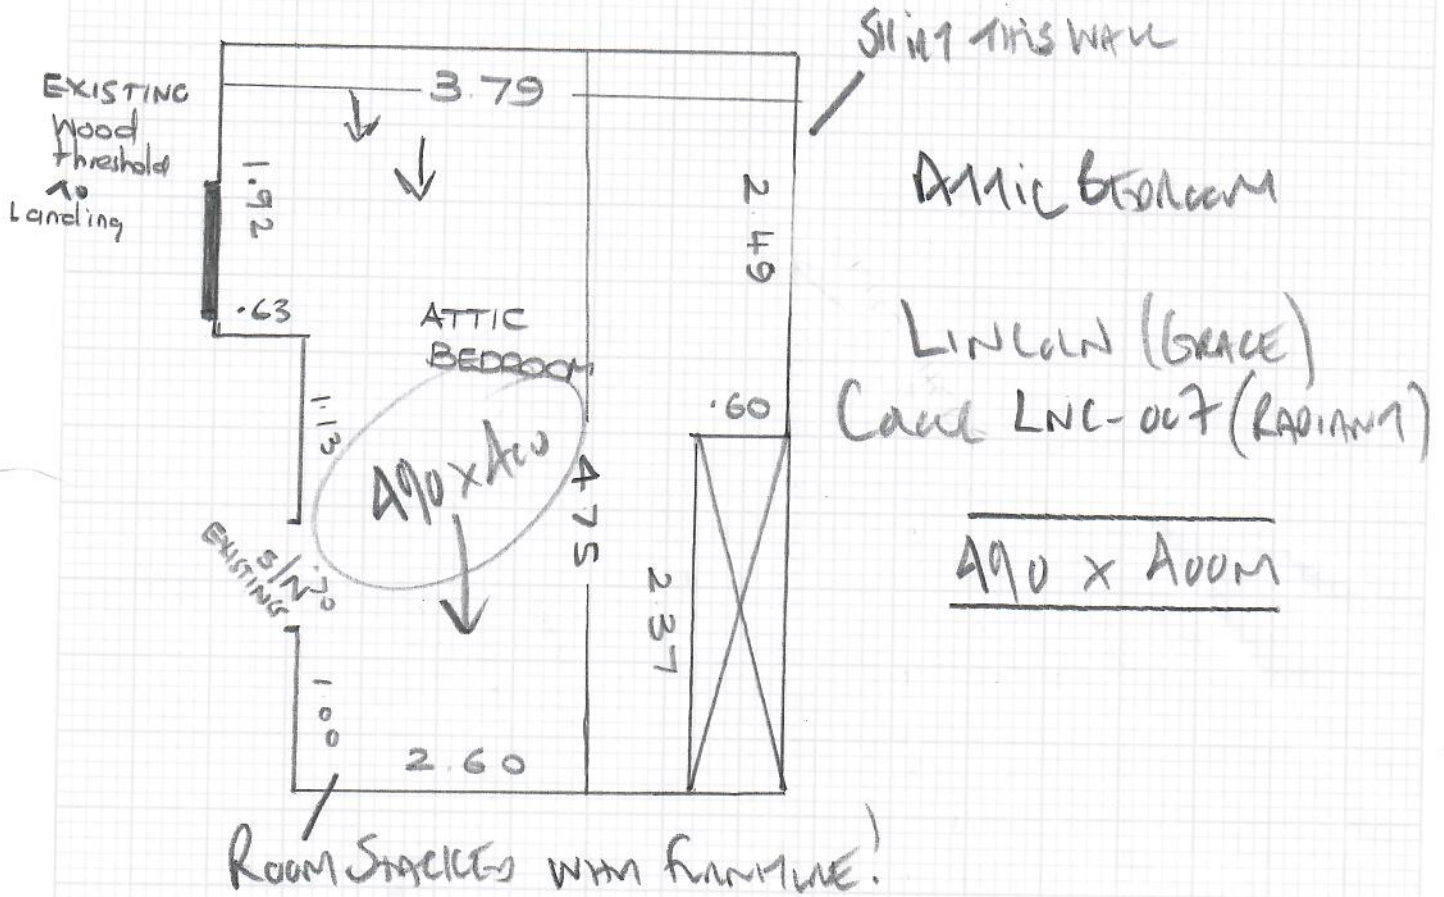

Job No: R19974  
 Name: KING  
 Address: 221 SUMPAUL ROAD  
 SWIGBY  
 Tel:  
 Sheet: 1 of 2

LINCOLN (GRACE)  
CORAL LINO (RADIANT)

① 4.00 x 2.90

Cut down at water tank to make handling easier  
 CUTTING PLAN DONE AS ON 2<sup>nd</sup> FLOOR  
 AND NARROW STAIRS WITH WINDERS TO ACCESS

Job No: R19974  
 Name: KING  
 221 South Park Road  
 SW19 8RY  
 07725-100461  
 Sheet: 2 of 2

ROOM STACKED WITH FURNITURE!  
 MUST BE CLEARED AHEAD FROM GLO + CHEST  
 BOOKCASE MUST BE EMPTY + CLEARED