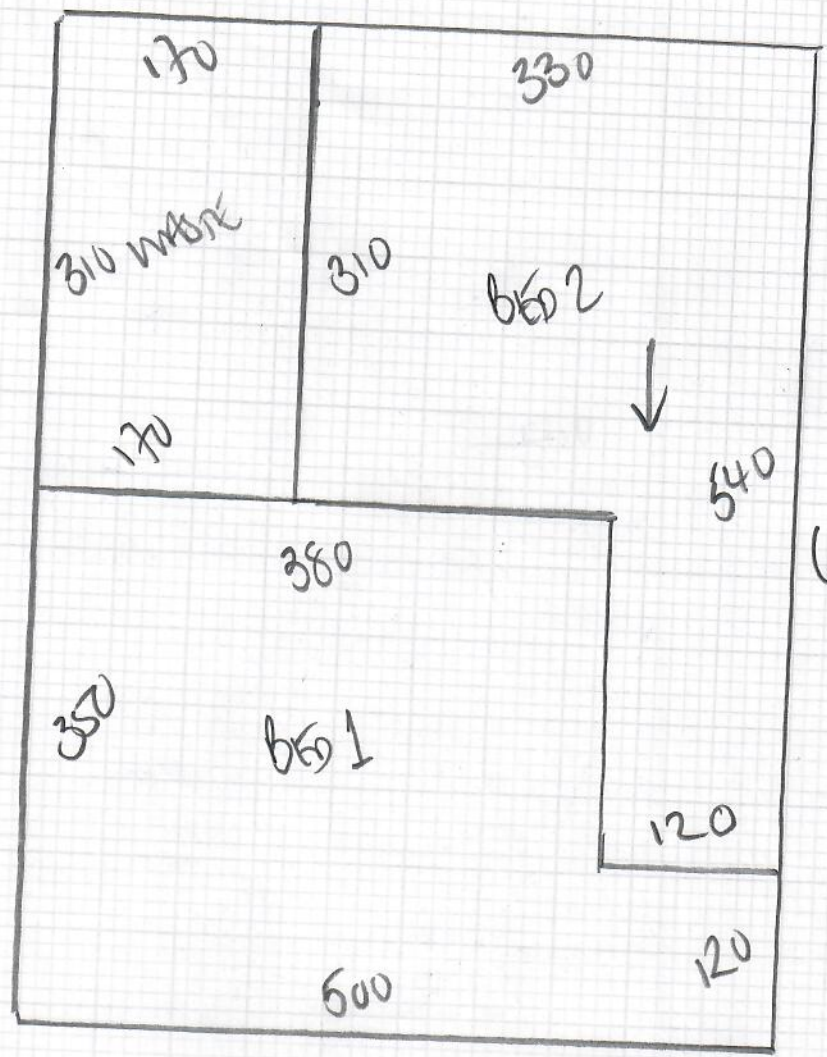

Job No: R109975
 Name: PETRIA'S
 Address: 90 LUCIE WHITE + CO
 8 DEE HOUSE
 Tel: MANGATEAPE K1250N
 Sheet: 1 of 2

Breakup
 Coral Bro. Way
 on Bro. Way

RAW 1 660 x 500
 Laminé 555 x 500
1215 x 500

60 x 5m²

HALL A 270 x 200
 HALL B 150 x 200
420 x 200

1680m²

TOTAL 7755m²

Job No: R19975
 Name: **LOUISIE**
 Address: **8 DEE HOUSE**
MAY BATE AVE
SUN

Sheet: 2 of 2