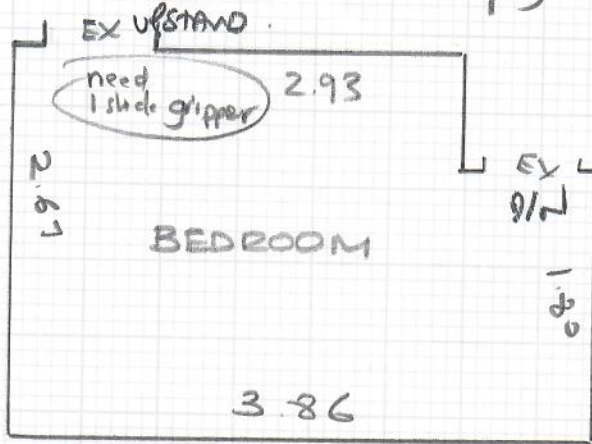

Job No: R19979
 Name: VARNA
 Address: 2 Reynolds Road
 New Malden KT3 5NE
 Tel: 07534-473240
 Sheet: 1 of 1

* ceramic tiles are cut straight + have metal tile edge - fit direct to it
 ElSuite (20 mm deep)

REAR BEDROOM

CLANBANK Colour CRA - 004 ANTIQUE WHITE

290 x 400

PATCH, 1m² OF UNDERLAY IN EN-DUITE BATHROOM
 DOWN A BIT TO TILLO UPSTAND (FIT STAIR IF REQUIRED)