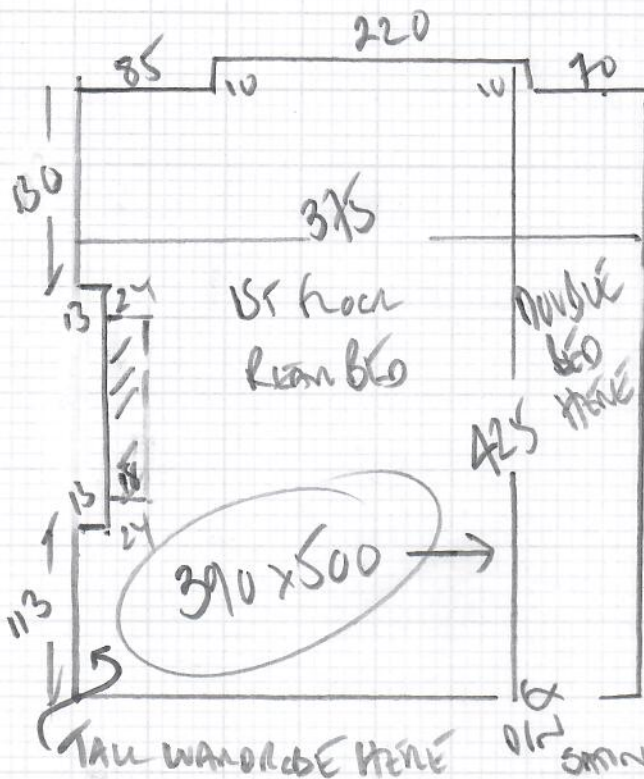

Job No: R19987
 Name: BEESY
 Address: 142 DONA ROAD
 SW19 7HJ
 Tel:
 Sheet: 1 OF 1

LAKELAND HEADWICK LOOP
 CAROL LTR 0023 WINDERMERE

390 x 500 195m²

Ward floor

UPHOLSTERY + DISPOSE FURNITURE ON OLD FELT

EXISTING SLEDGE TO RE-USE

EXISTING SYSTEM AIR; DOWNBAR TO BE RE-USED AT DOORWAY