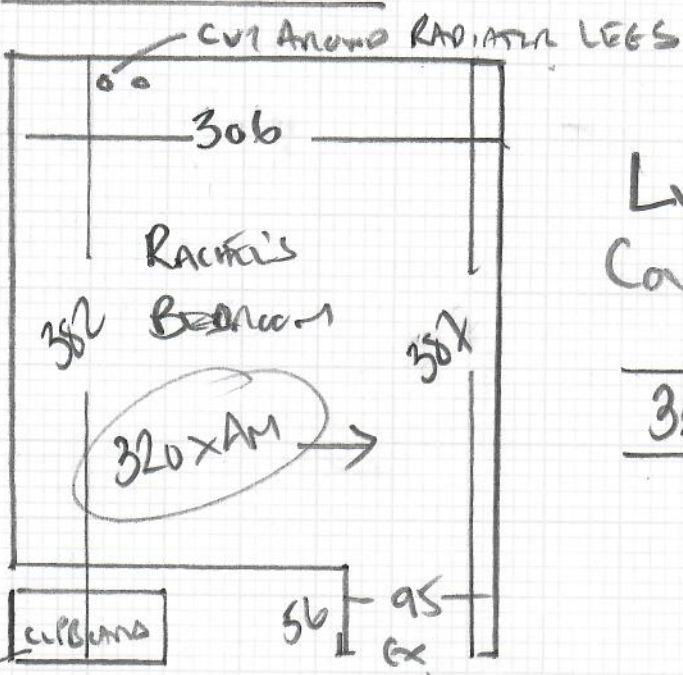

Job No: R19988  
 Name: DE CIMA  
 Address: 29 WIMBORNE CLOSE  
 THE DOWNS  
 SW20 8HW  
 Tel:  
 Sheet: 1 of 1

RACHEL'S BED ROOM

LULWORTH  
 CORAL LUMAS CARPET DIAMOND

320 x 400

Door 1141 - TOMAS2 BUILD TO SUIT! 25MM CLEARANCE ADVISED  
 FIT CARPETS INTO WARDROBE/WALK-IN CLOSET.

LIFT CARPETS + UNDERLAY  
 EXISTING GRIPPER + 2 x NEW STICKS REQUIRED  
 WHERE VANITY UNIT HAS BEEN REMOVED + LINES TAKEN UP.

320 floor flat  
 SMALL LIFT  
 CUT DOWN AT WARDROBE  
 TO MAKE HANDLING EASIER  
 WASTE FROM BED ROOM TO  
 BE FITTED INSIDE WARDROBE