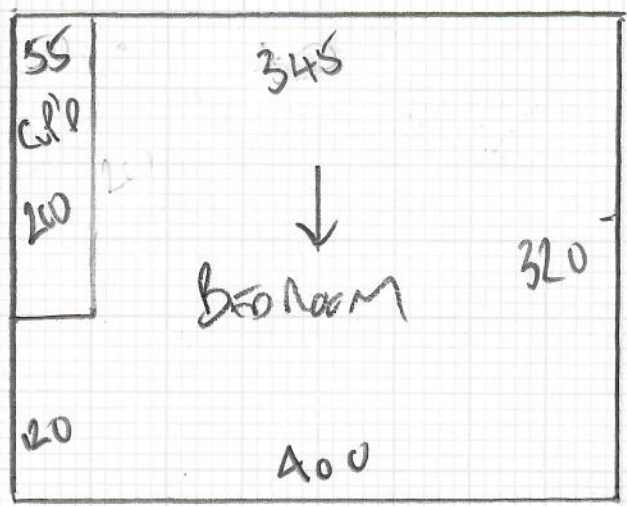

320 floor flat
SMALL LIFT
CUT DOWN AT WARDROBE
TO MAKE HANDLING EASIER
WASTE FROM BED ROOM TO
BE FITTED INSIDE WARDROBE